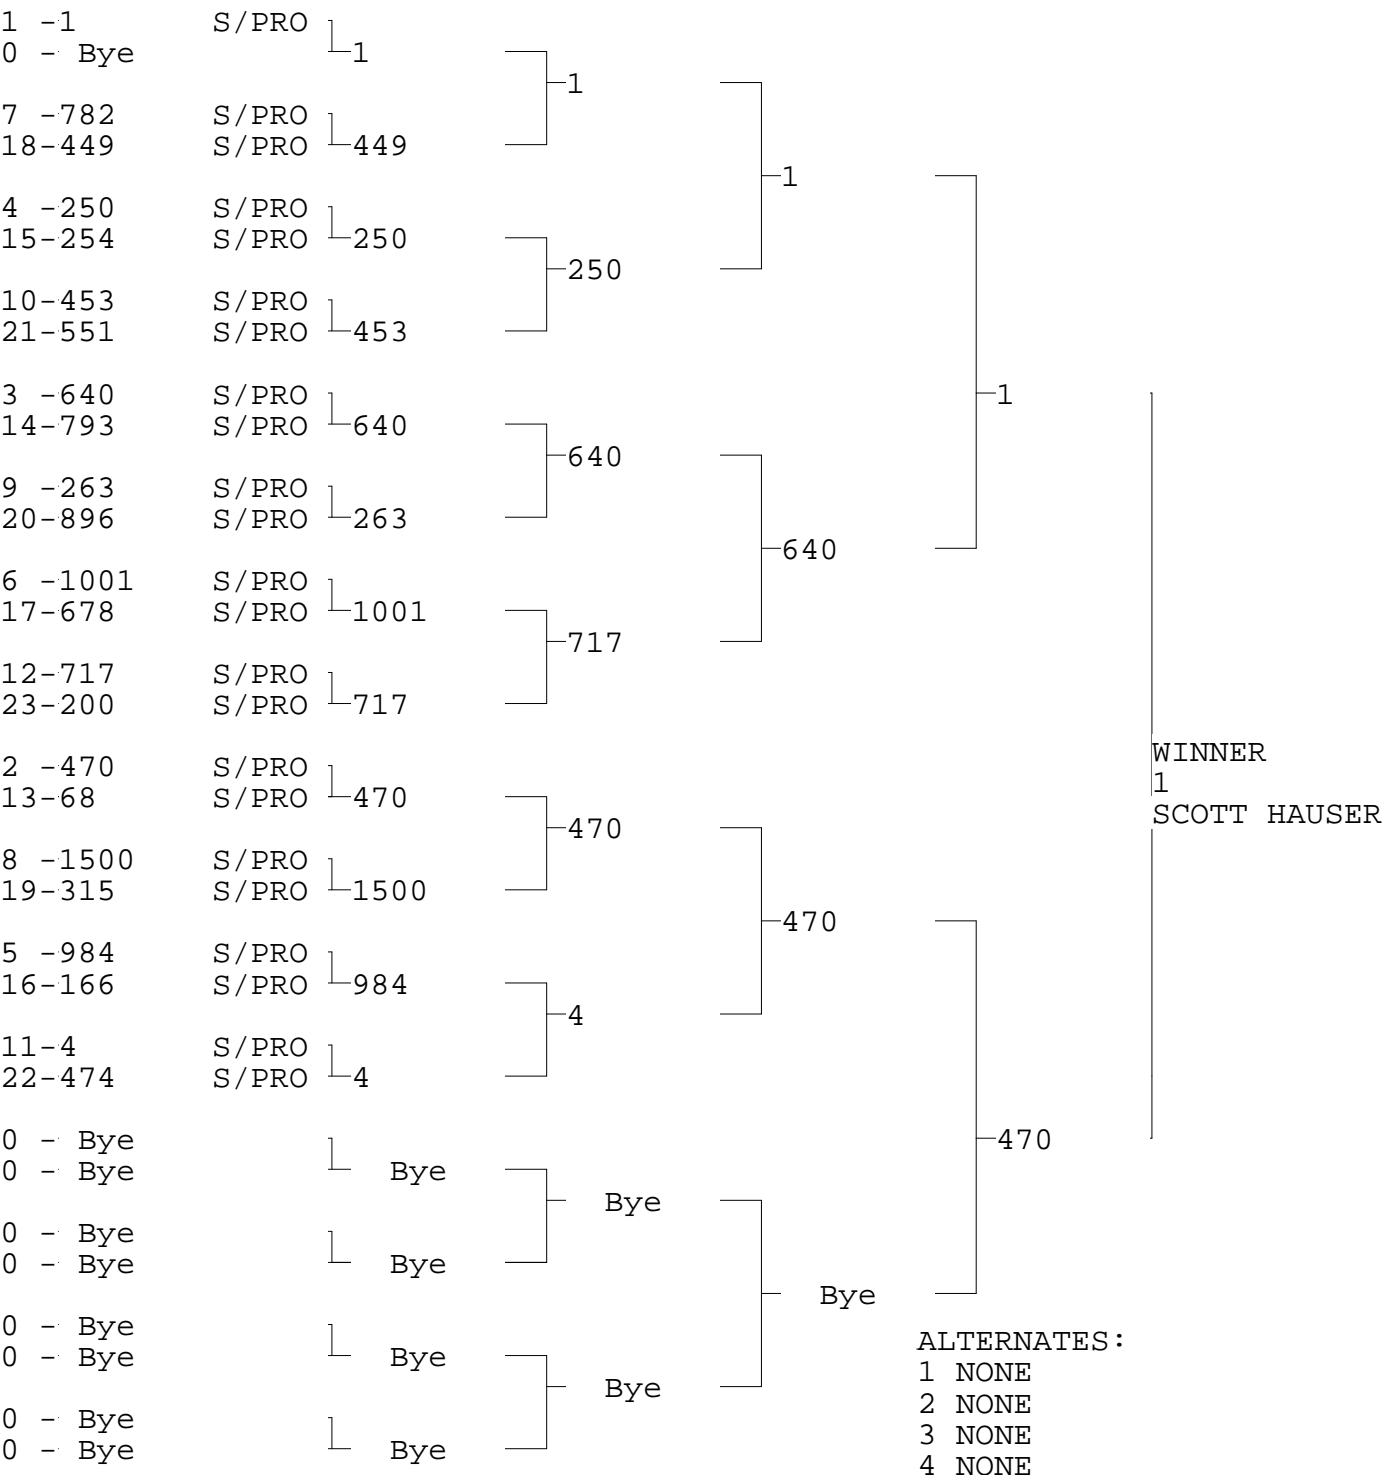

SUPER PRO ET

TSI RACENET SYSTEM
PROGRESSIVE LADDER FOR 23 CARS

2018-07-01
4:59:30 PM

OFFICIAL