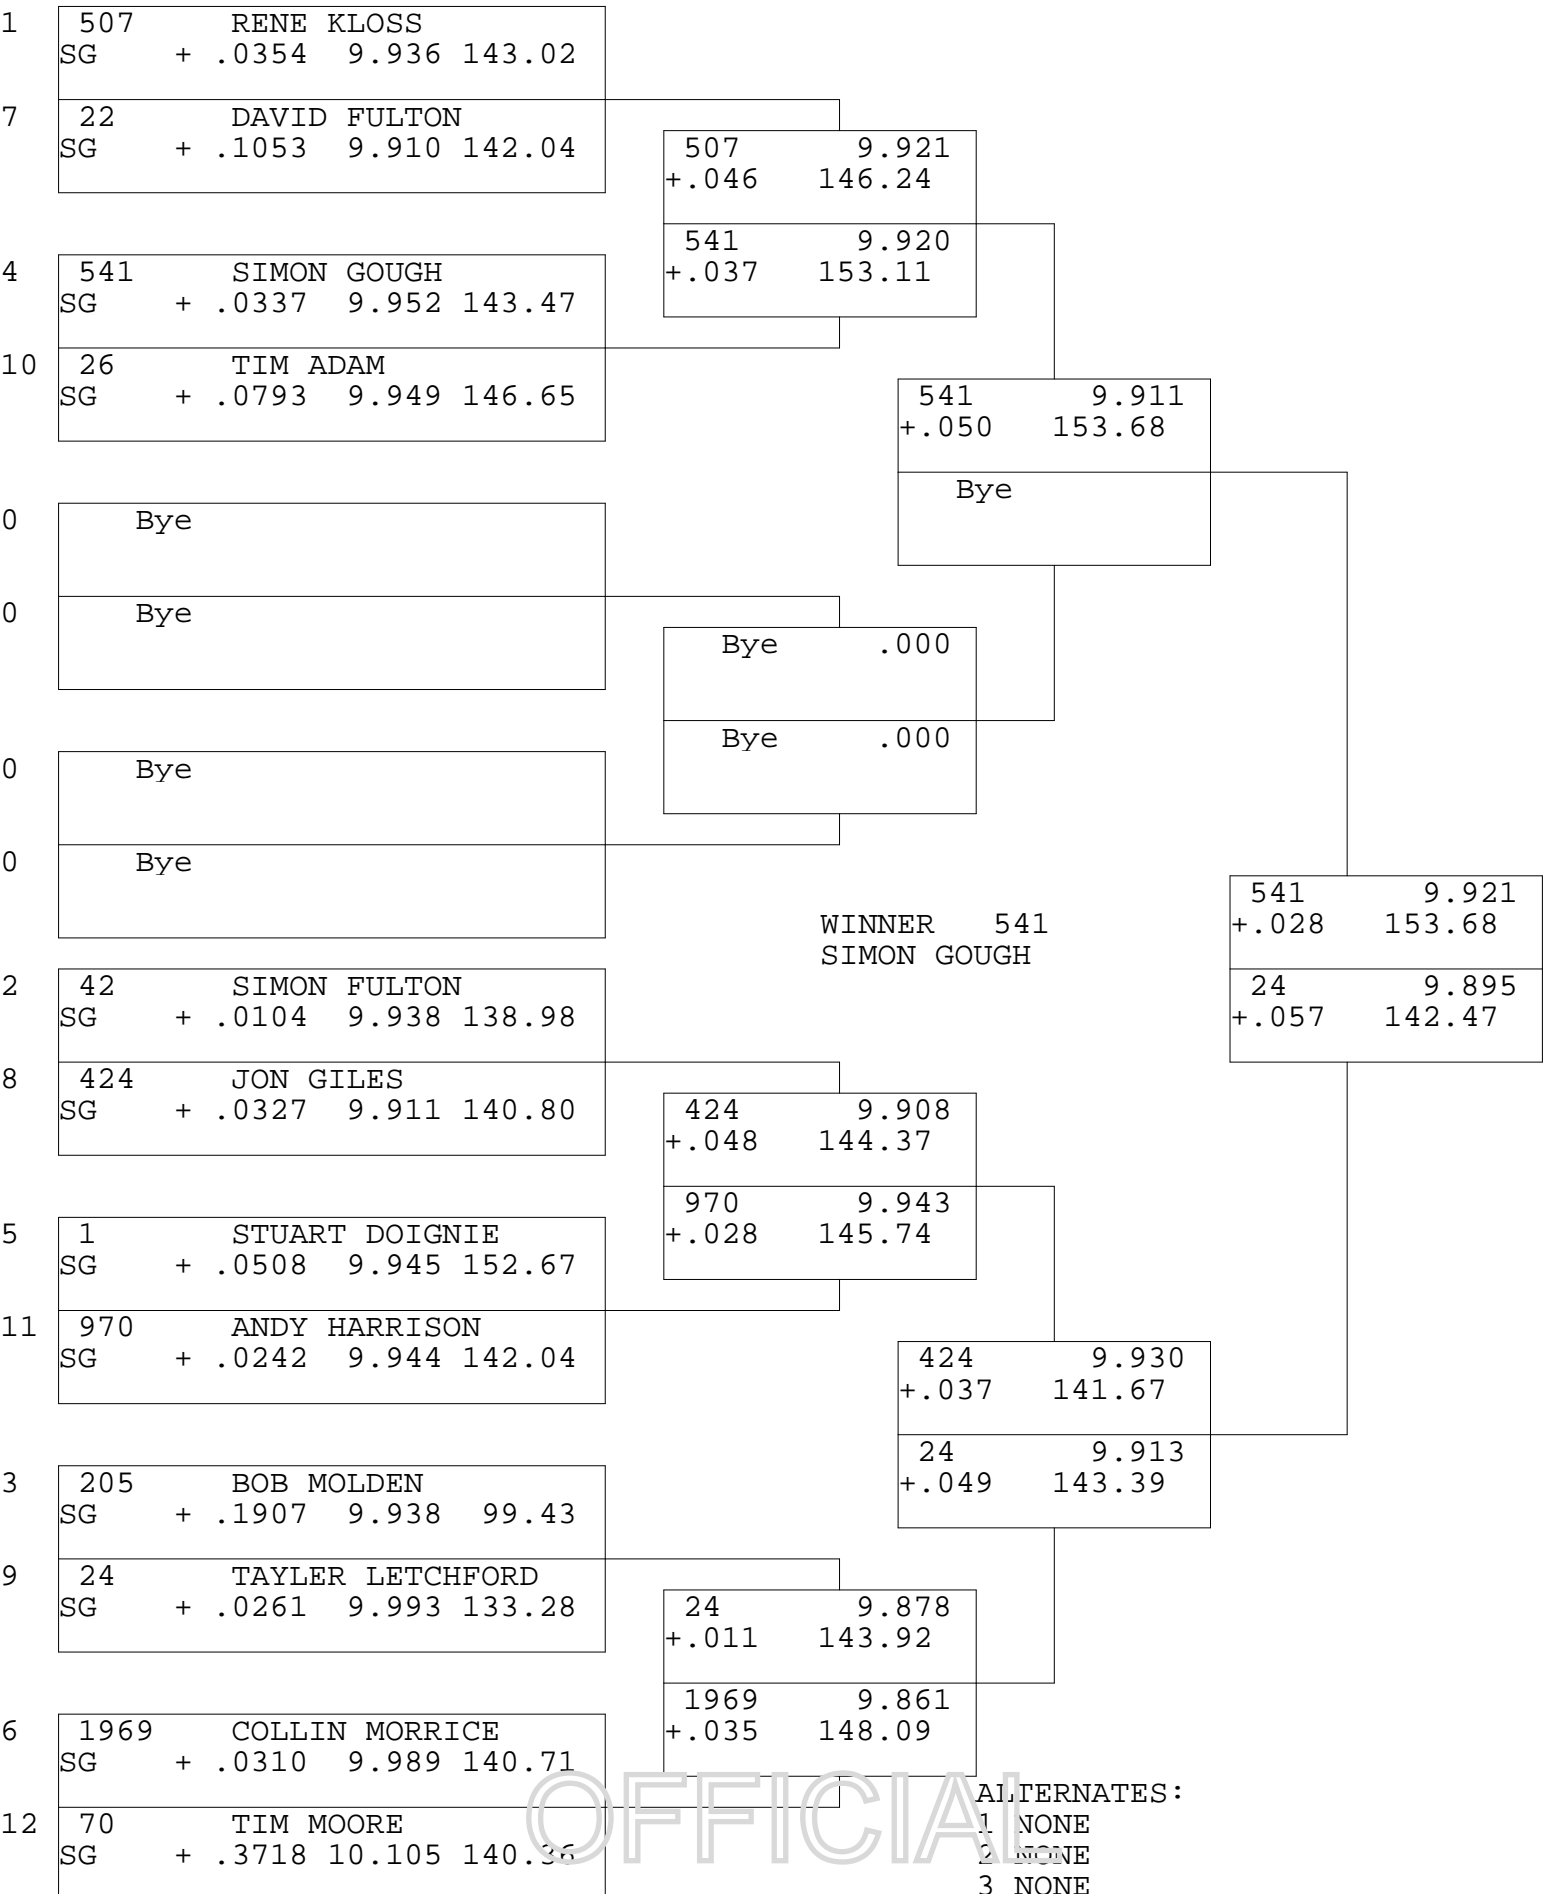

SUPER GAS

TSI RACENET SYSTEM
PROGRESSIVE LADDER FOR 12 CARS

2018-07-01
4:46:23 PM

ALTERNATES:
1 NONE
2 NONE
3 NONE
4 NONE