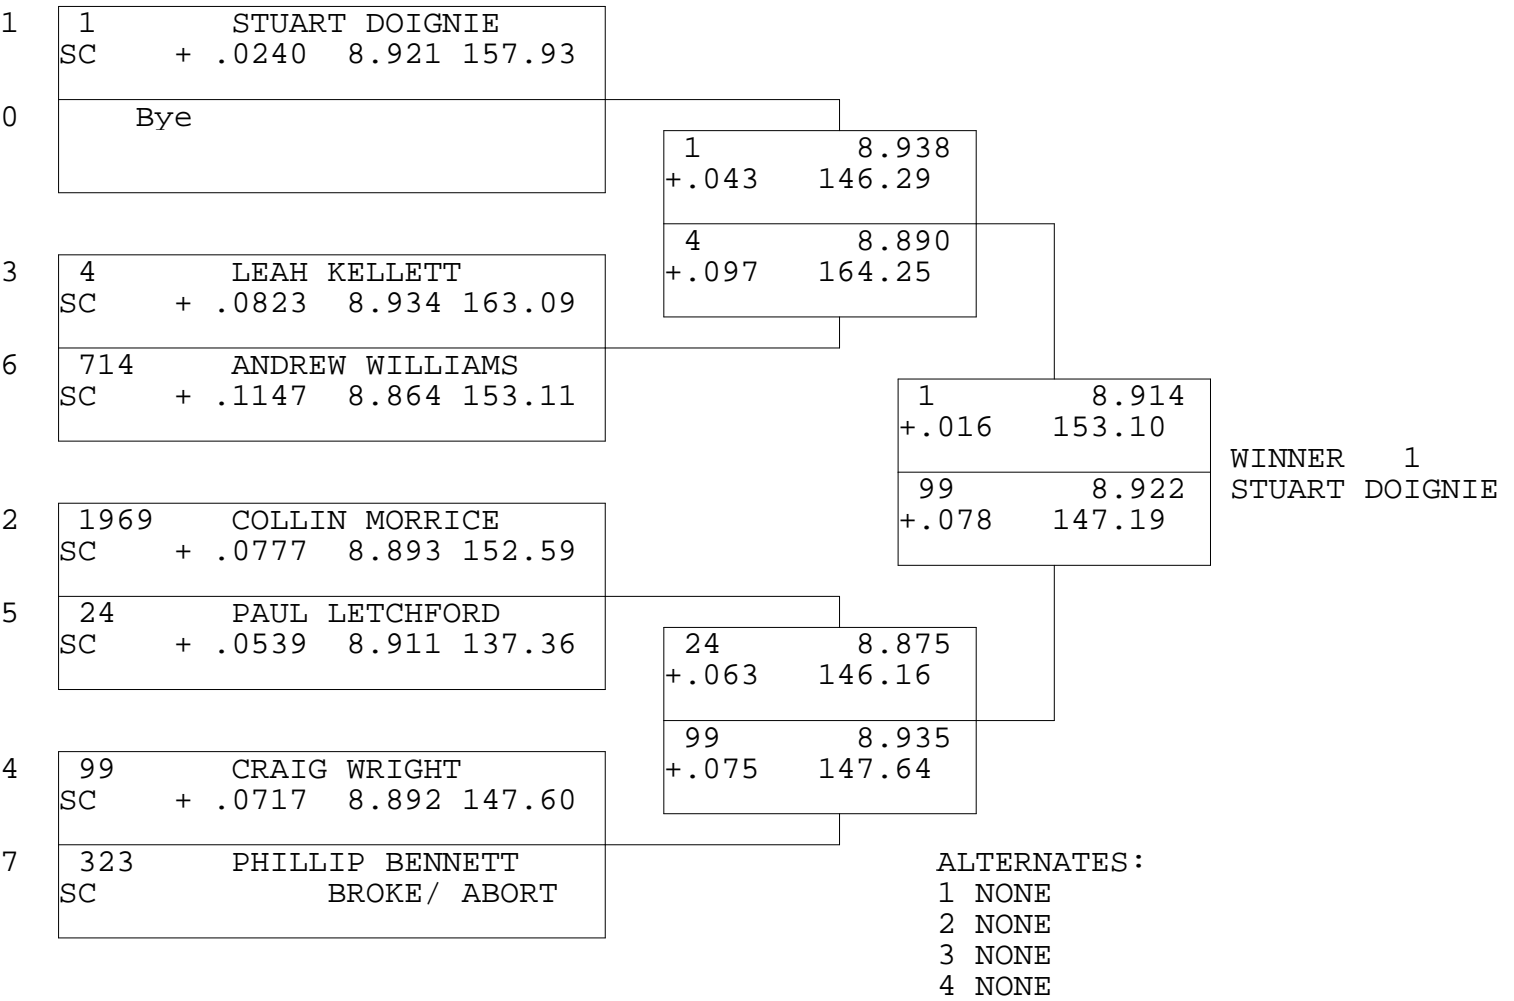

SUPER COMP

TSI RACENET SYSTEM
PROGRESSIVE LADDER FOR 7 CARS

2018-07-01
4:48:19 PM

OFFICIAL