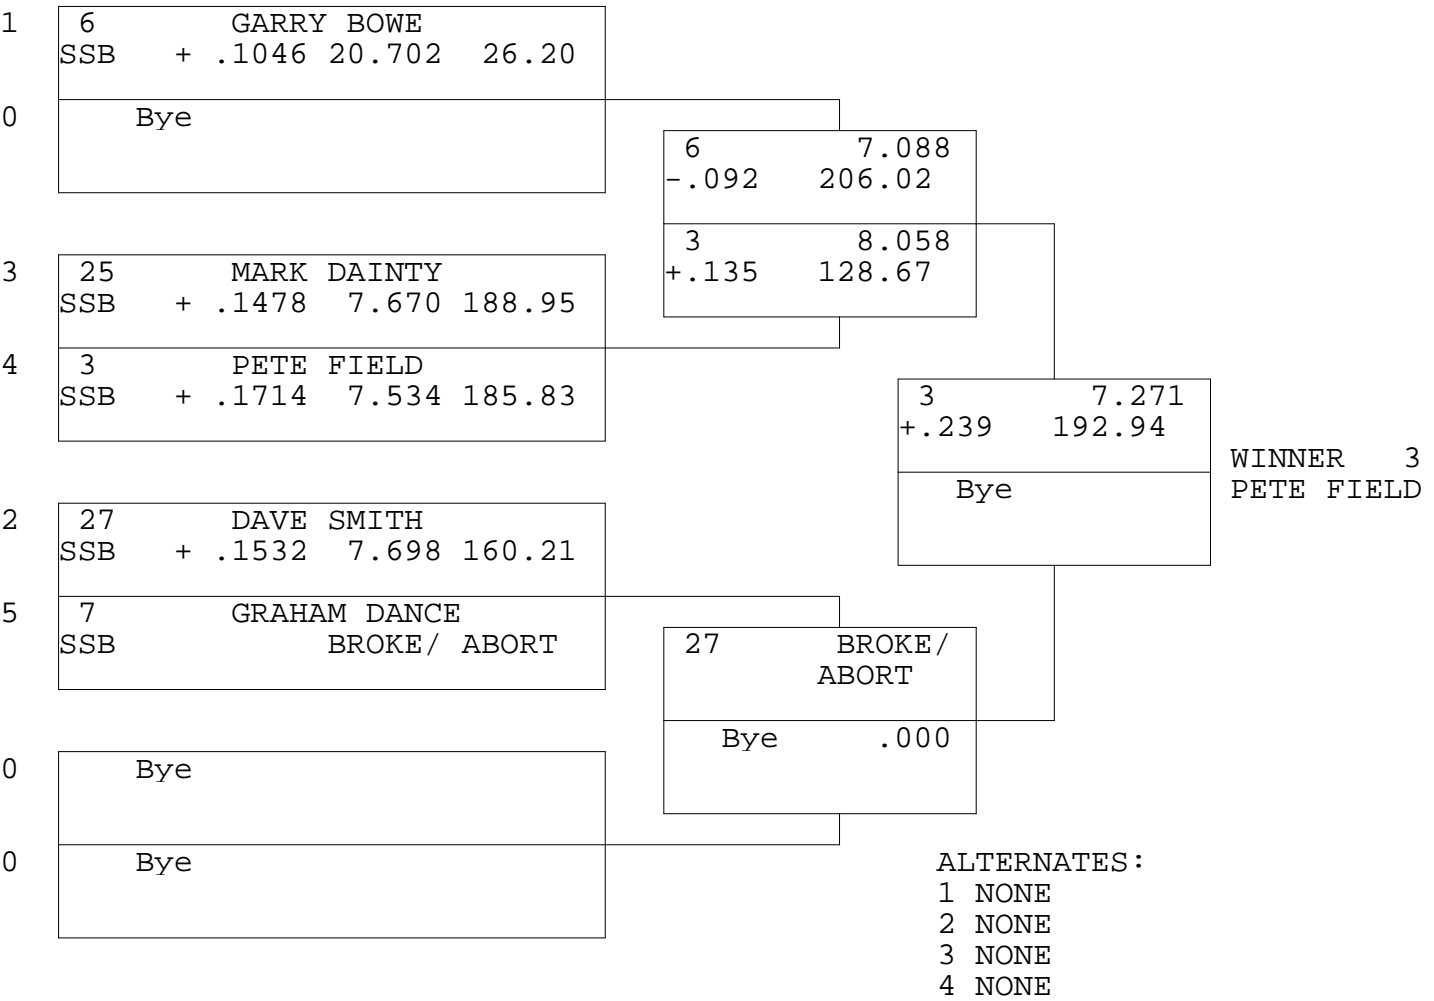

SS BIKE #2

TSI RACENET SYSTEM  
PROGRESSIVE LADDER FOR 5 CARS

2018-08-19  
4:20:48 PM

OFFICIAL