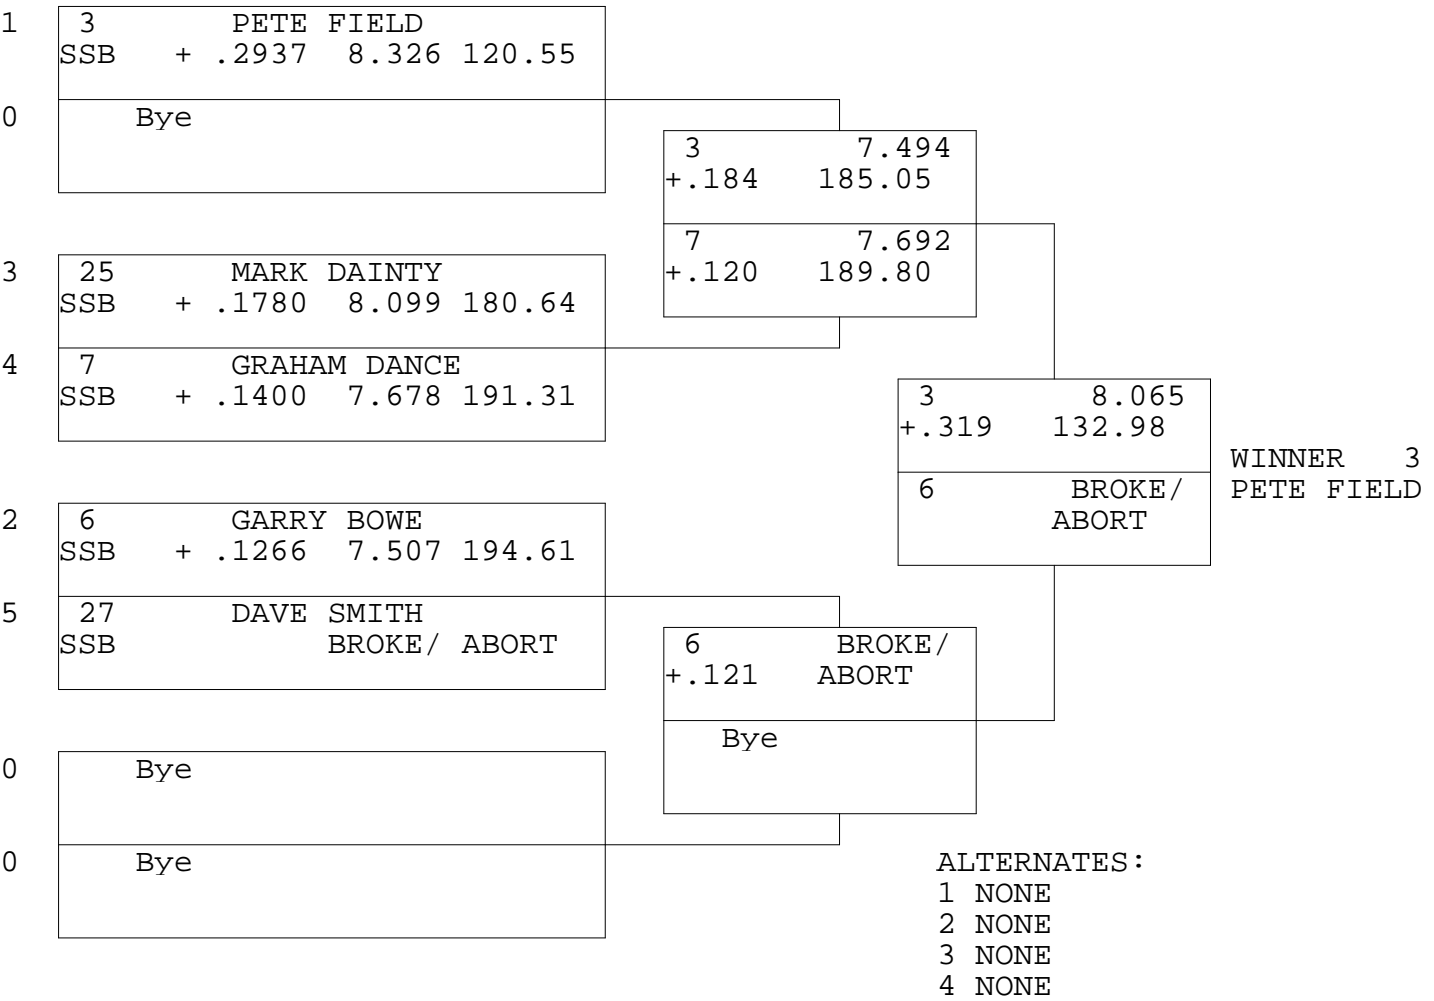

SS BIKE #1

TSI RACENET SYSTEM
PROGRESSIVE LADDER FOR 5 CARS

2018-08-18
6:33:33 PM

OFFICIAL