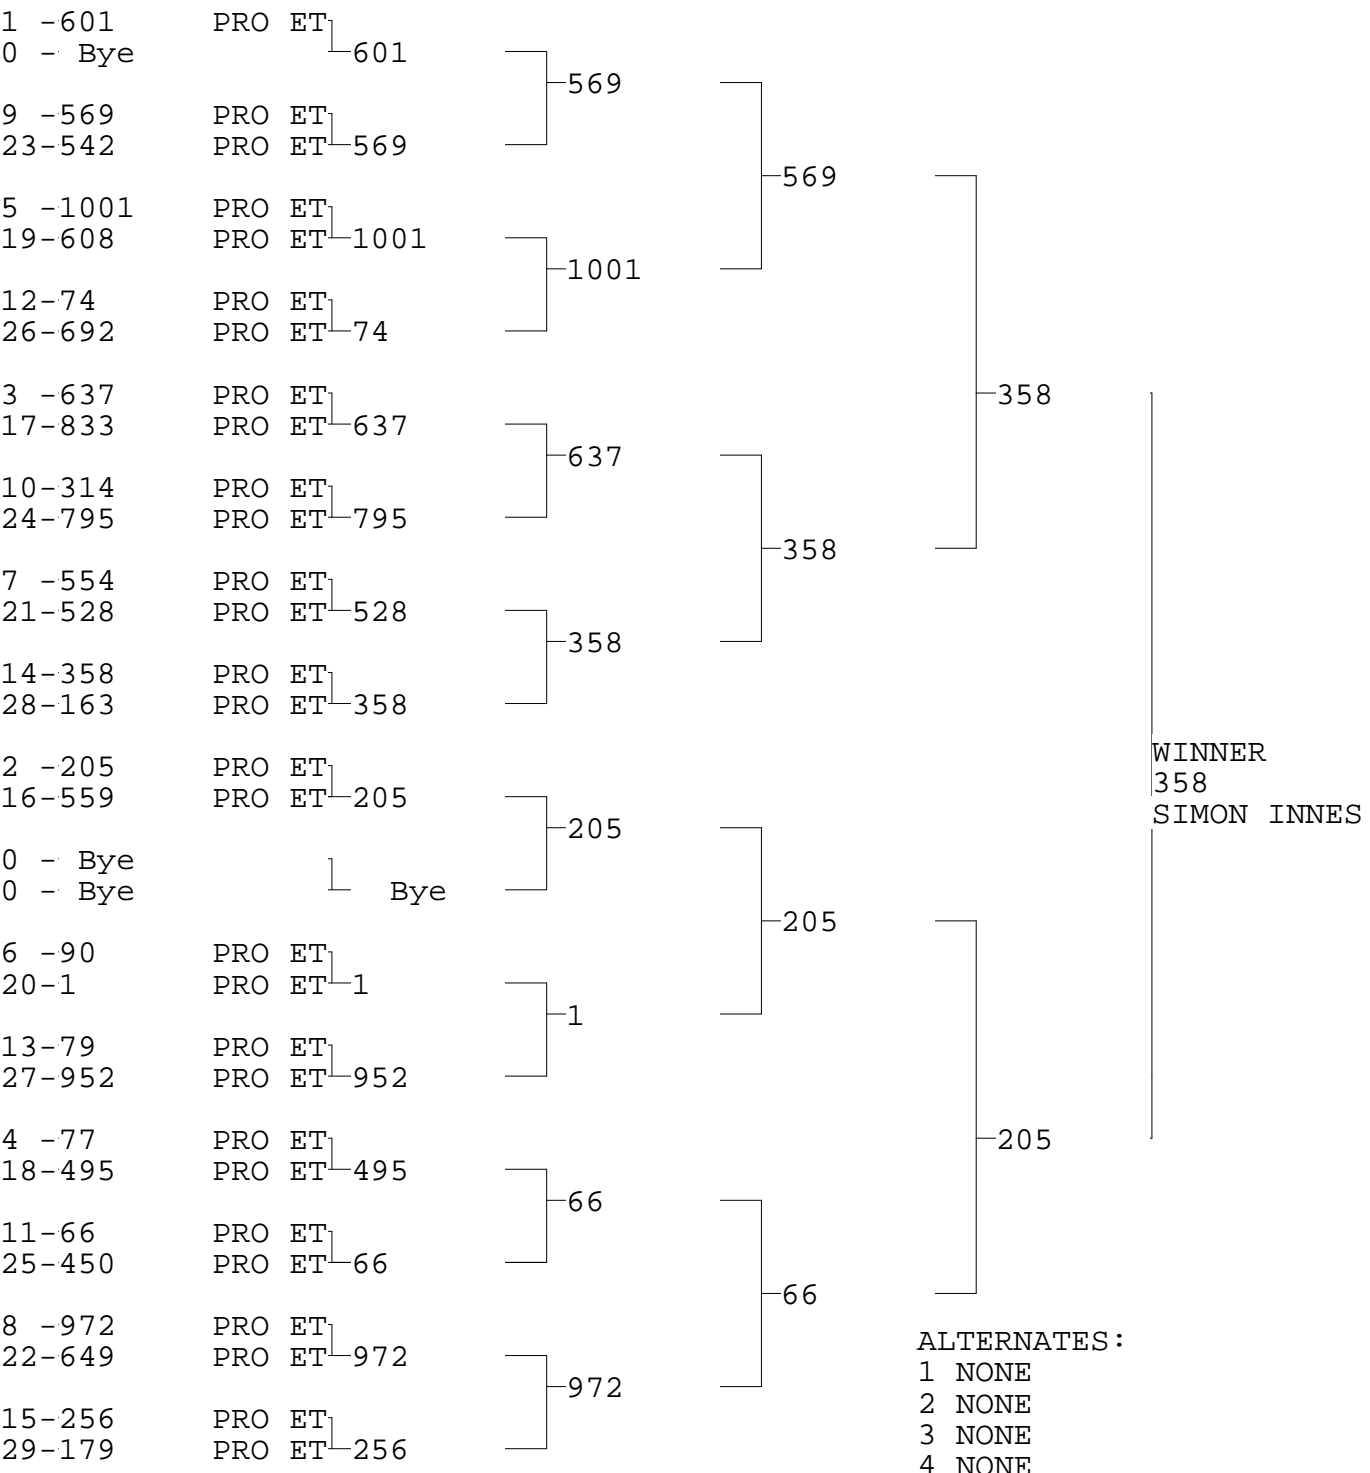

PRO ET

TSI RACENET SYSTEM
PROGRESSIVE LADDER FOR 29 CARS

2018-07-01
4:47:20 PM

OFFICIAL