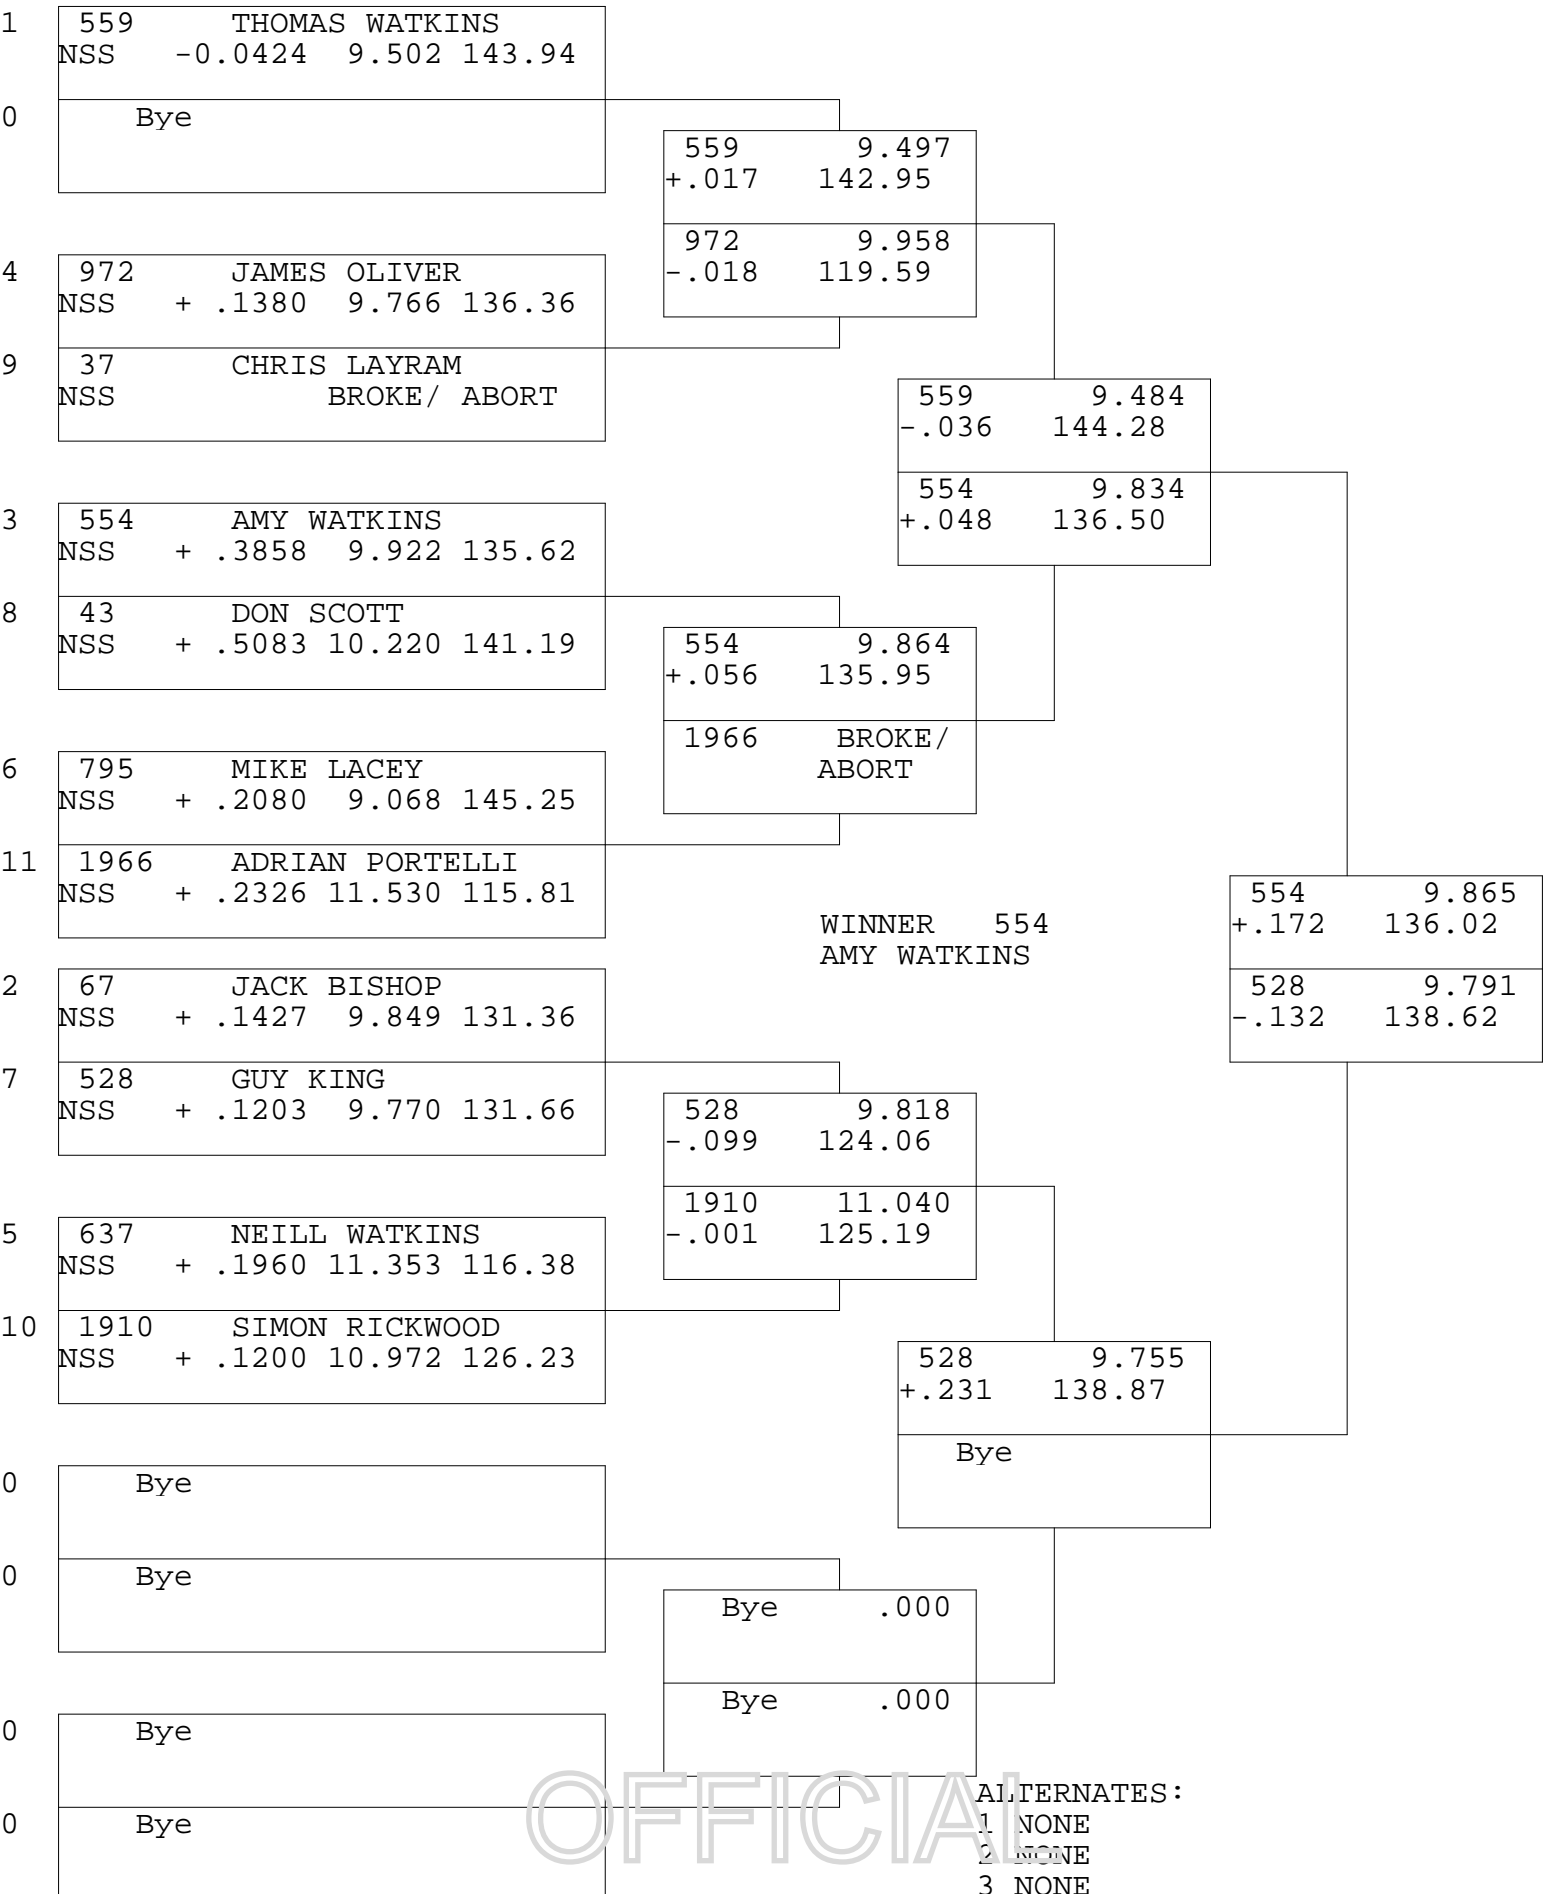

NOSTALGIA S/STOCK

TSI RACENET SYSTEM
PROGRESSIVE LADDER FOR 11 CARS

2018-07-01
4:58:19 PM

OFFICIAL