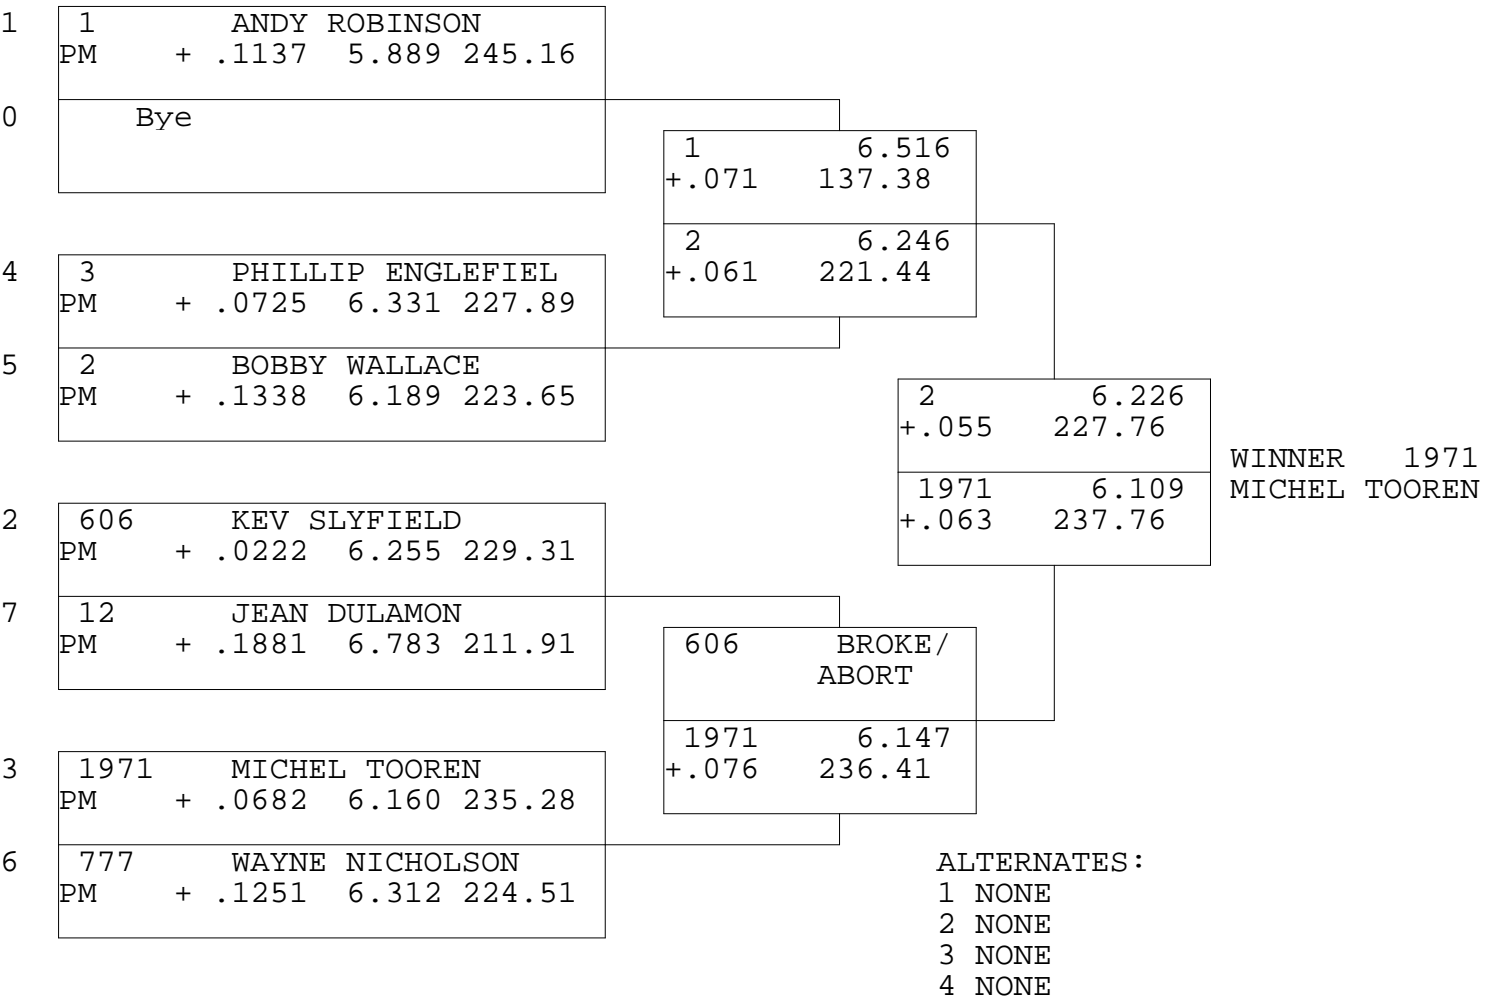

MSA PRO MODIFIED

TSI RACENET SYSTEM
PROGRESSIVE LADDER FOR 7 CARS

2018-07-01
4:19:47 PM

OFFICIAL