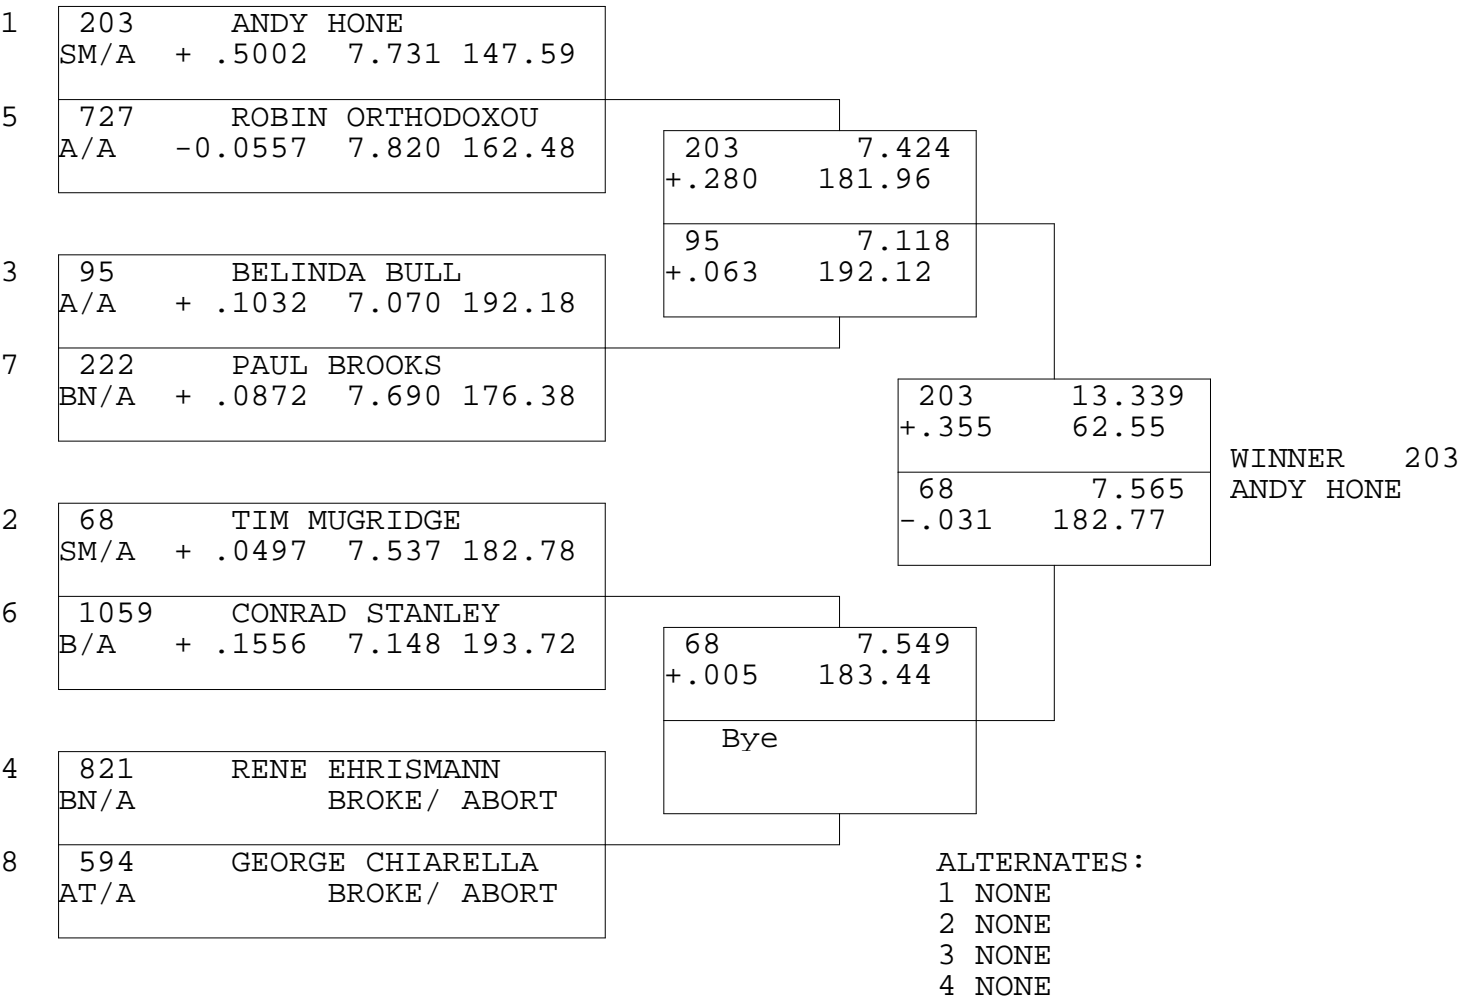

COMP ELIMINATOR

TSI RACENET SYSTEM
 PROGRESSIVE LADDER FOR 8 CARS

2018-07-01
 5:01:44 PM

OFFICIAL