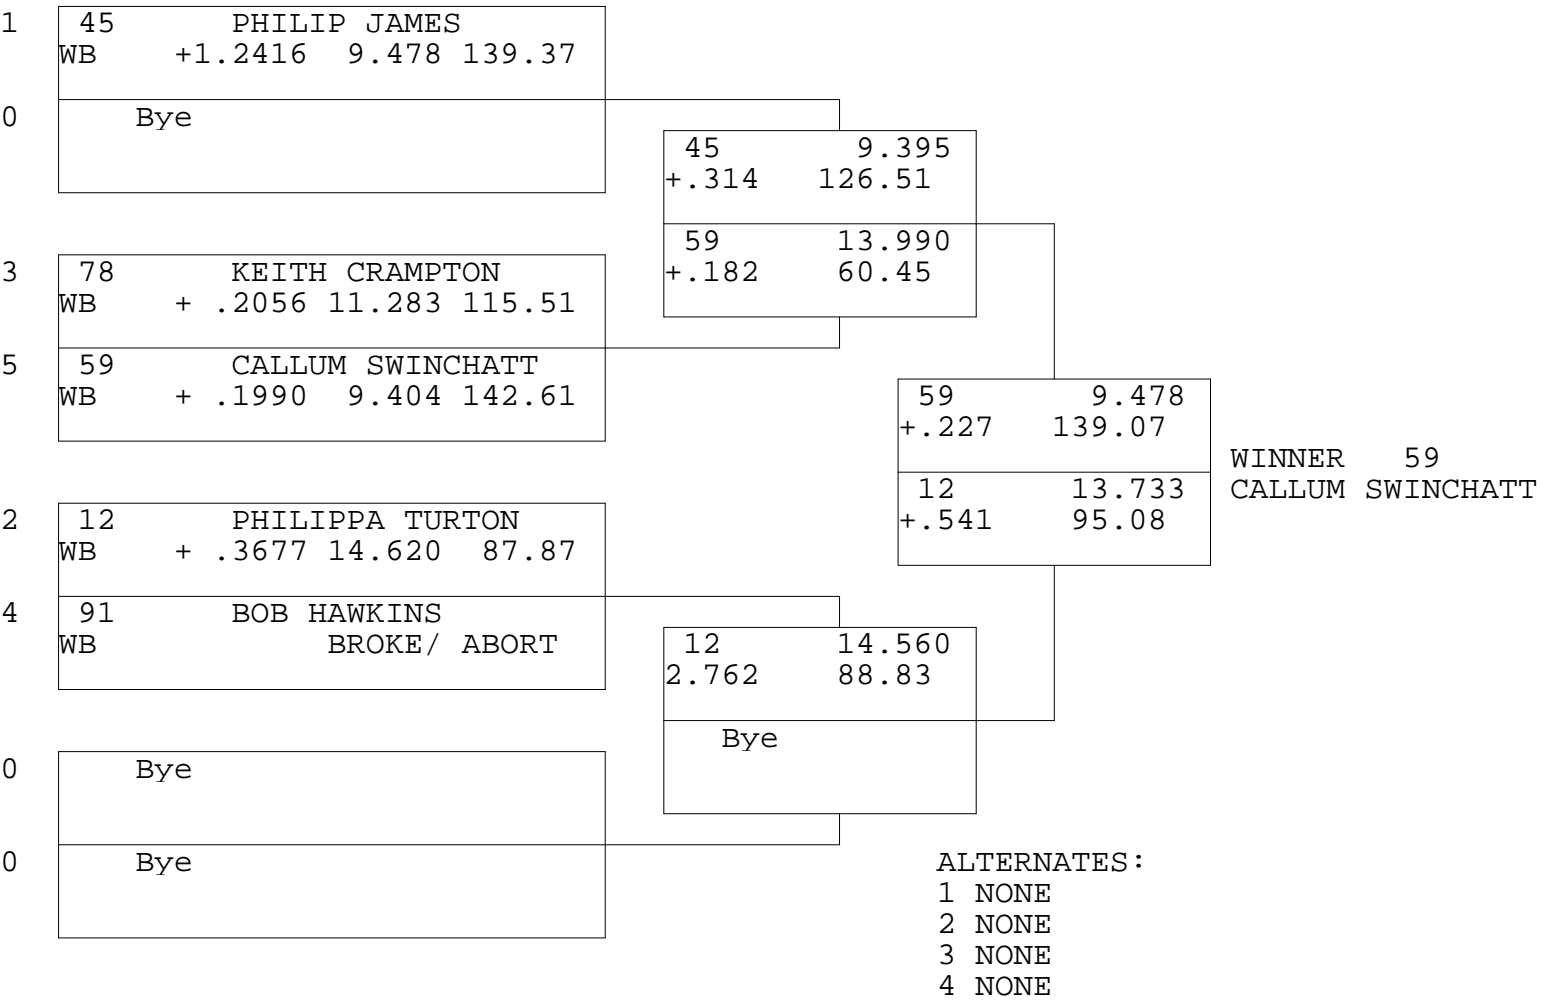

WILD BUNCH

TSI RACENET SYSTEM
PROGRESSIVE LADDER FOR 5 CARS

2018-10-07
7:00:10 PM

OFFICIAL