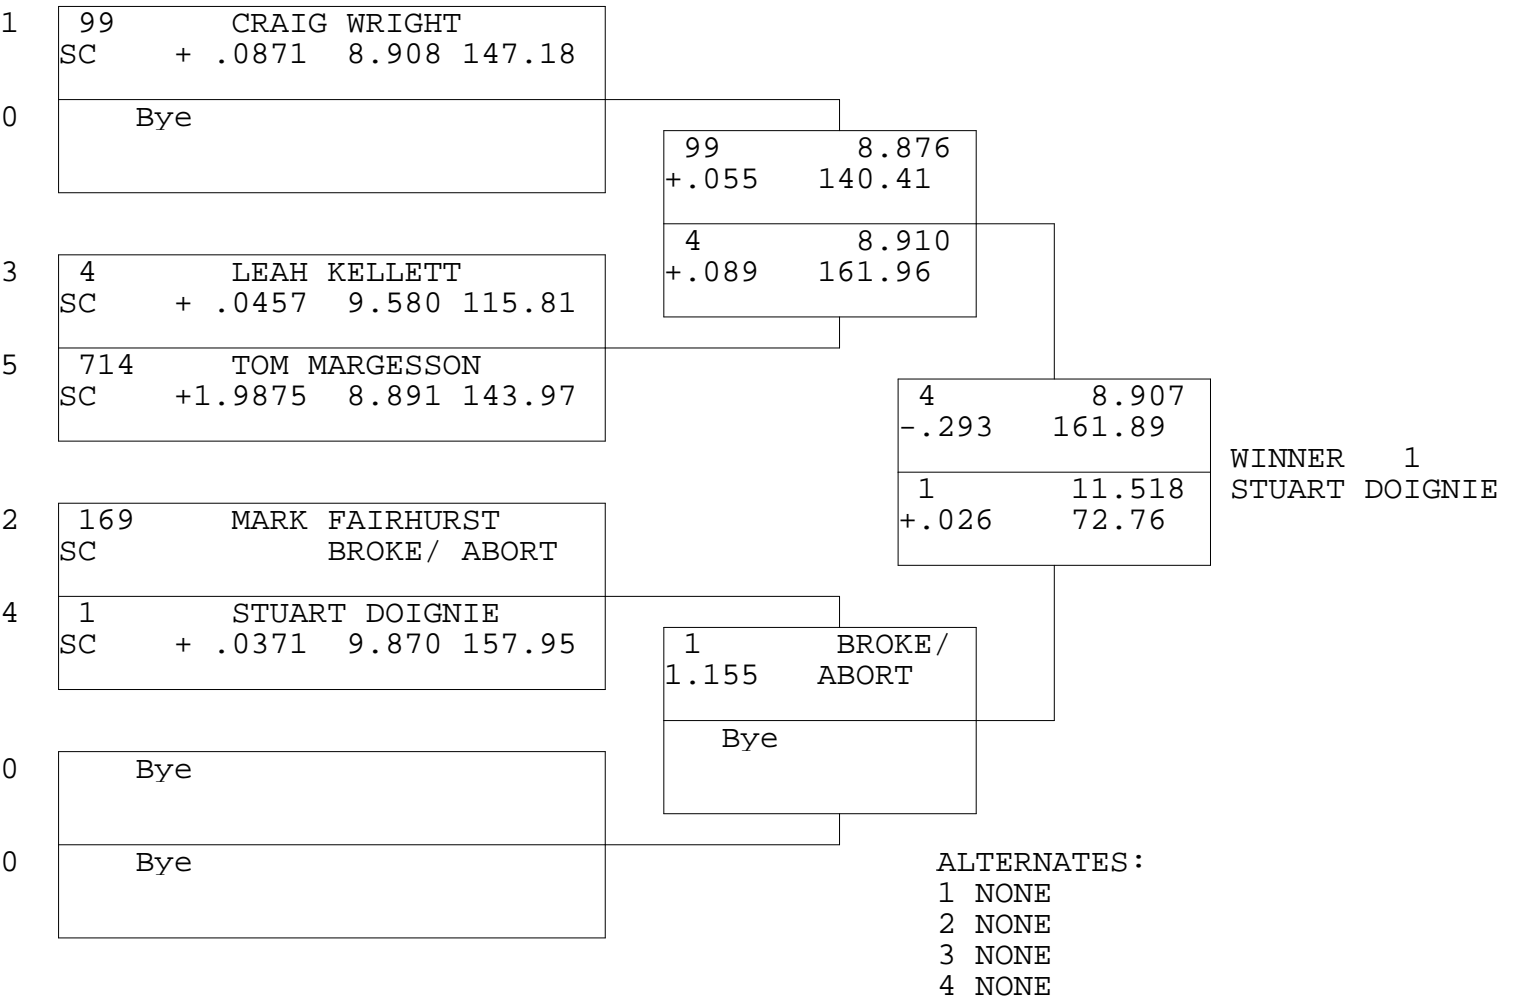

SUPER COMP

TSI RACENET SYSTEM  
 PROGRESSIVE LADDER FOR 5 CARS

2018-10-07  
 6:57:13 PM

OFFICIAL