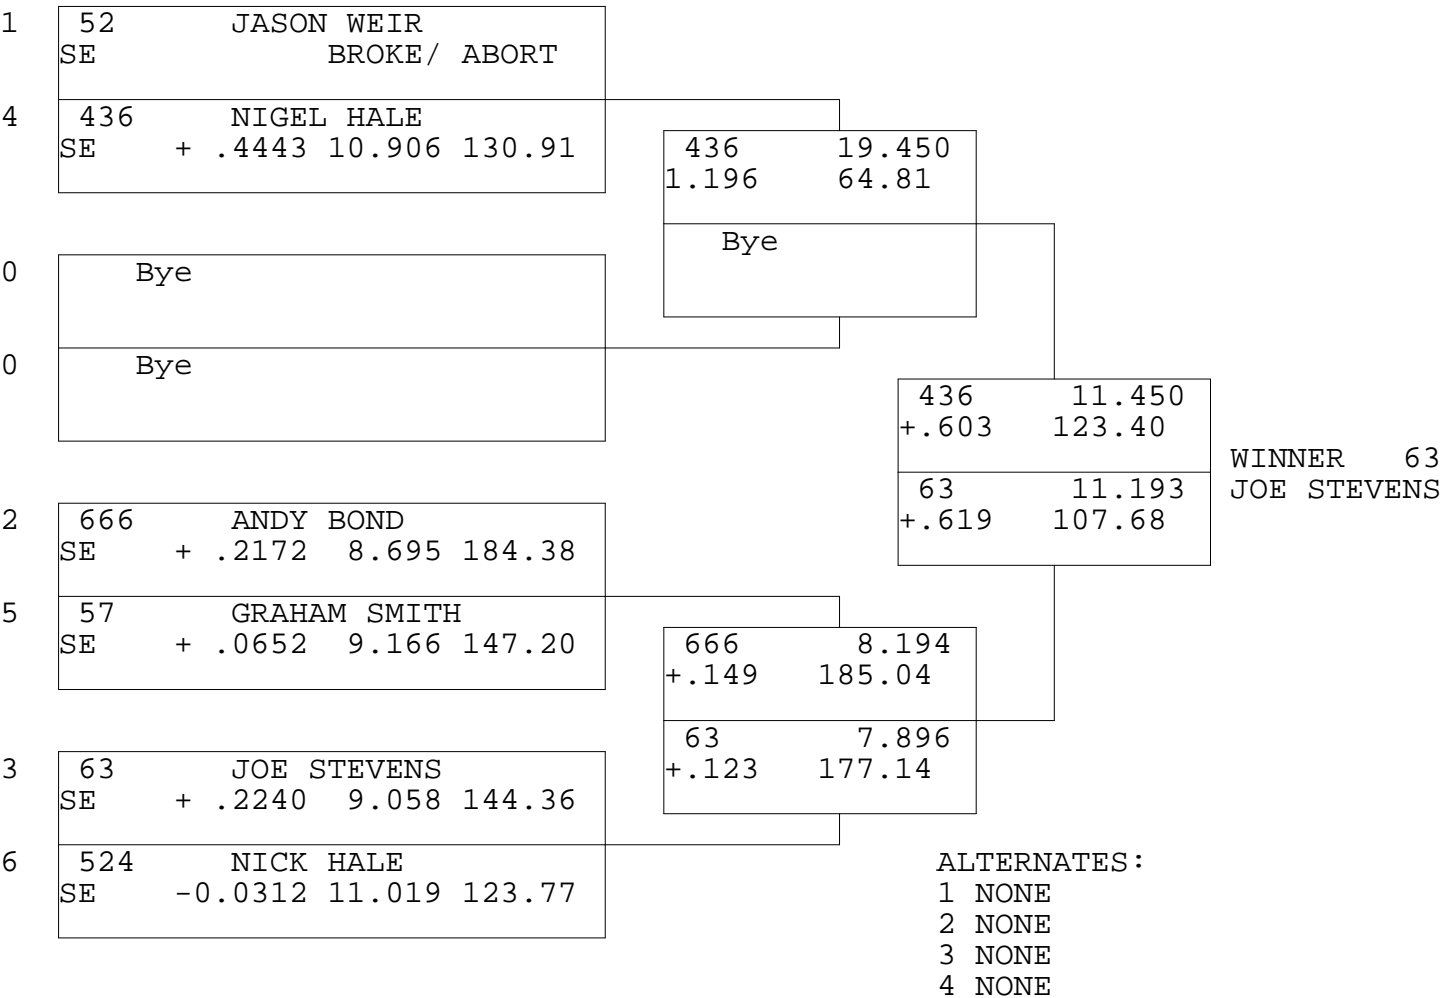

STREET ELIMINATOR

TSI RACENET SYSTEM
 PROGRESSIVE LADDER FOR 6 CARS

2018-10-07
 6:43:54 PM

OFFICIAL