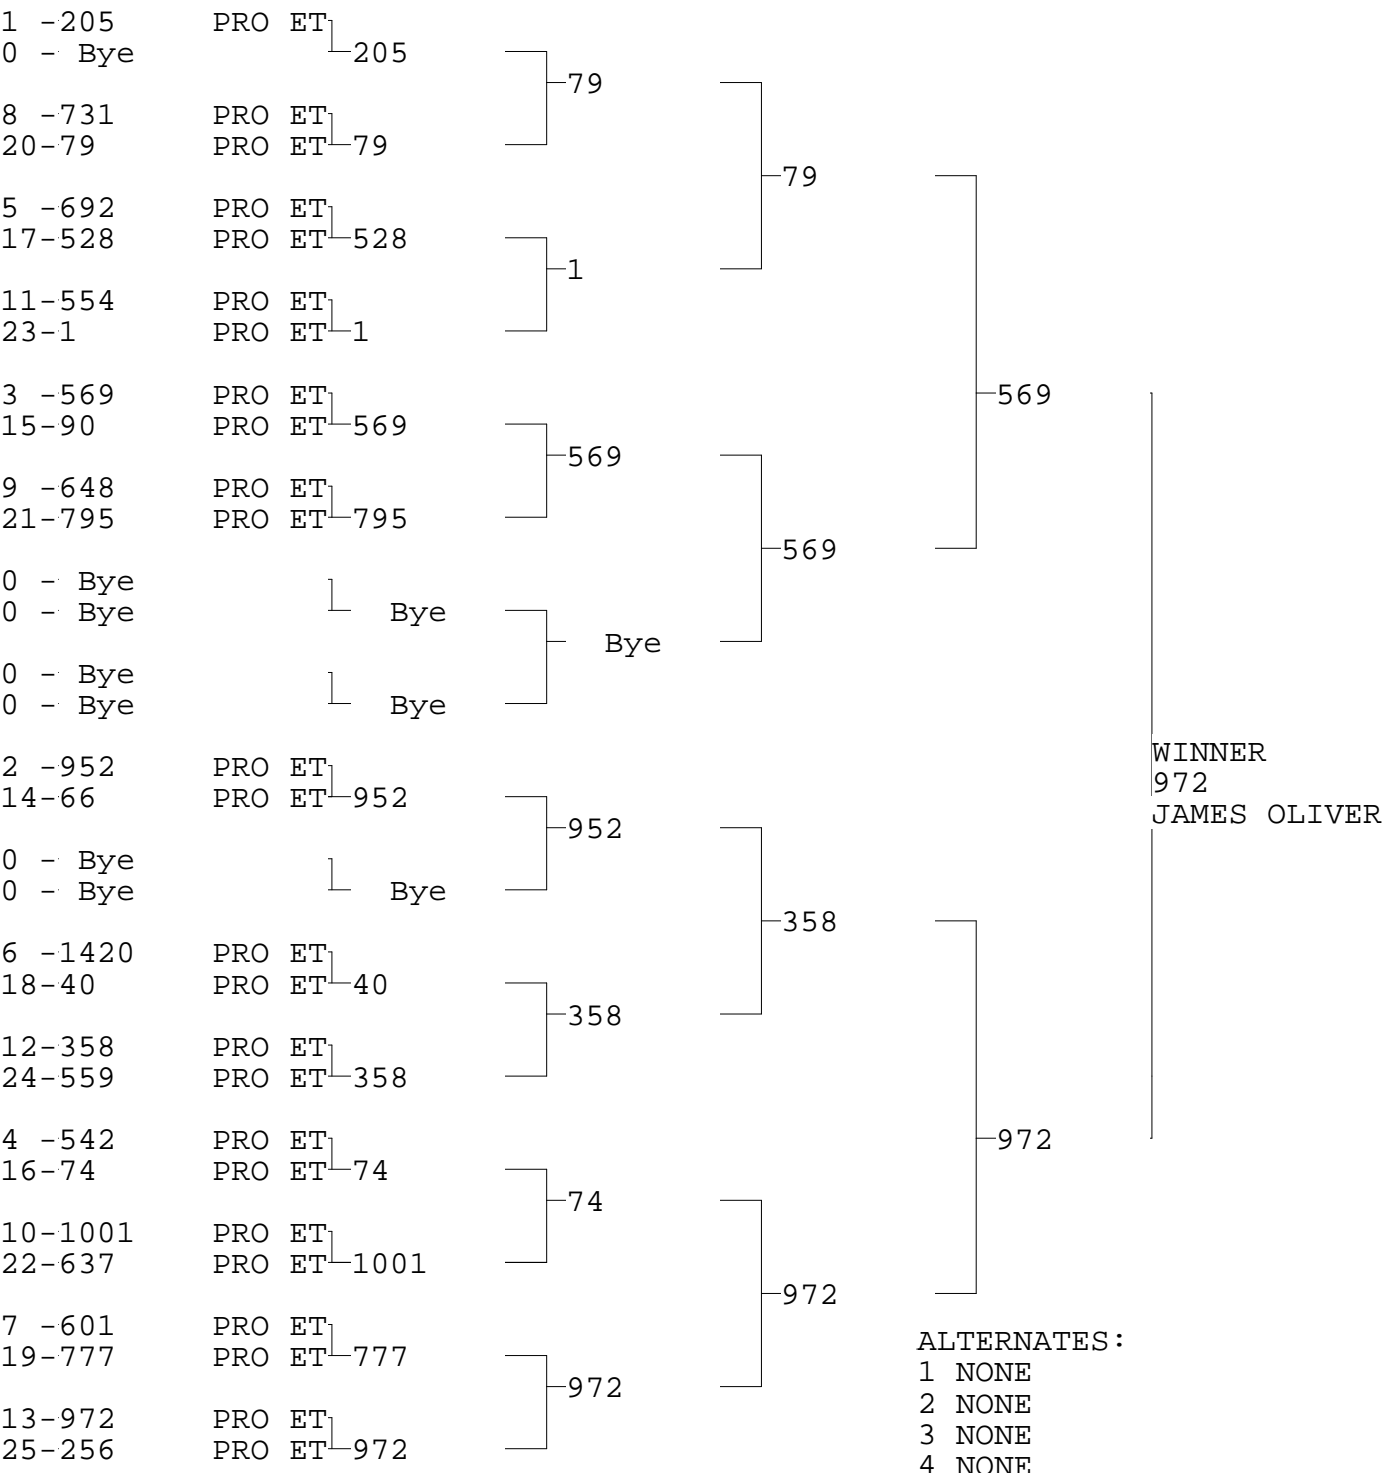

PRO ET

TSI RACENET SYSTEM
PROGRESSIVE LADDER FOR 25 CARS

2018-10-07
6:58:21 PM

OFFICIAL