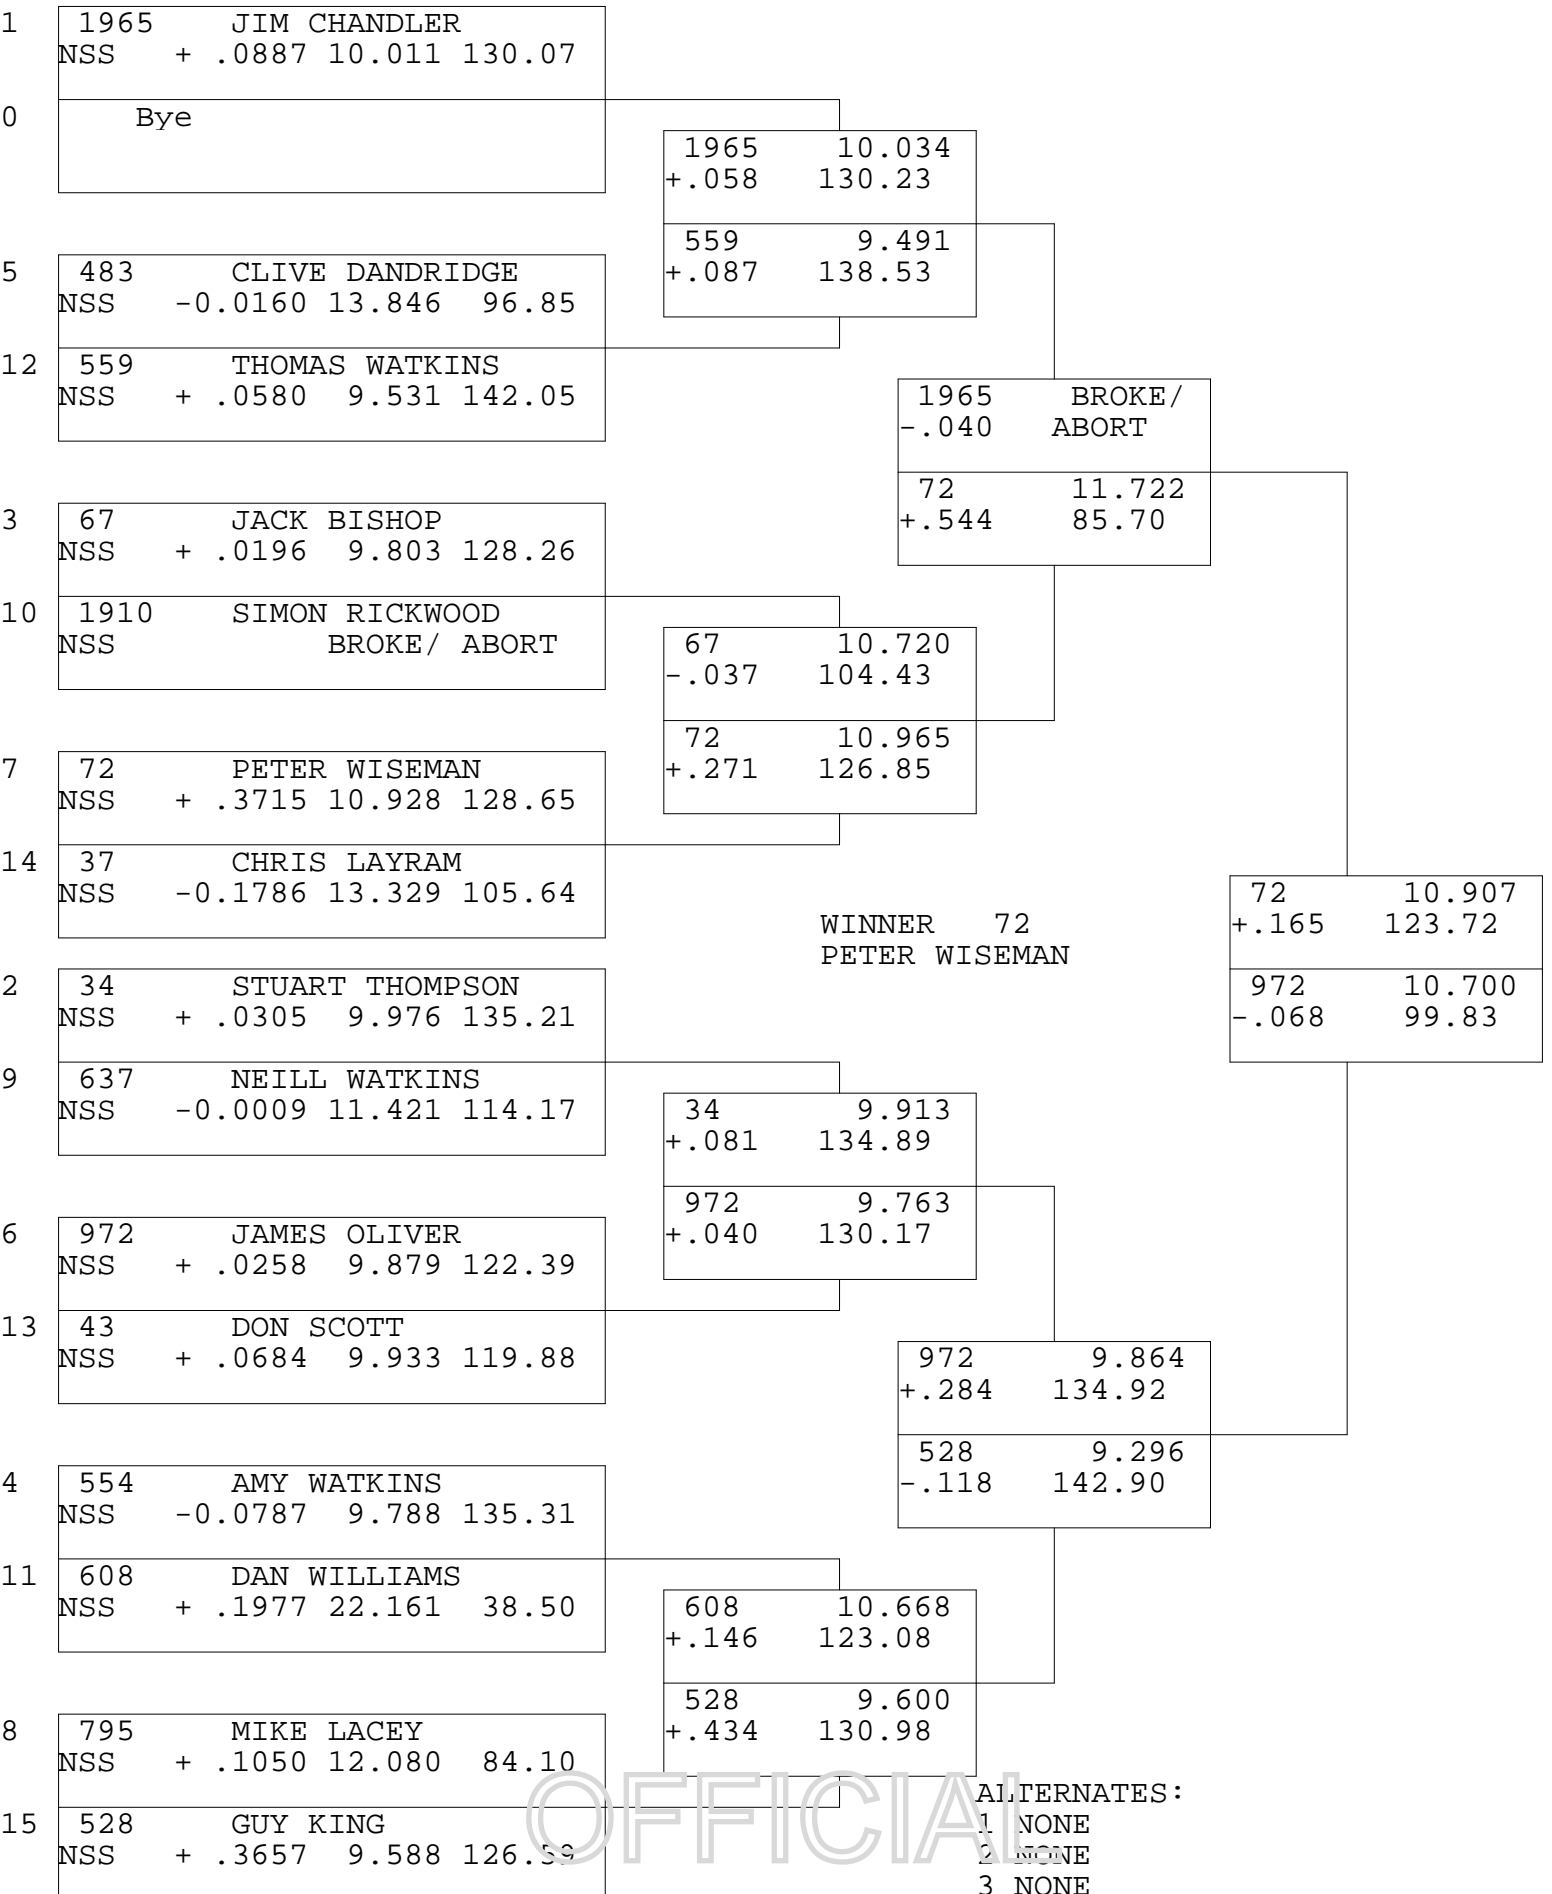

NOSTALGIA S/STOCK

TSI RACENET SYSTEM
PROGRESSIVE LADDER FOR 15 CARS

2018-10-07
7:11:33 PM

ALTERNATES:
1 NONE
2 NONE
3 NONE
4 NONE