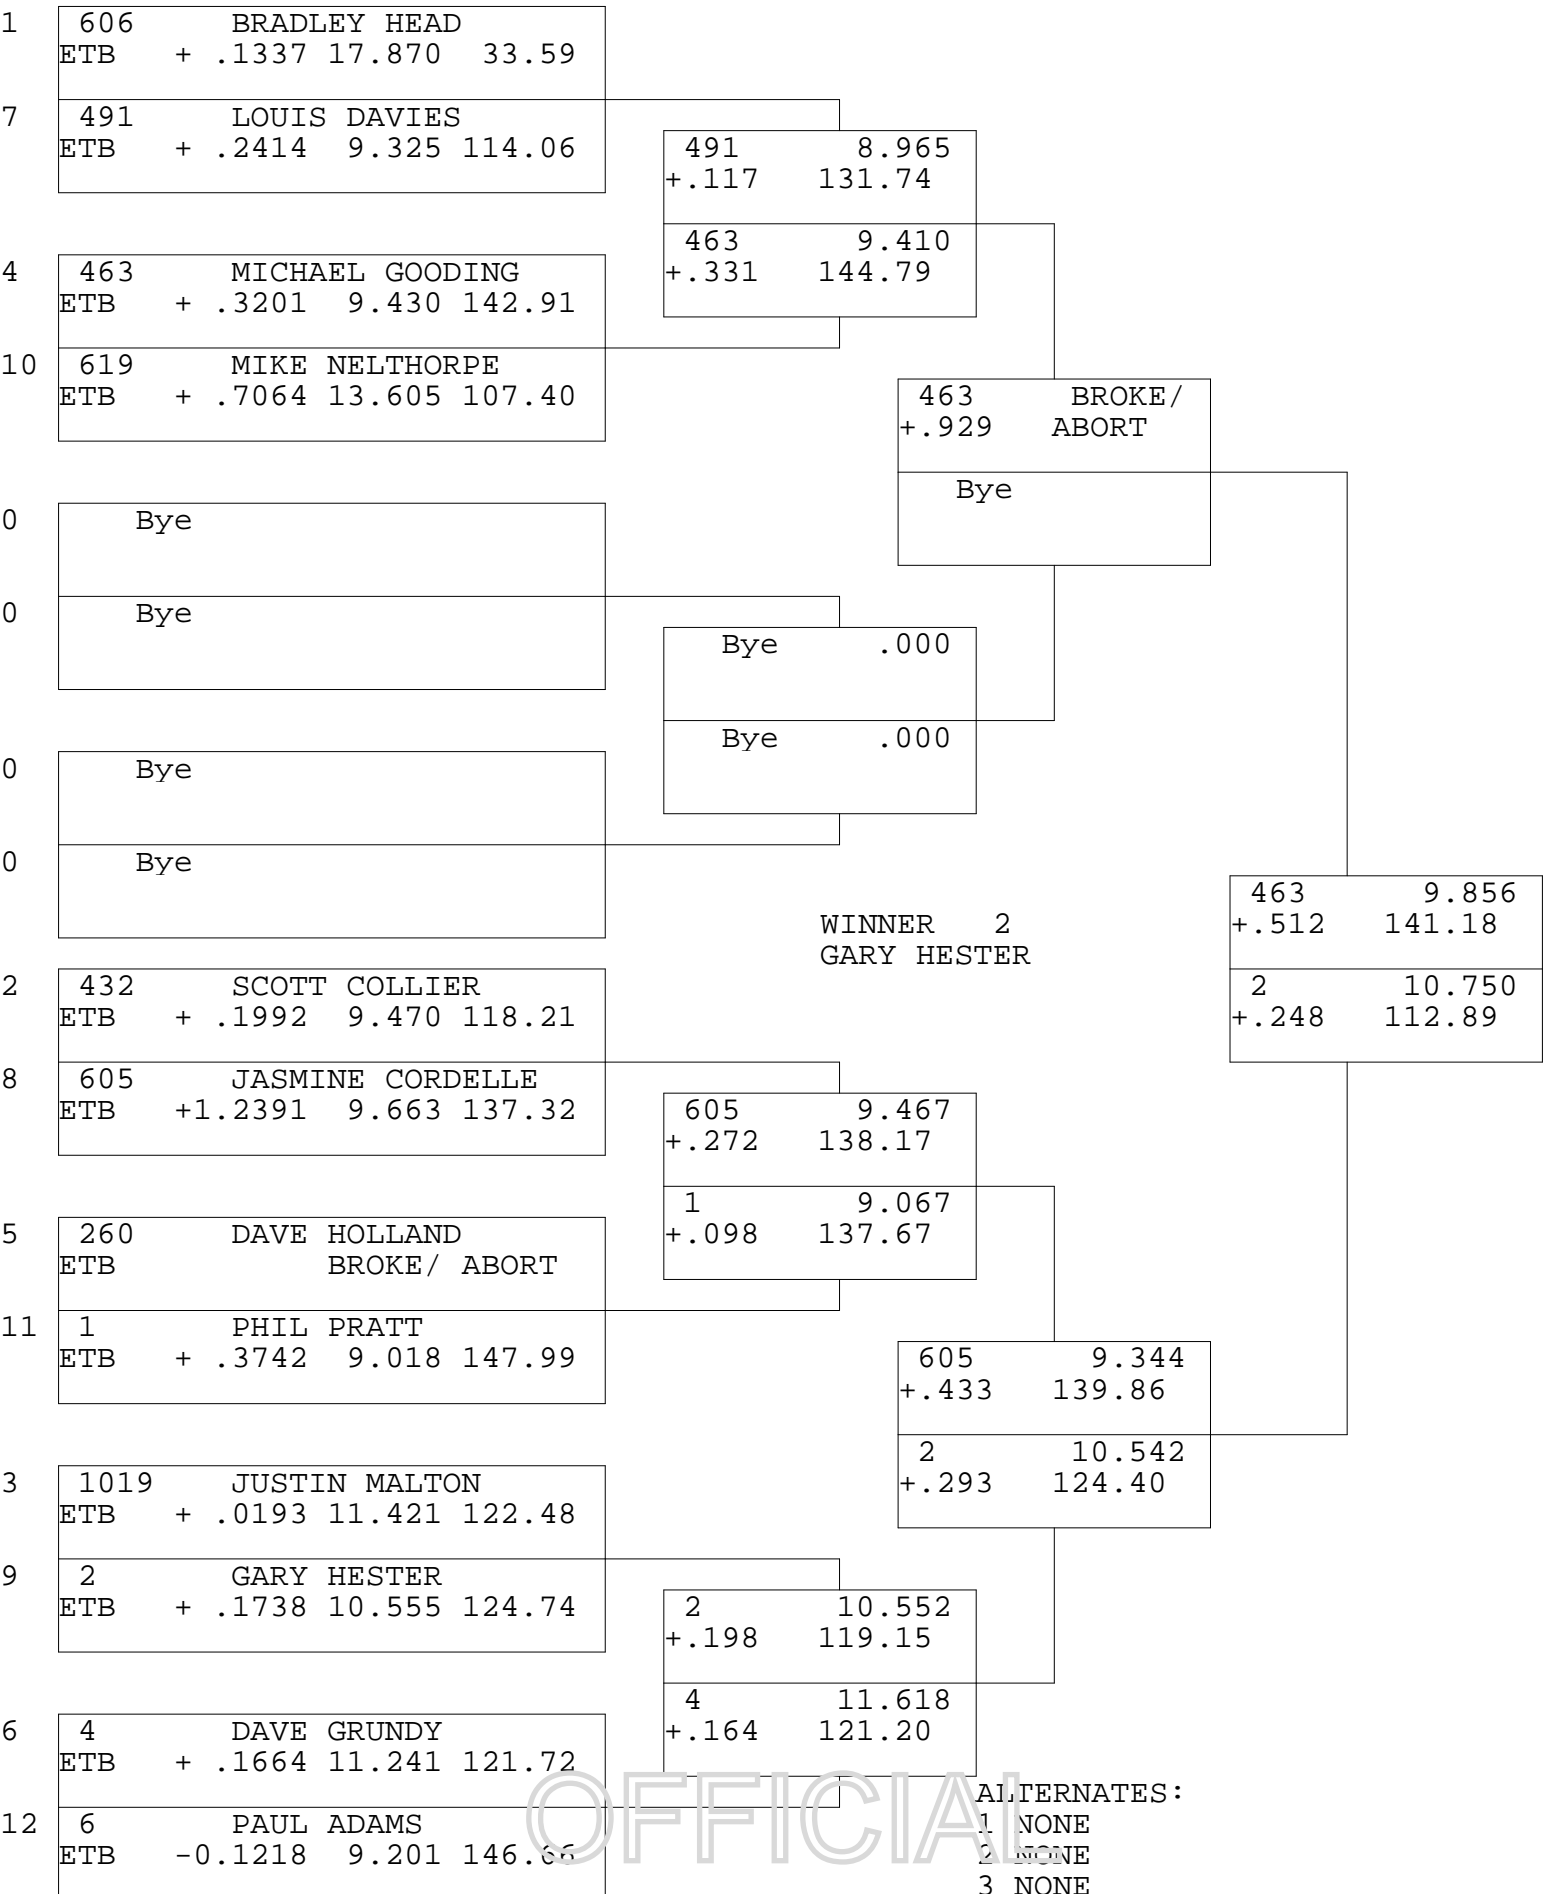

ET BIKE

TSI RACENET SYSTEM  
PROGRESSIVE LADDER FOR 12 CARS

2018-10-07  
7:01:13 PM

OFFICIAL ALTERNATES:  
1 NONE  
2 NONE  
3 NONE  
4 NONE