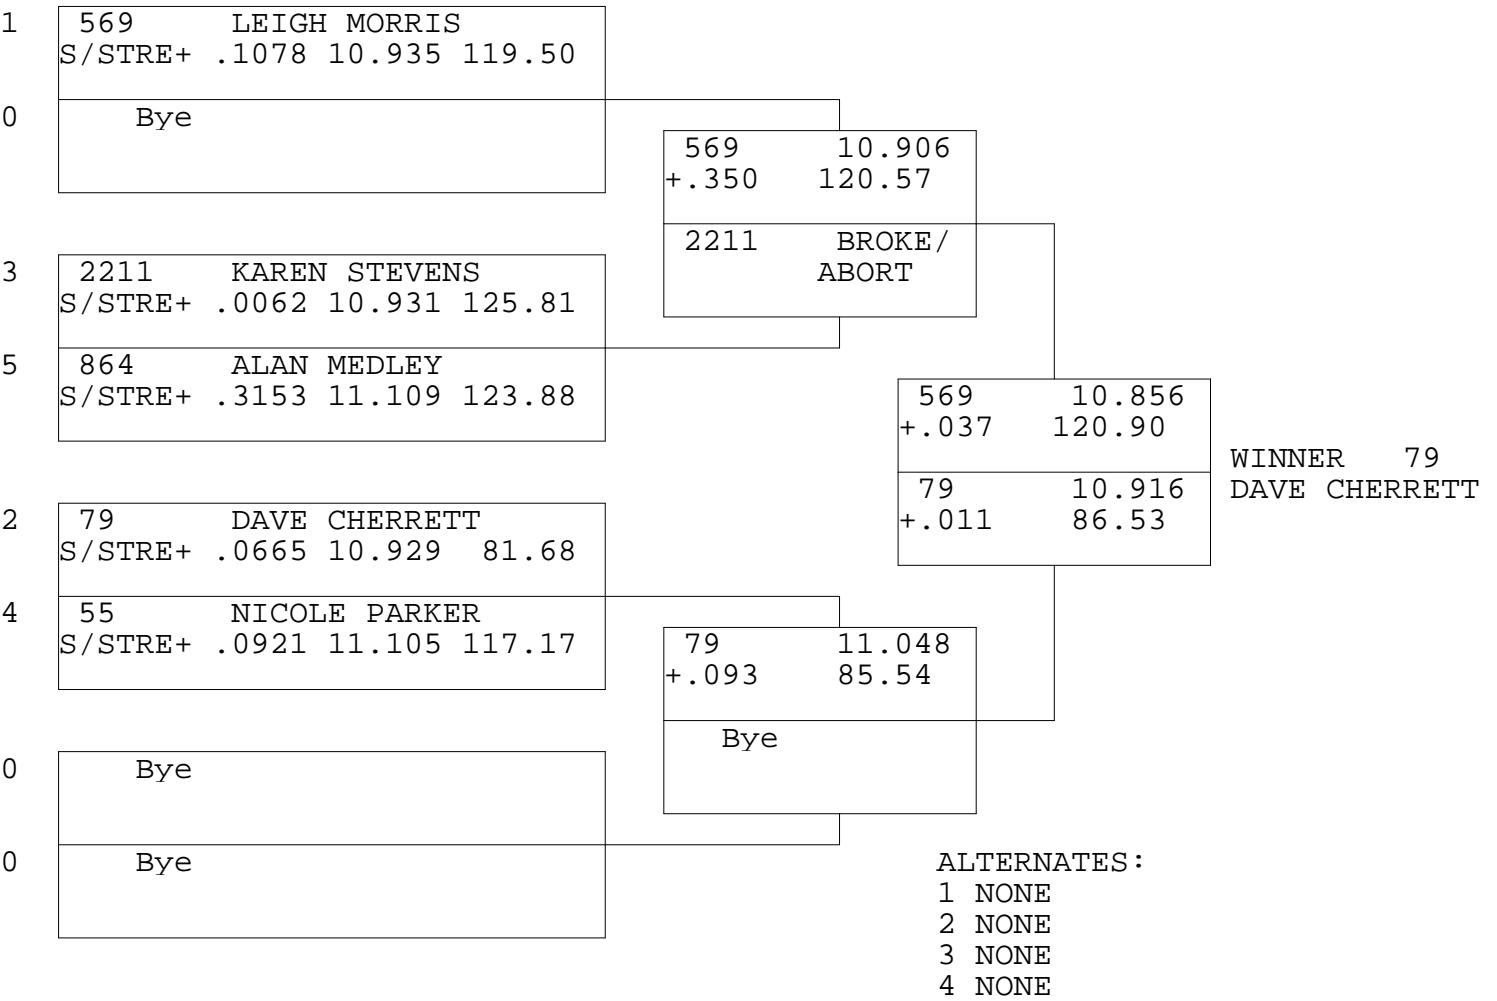

SUPER STREET #1

TSI RACENET SYSTEM
 PROGRESSIVE LADDER FOR 5 CARS

2018-05-28
 6:38:02 PM

OFFICIAL