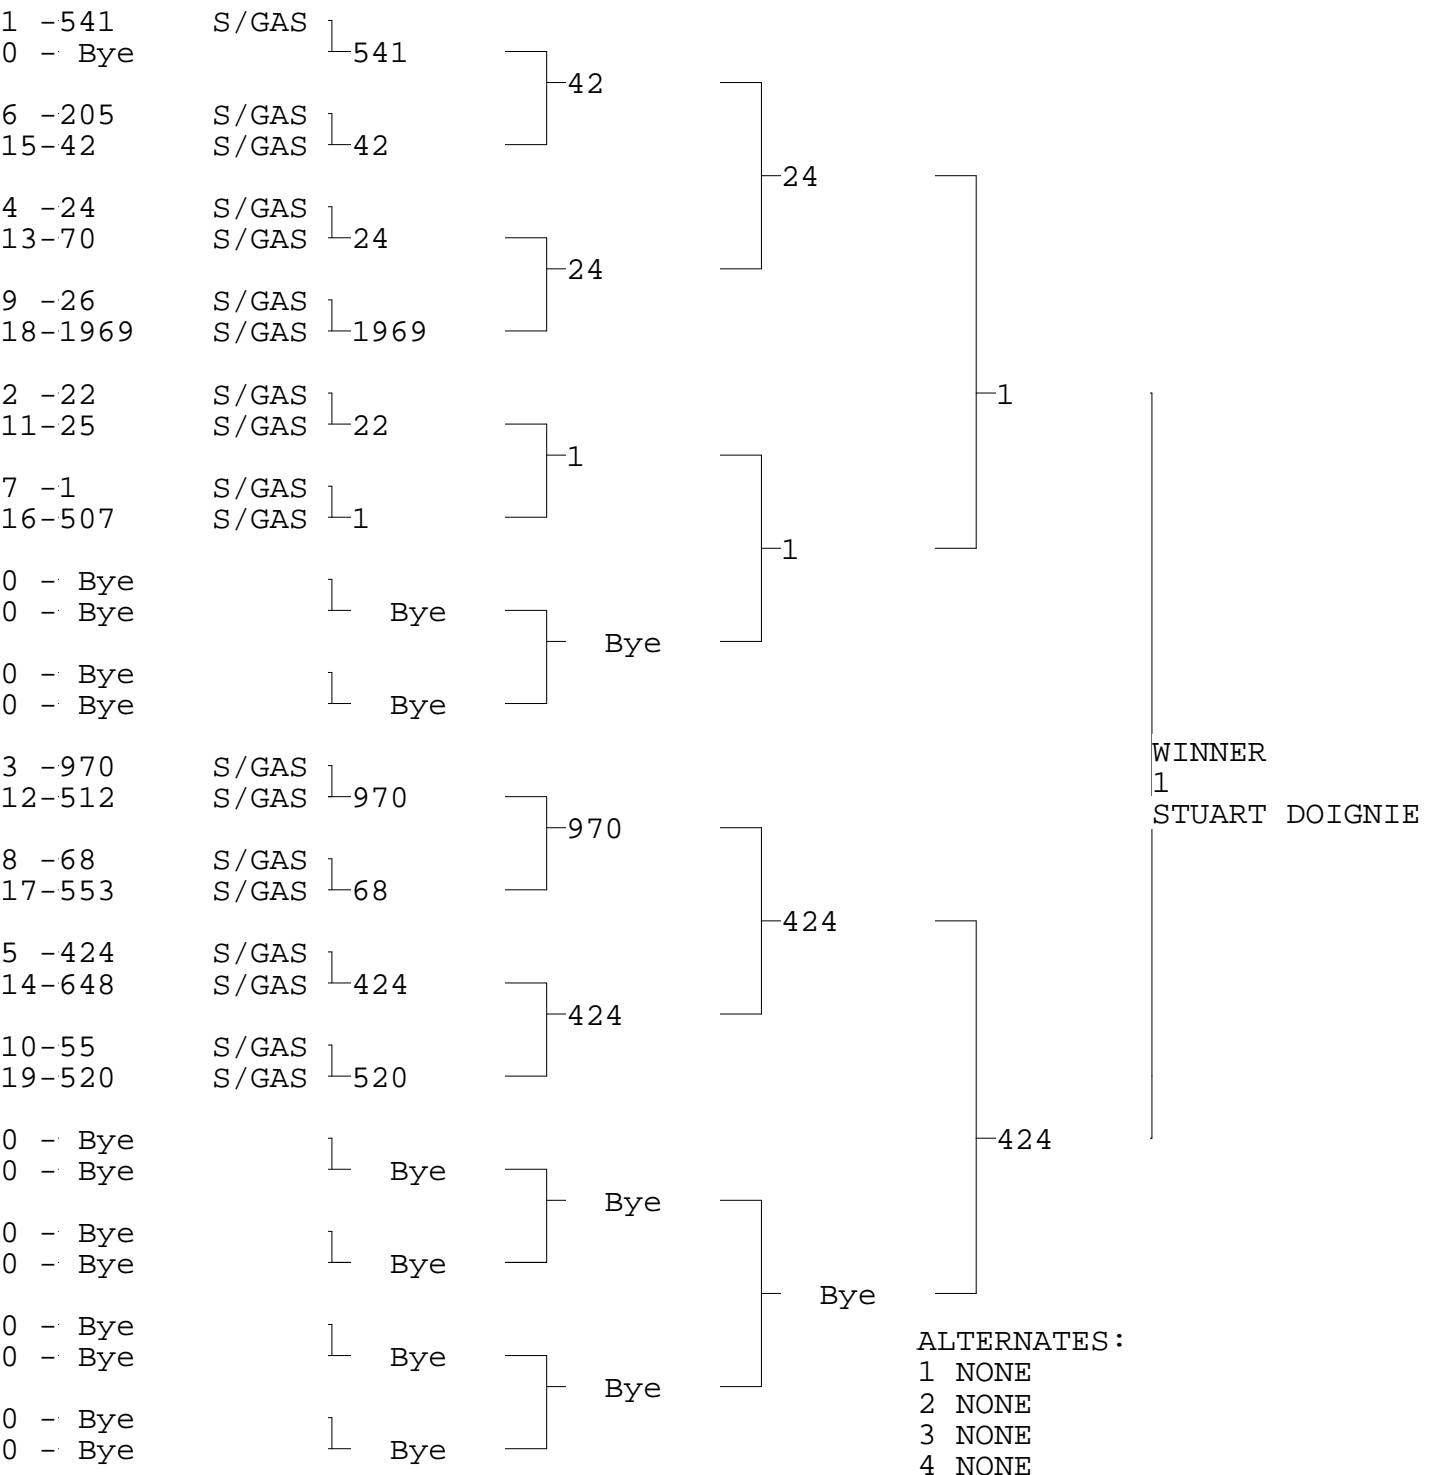

SUPER GAS

TSI RACENET SYSTEM
PROGRESSIVE LADDER FOR 19 CARS

2018-05-28
6:45:40 PM

OFFICIAL