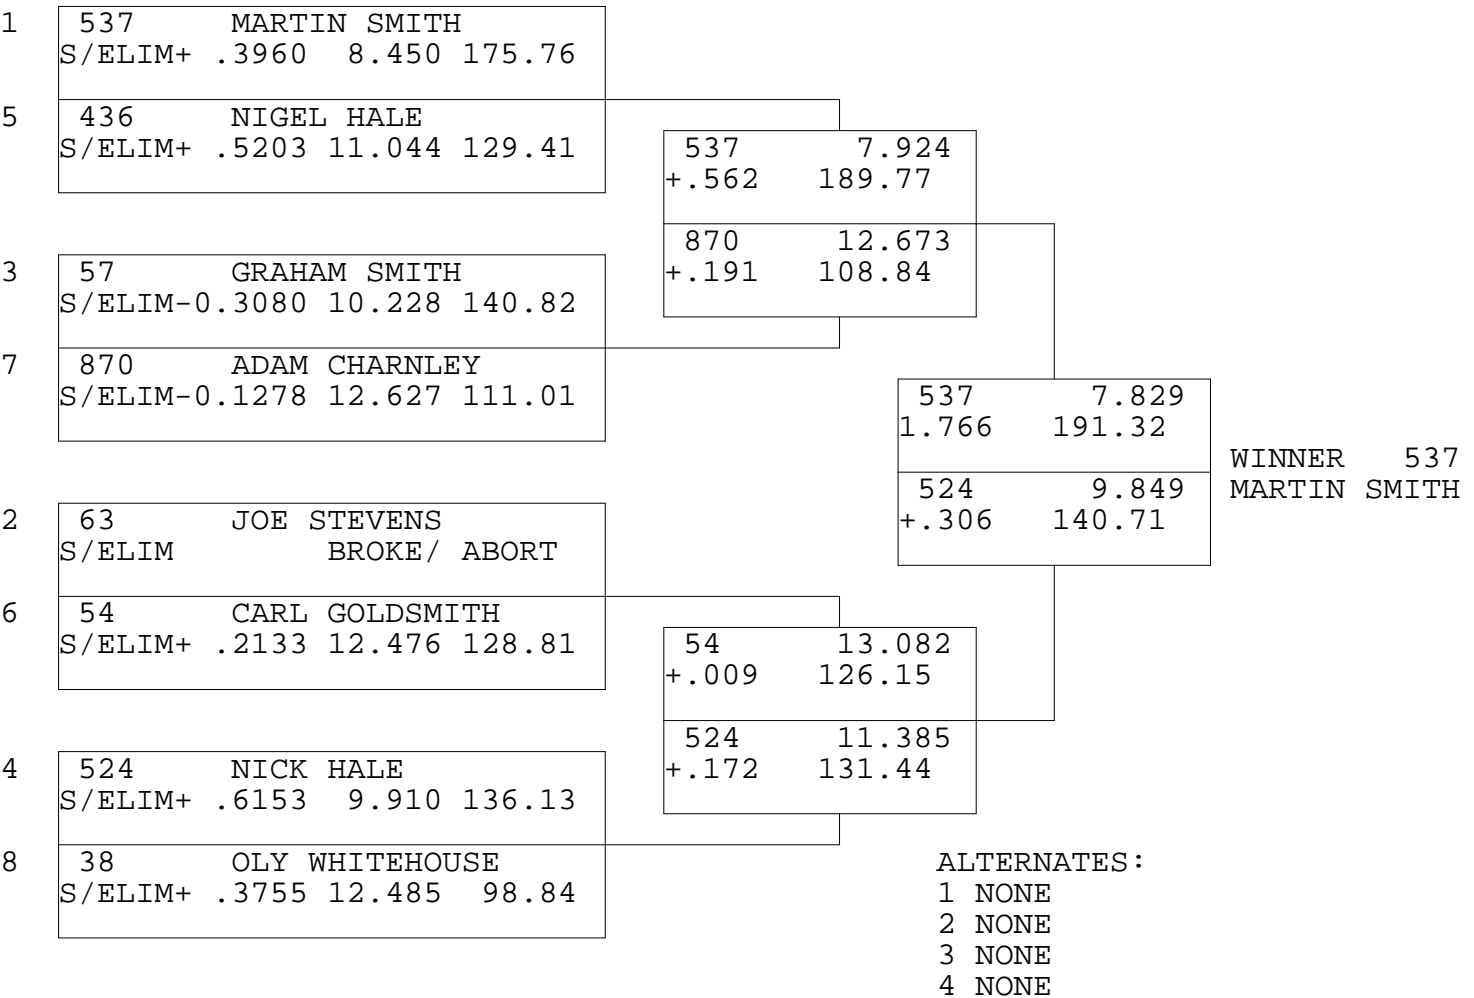

STREET ELIMINATOR

TSI RACENET SYSTEM
 PROGRESSIVE LADDER FOR 8 CARS

2018-05-28
 6:44:42 PM

OFFICIAL