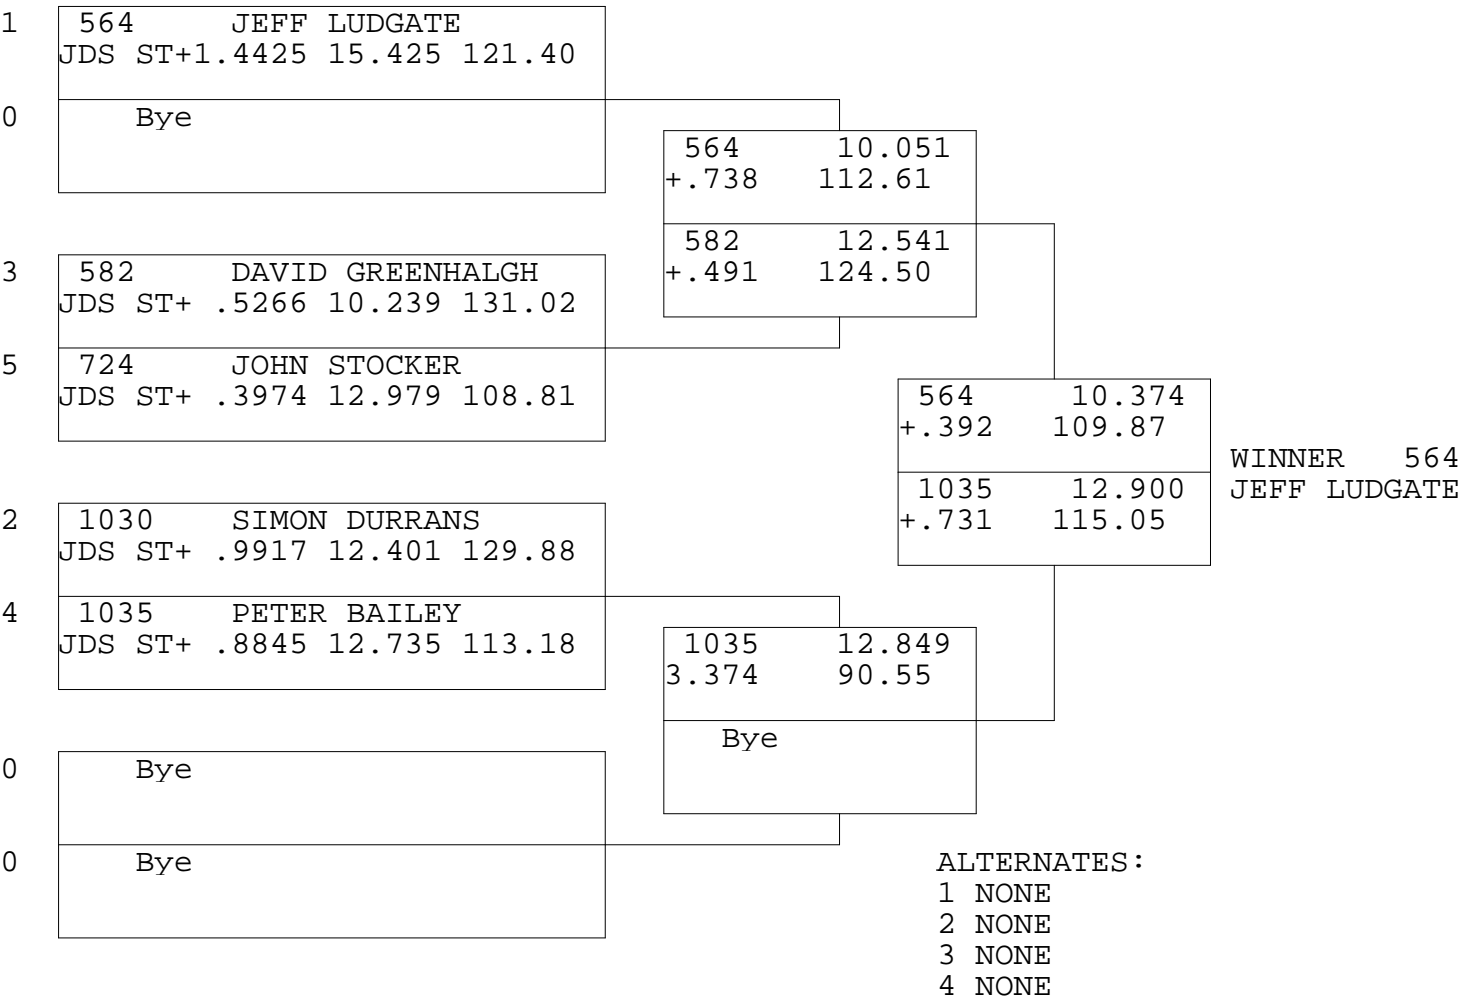

JDS STREET

TSI RACENET SYSTEM
 PROGRESSIVE LADDER FOR 5 CARS

2018-06-10
 4:44:05 PM

OFFICIAL