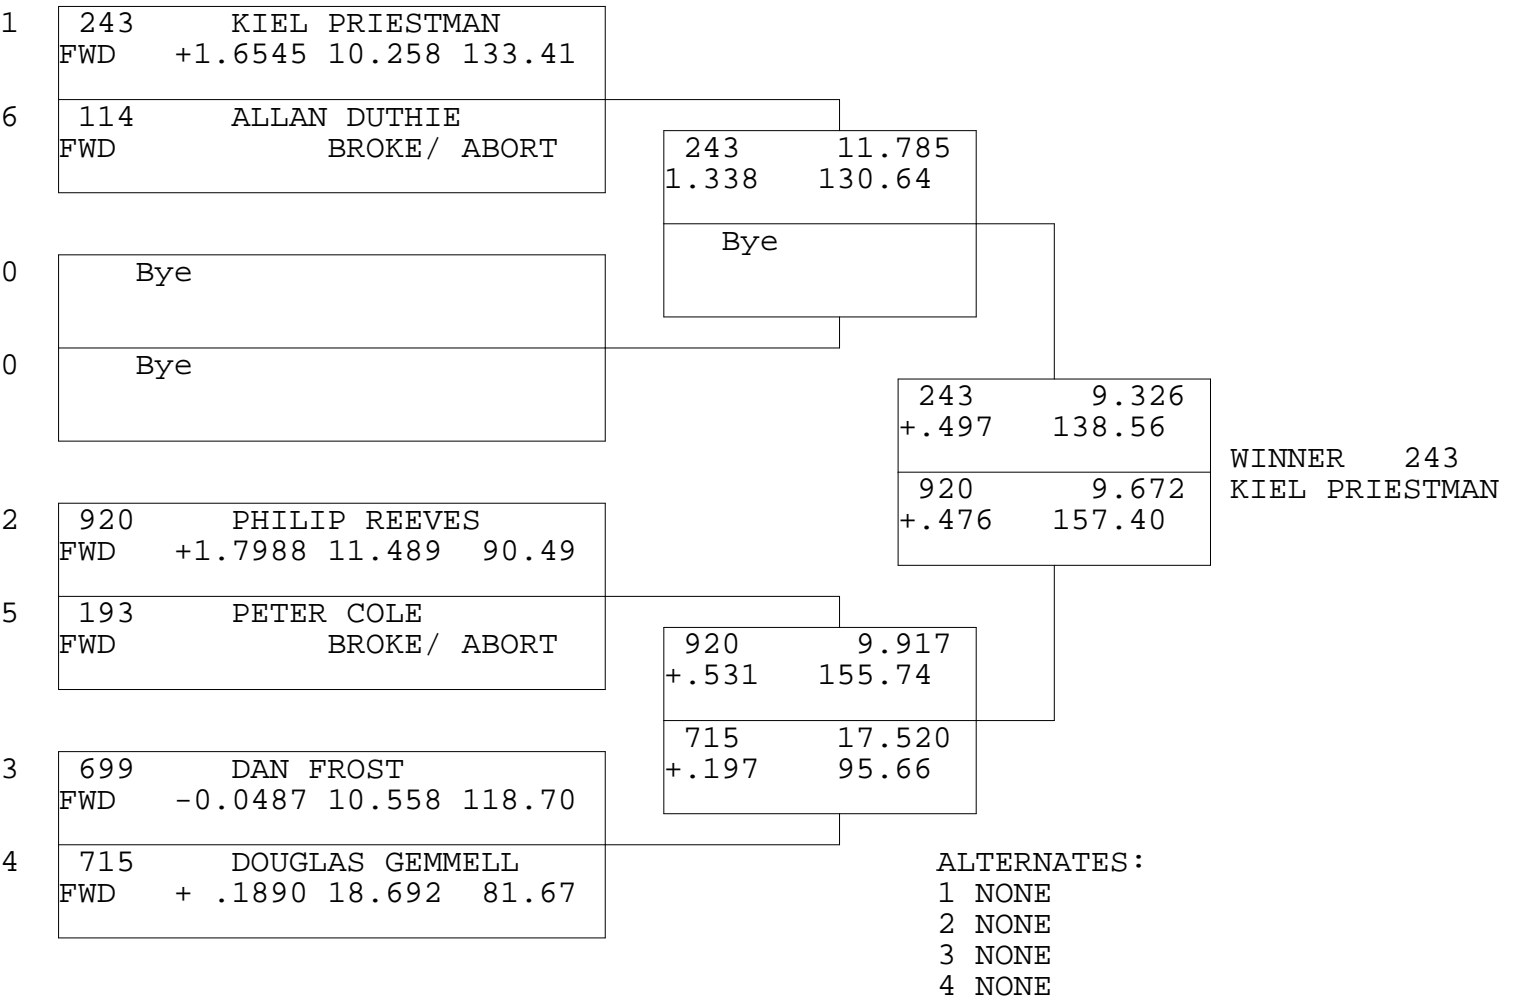

FRONT WHEEL DRIVE

TSI RACENET SYSTEM  
 PROGRESSIVE LADDER FOR 6 CARS

2018-06-10  
 4:45:54 PM

OFFICIAL