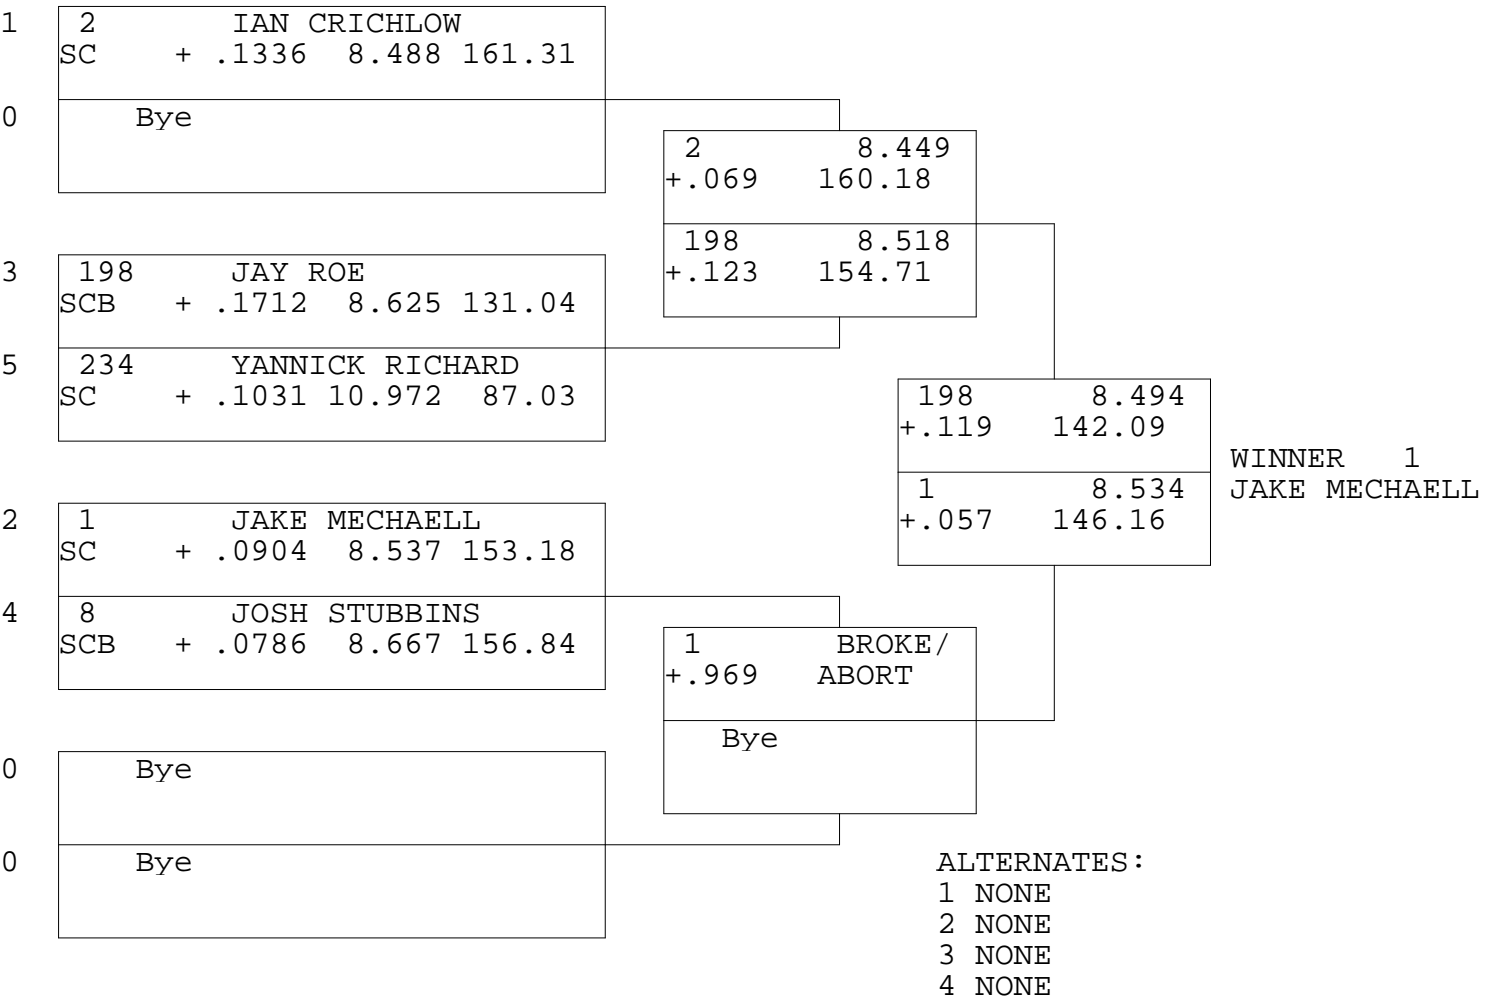

8.50 BIKE

TSI RACENET SYSTEM
 PROGRESSIVE LADDER FOR 5 CARS

2018-04-01
 4:41:56 PM

OFFICIAL