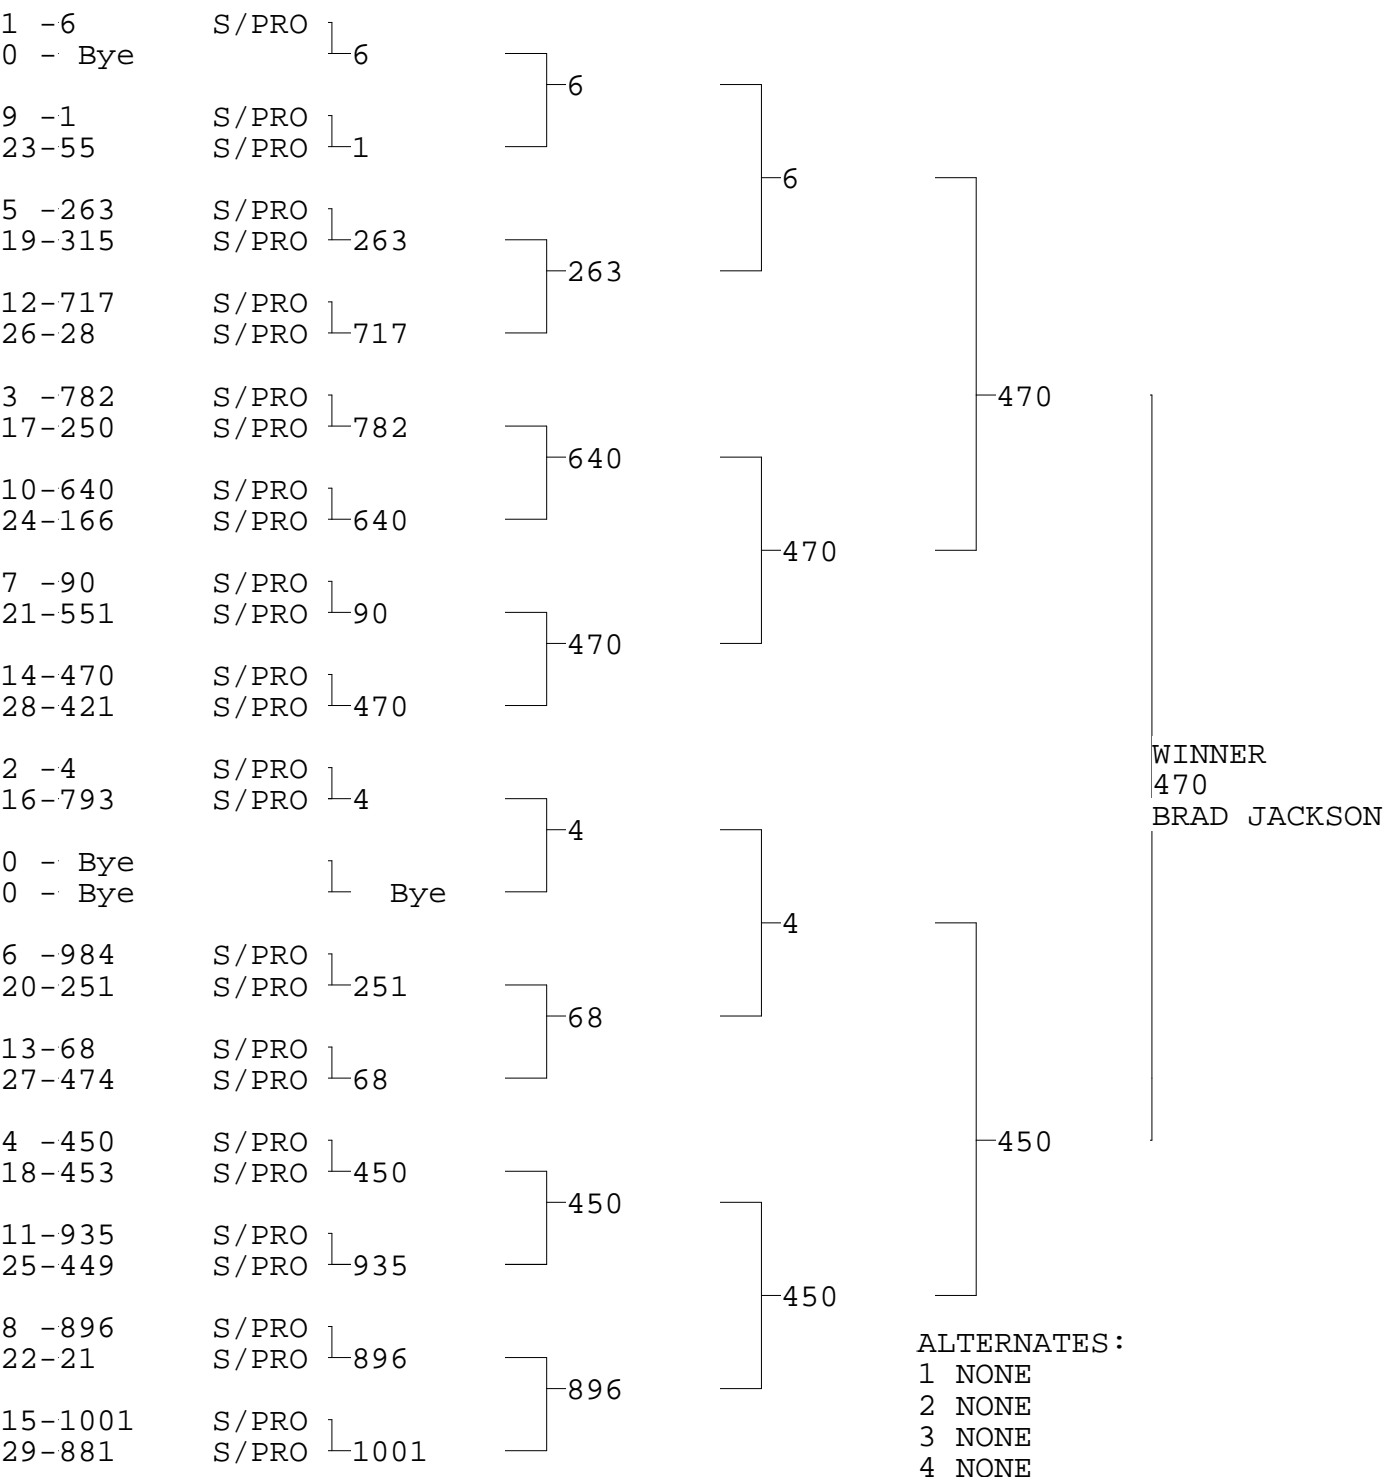

SUPER PRO ET

TSI RACENET SYSTEM
PROGRESSIVE LADDER FOR 29 CARS

2018-09-09
7:33:12 PM

OFFICIAL