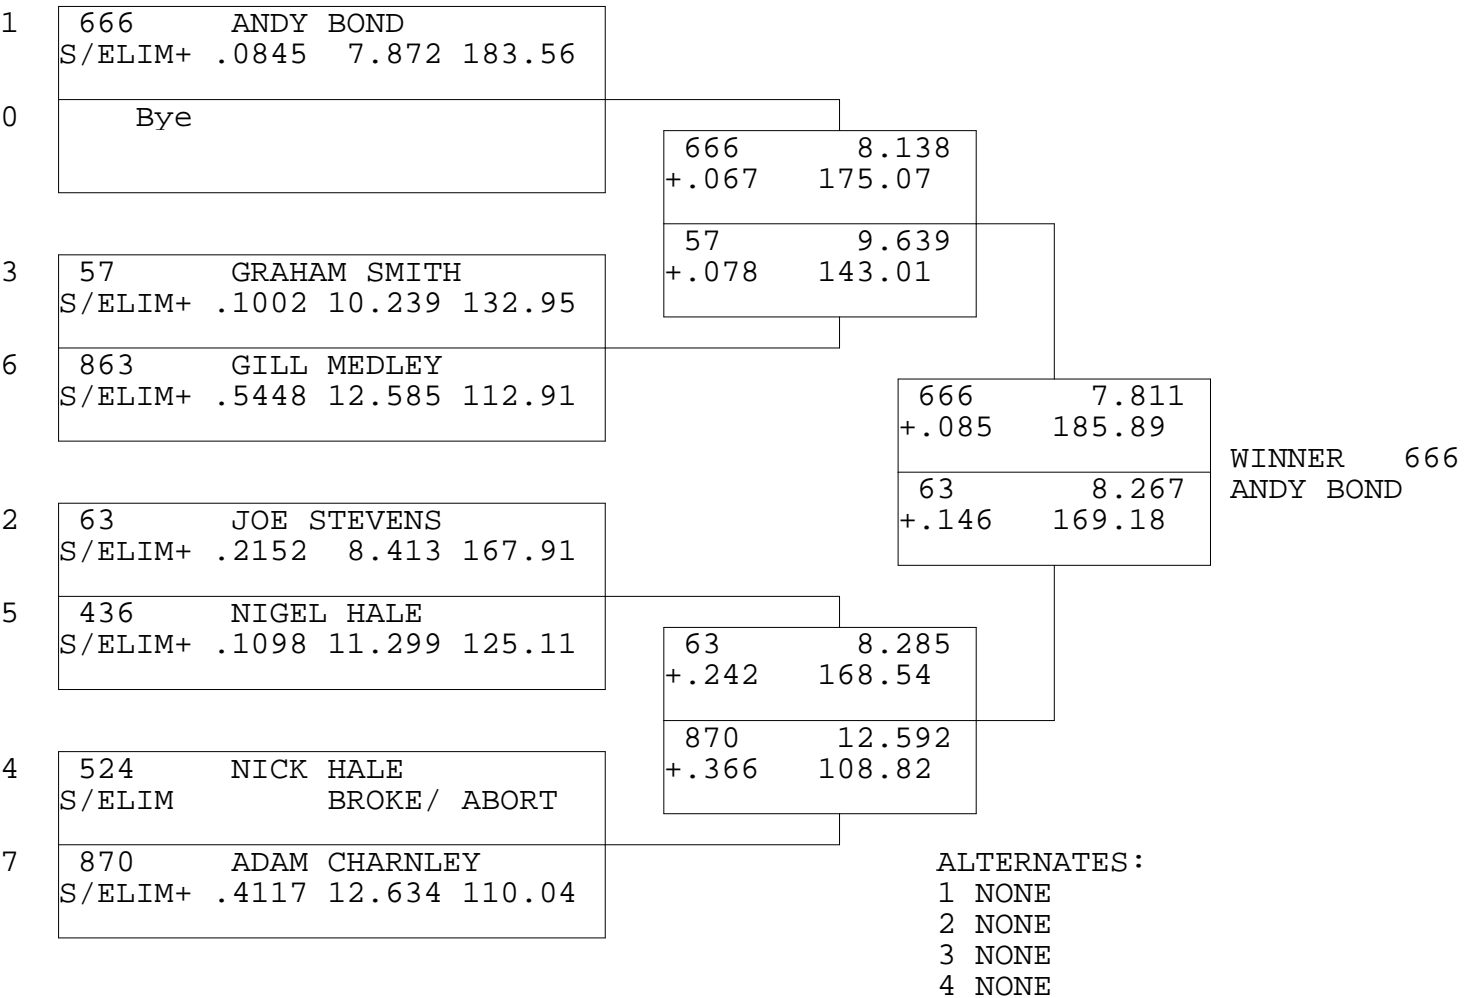

STREET ELIMINATOR

TSI RACENET SYSTEM  
 PROGRESSIVE LADDER FOR 7 CARS

2018-09-09  
 7:29:43 PM

OFFICIAL