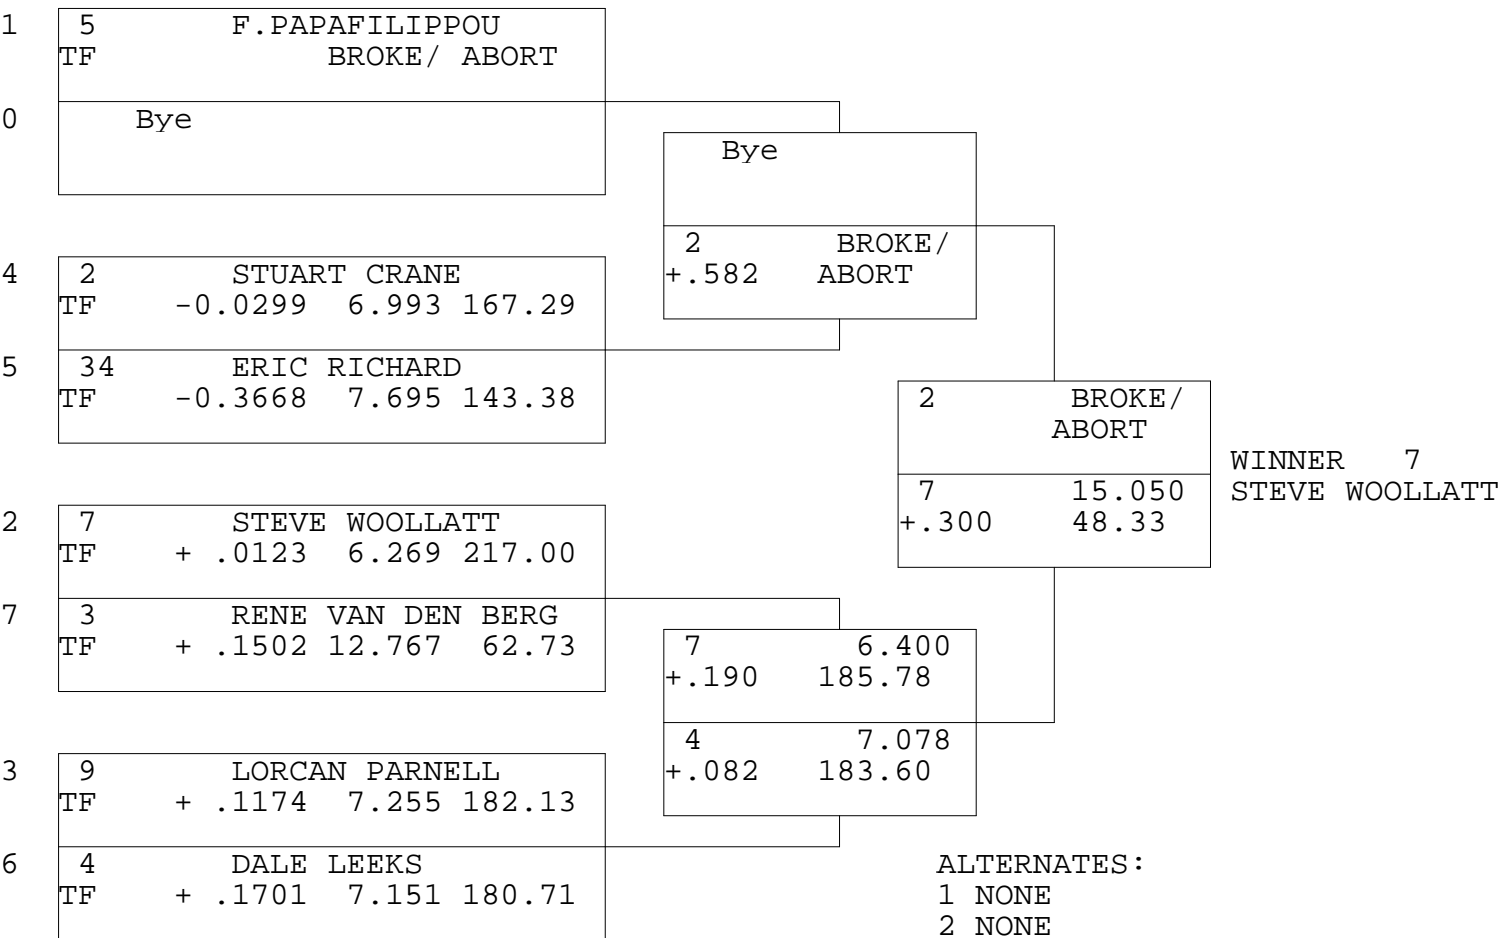

FIM TOP FUEL BIKE

TSI RACENET SYSTEM  
 PROGRESSIVE LADDER FOR 7 CARS

2018-09-09  
 7:07:15 PM

OFFICIAL