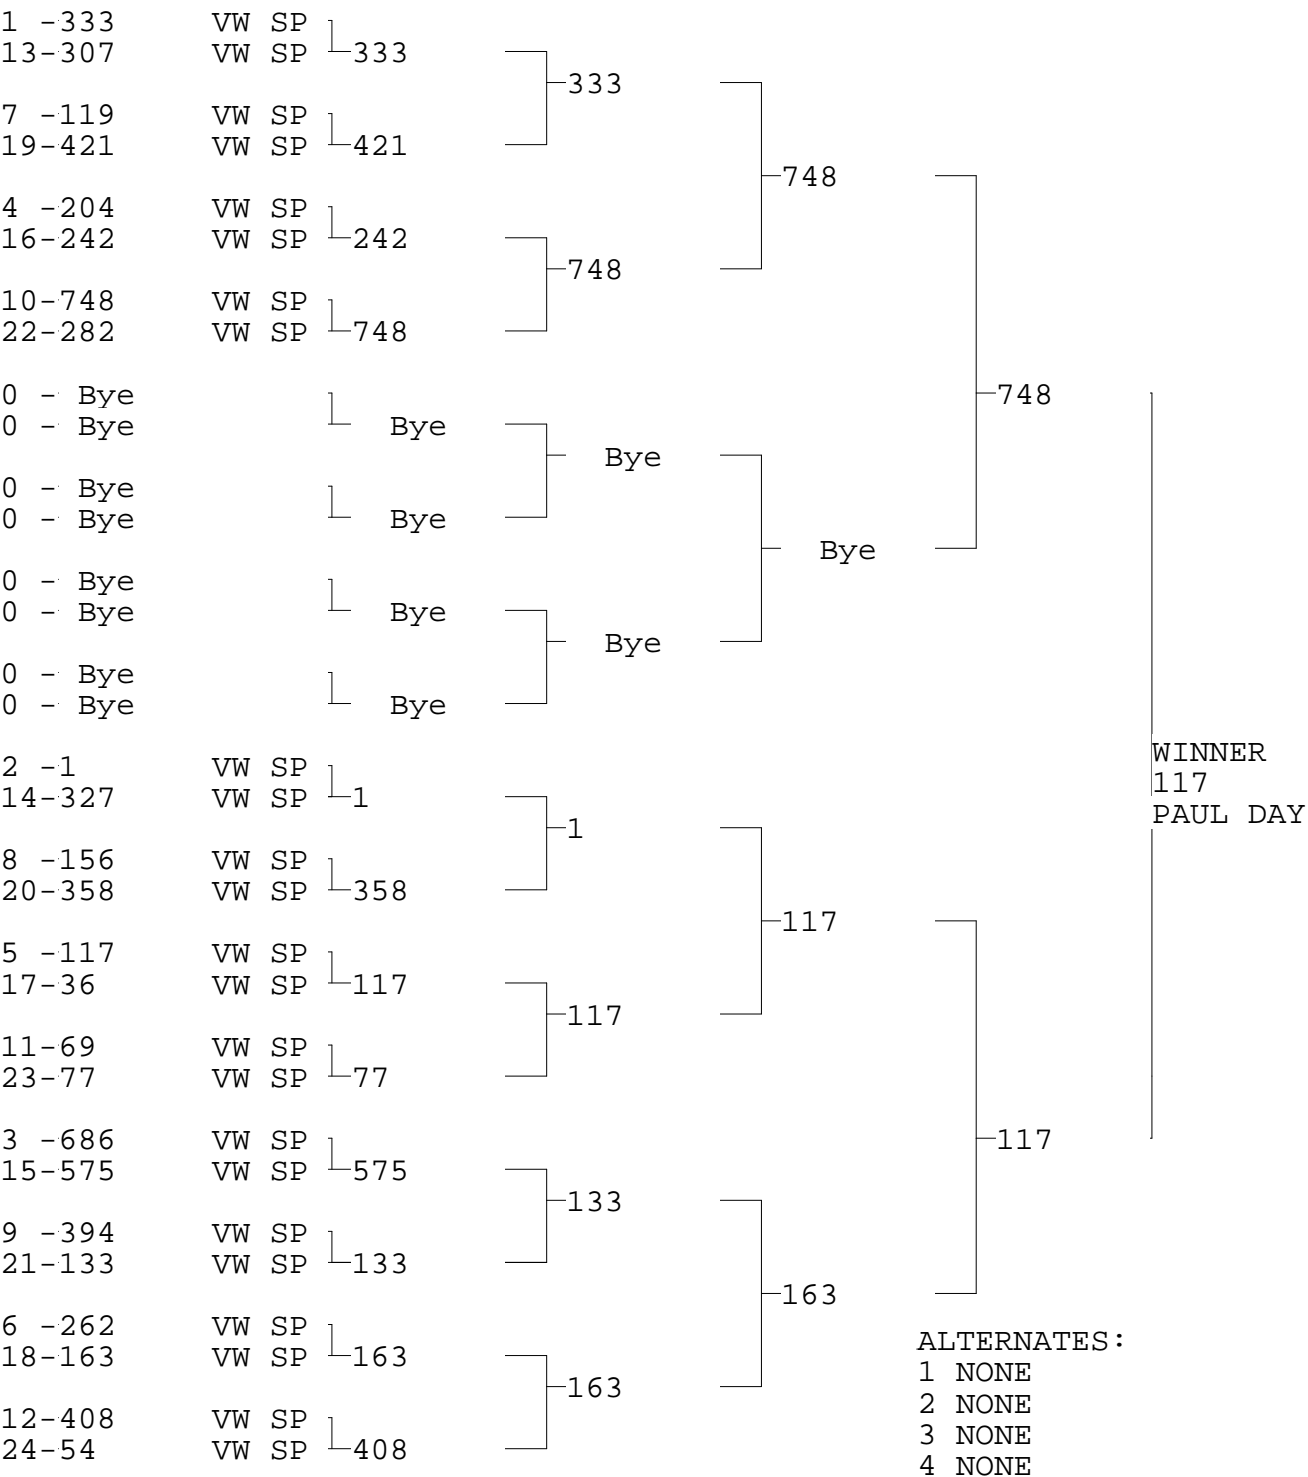

VW SPORTSMAN

TSI RACENET SYSTEM  
PROGRESSIVE LADDER FOR 24 CARS

2018-07-22  
5:10:11 PM

ALTERNATES:  
1 NONE  
2 NONE  
3 NONE  
4 NONE

OFFICIAL