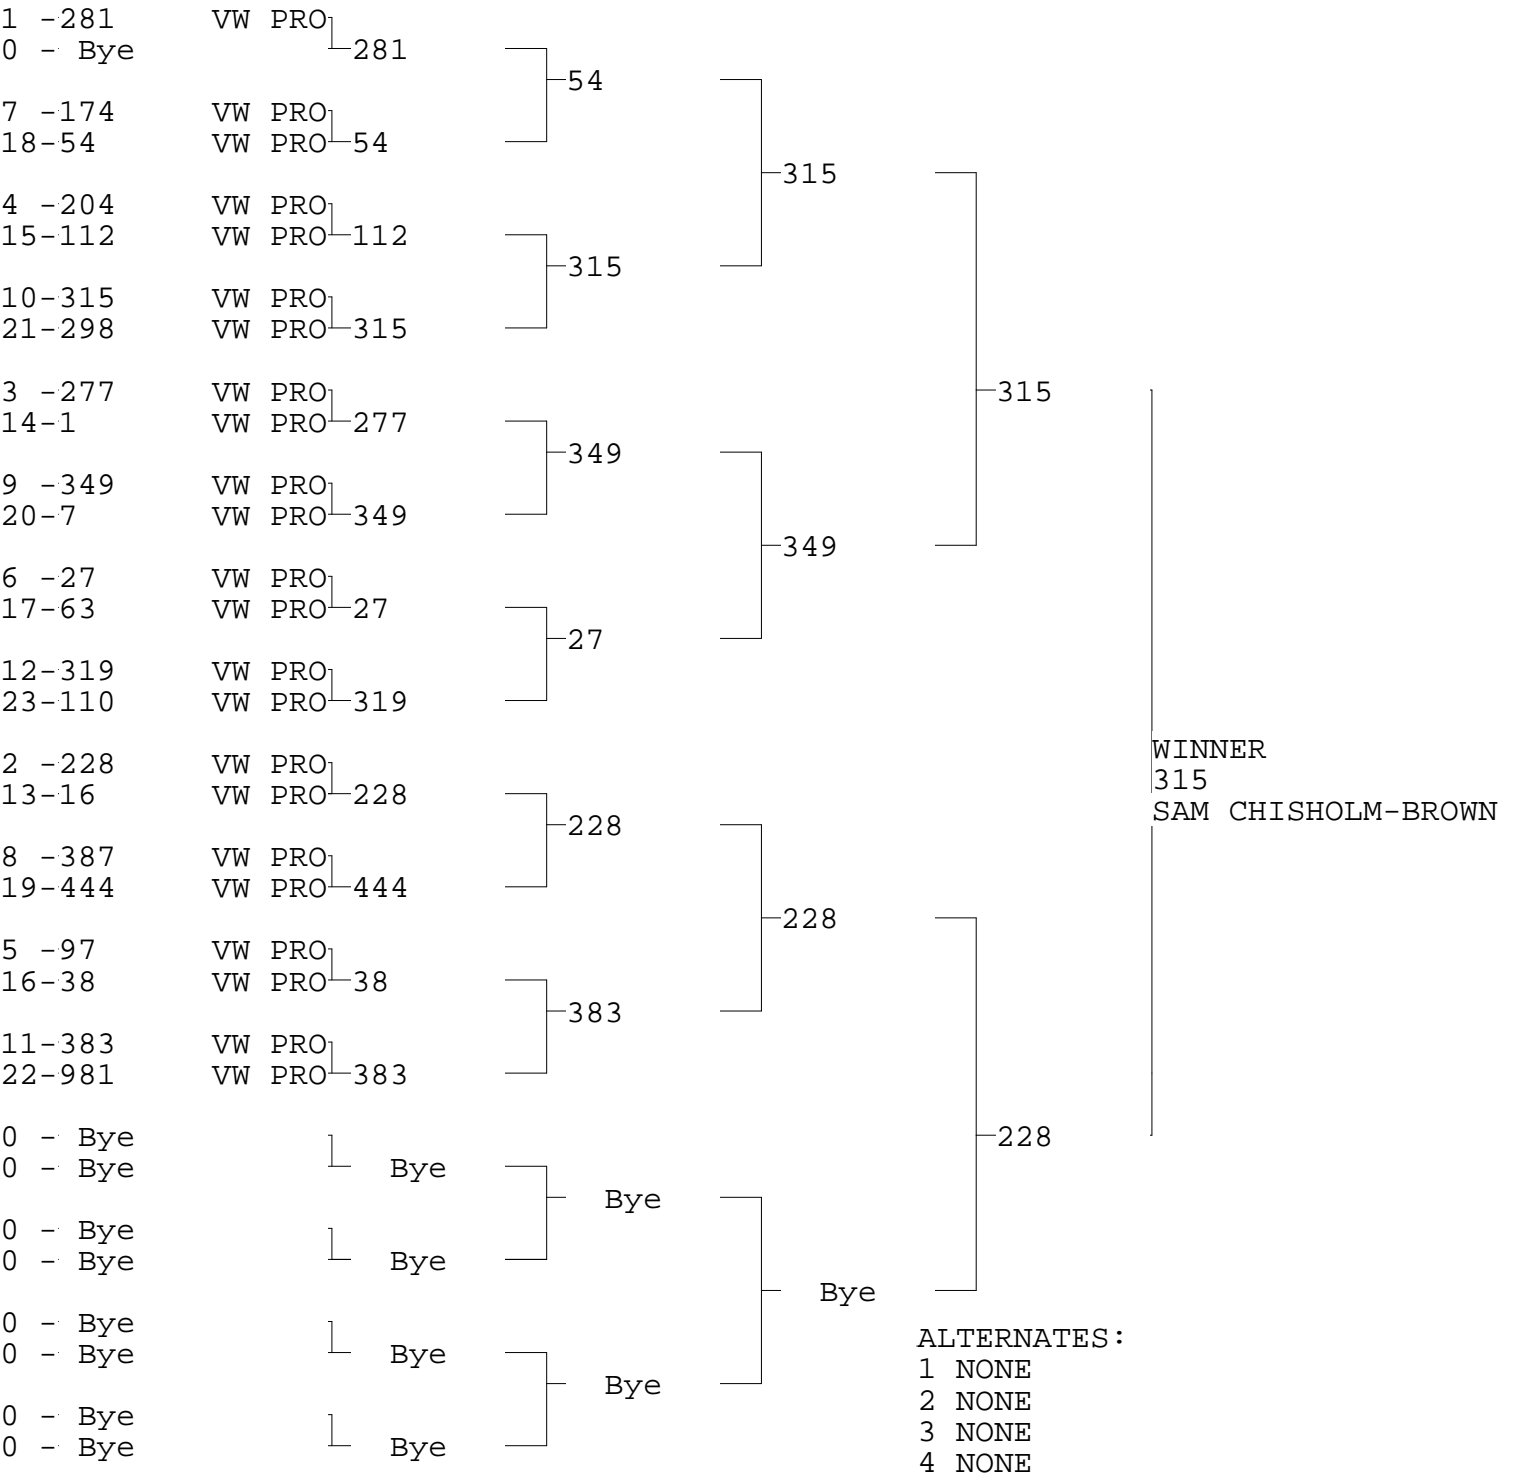

VW PRO

TSI RACENET SYSTEM
PROGRESSIVE LADDER FOR 23 CARS

2018-07-22
5:14:23 PM

OFFICIAL