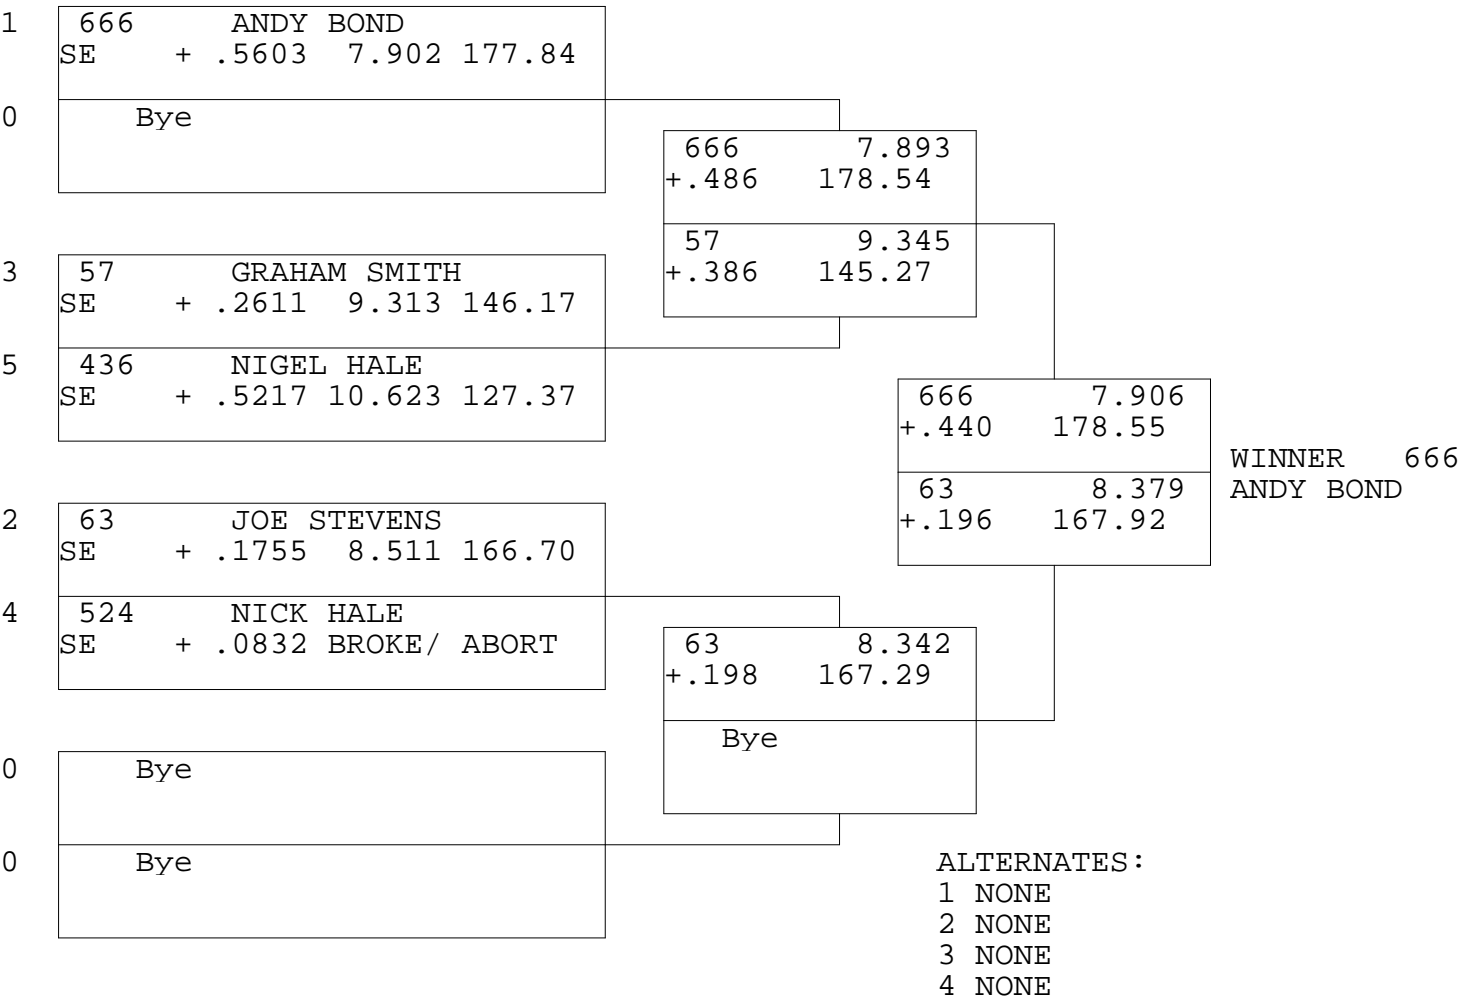

STREET ELIMINATOR

TSI RACENET SYSTEM
 PROGRESSIVE LADDER FOR 5 CARS

2018-07-22
 5:03:44 PM

OFFICIAL