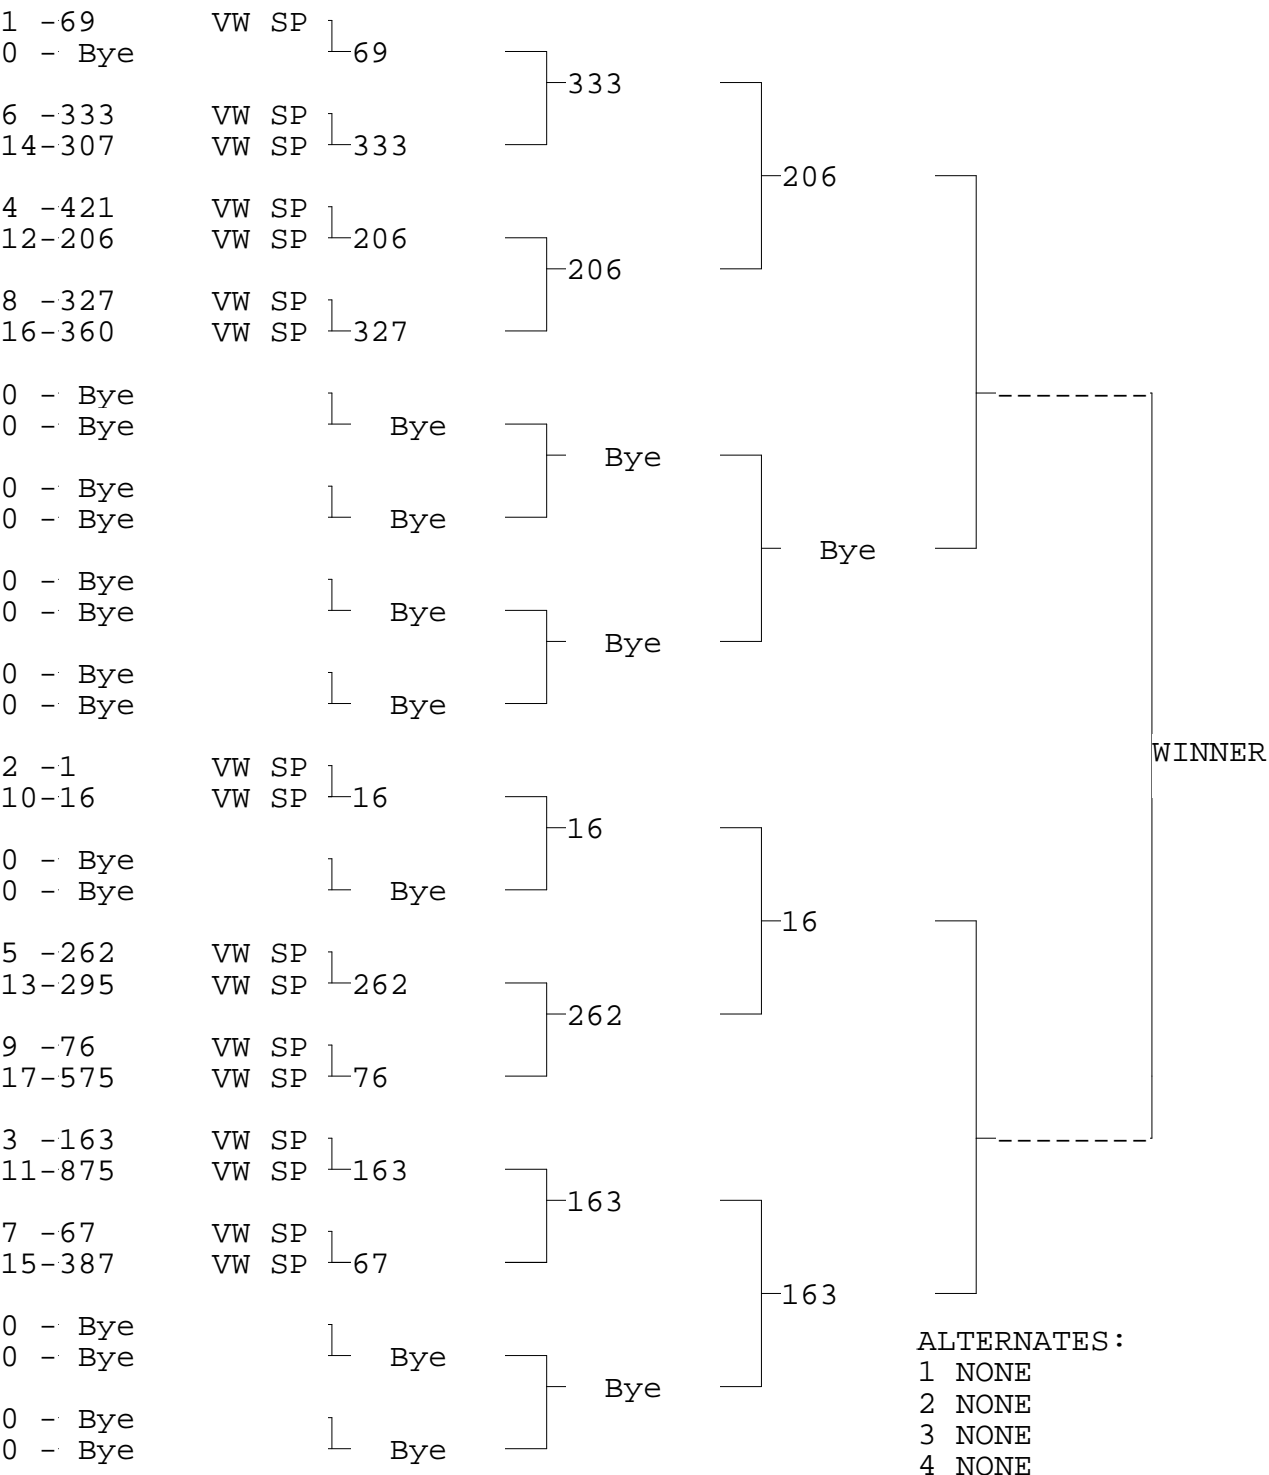

VW SPORTSMAN

TSI RACENET SYSTEM
PROGRESSIVE LADDER FOR 17 CARS

2017-06-25
4:48:14 PM

OFFICIAL