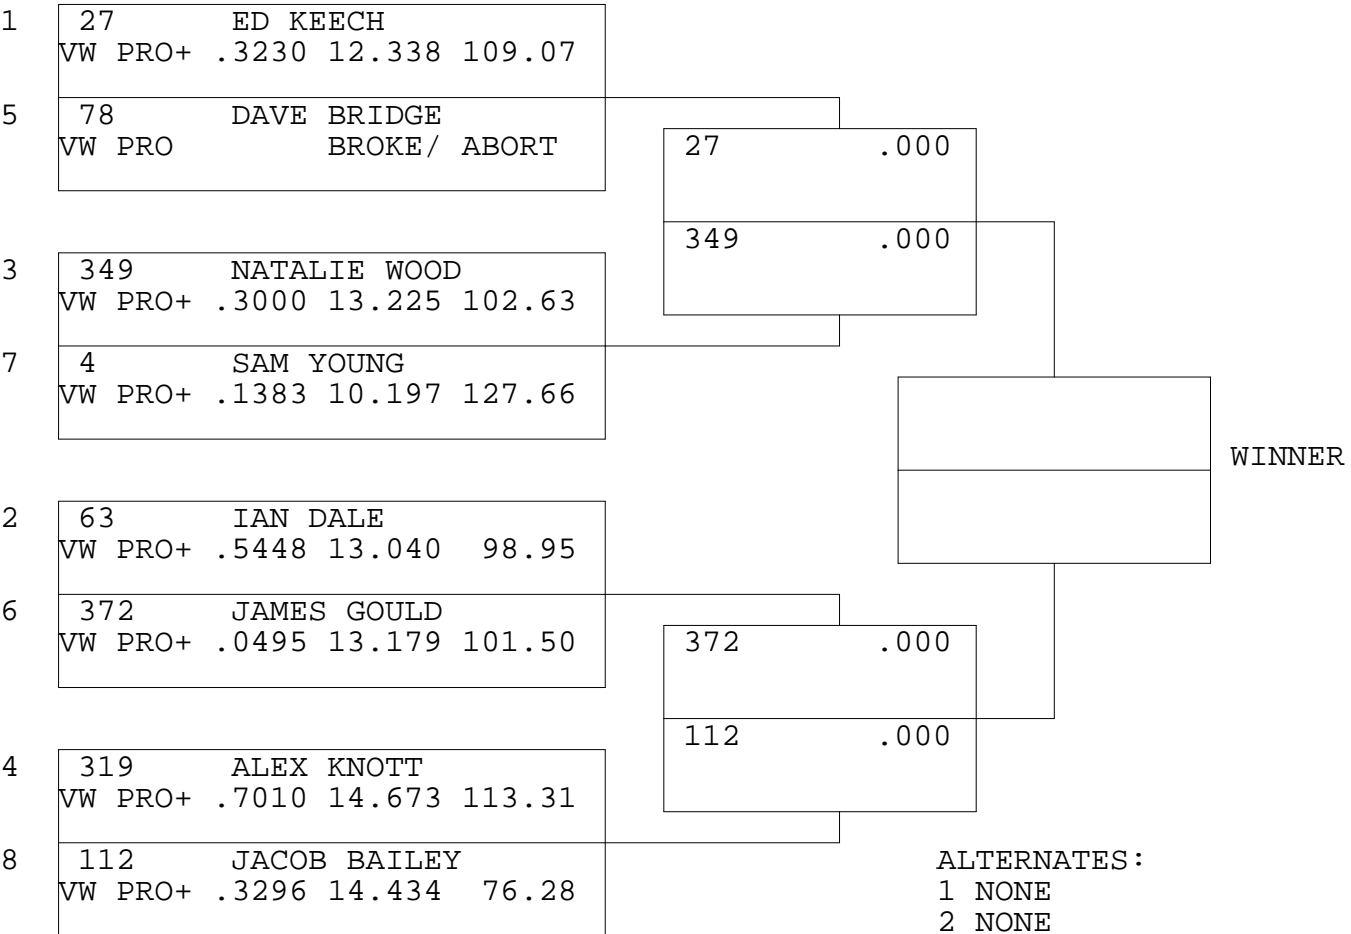

VW PRO

TSI RACENET SYSTEM
 PROGRESSIVE LADDER FOR 8 CARS

2017-06-25
 11:32:17 AM

OFFICIAL