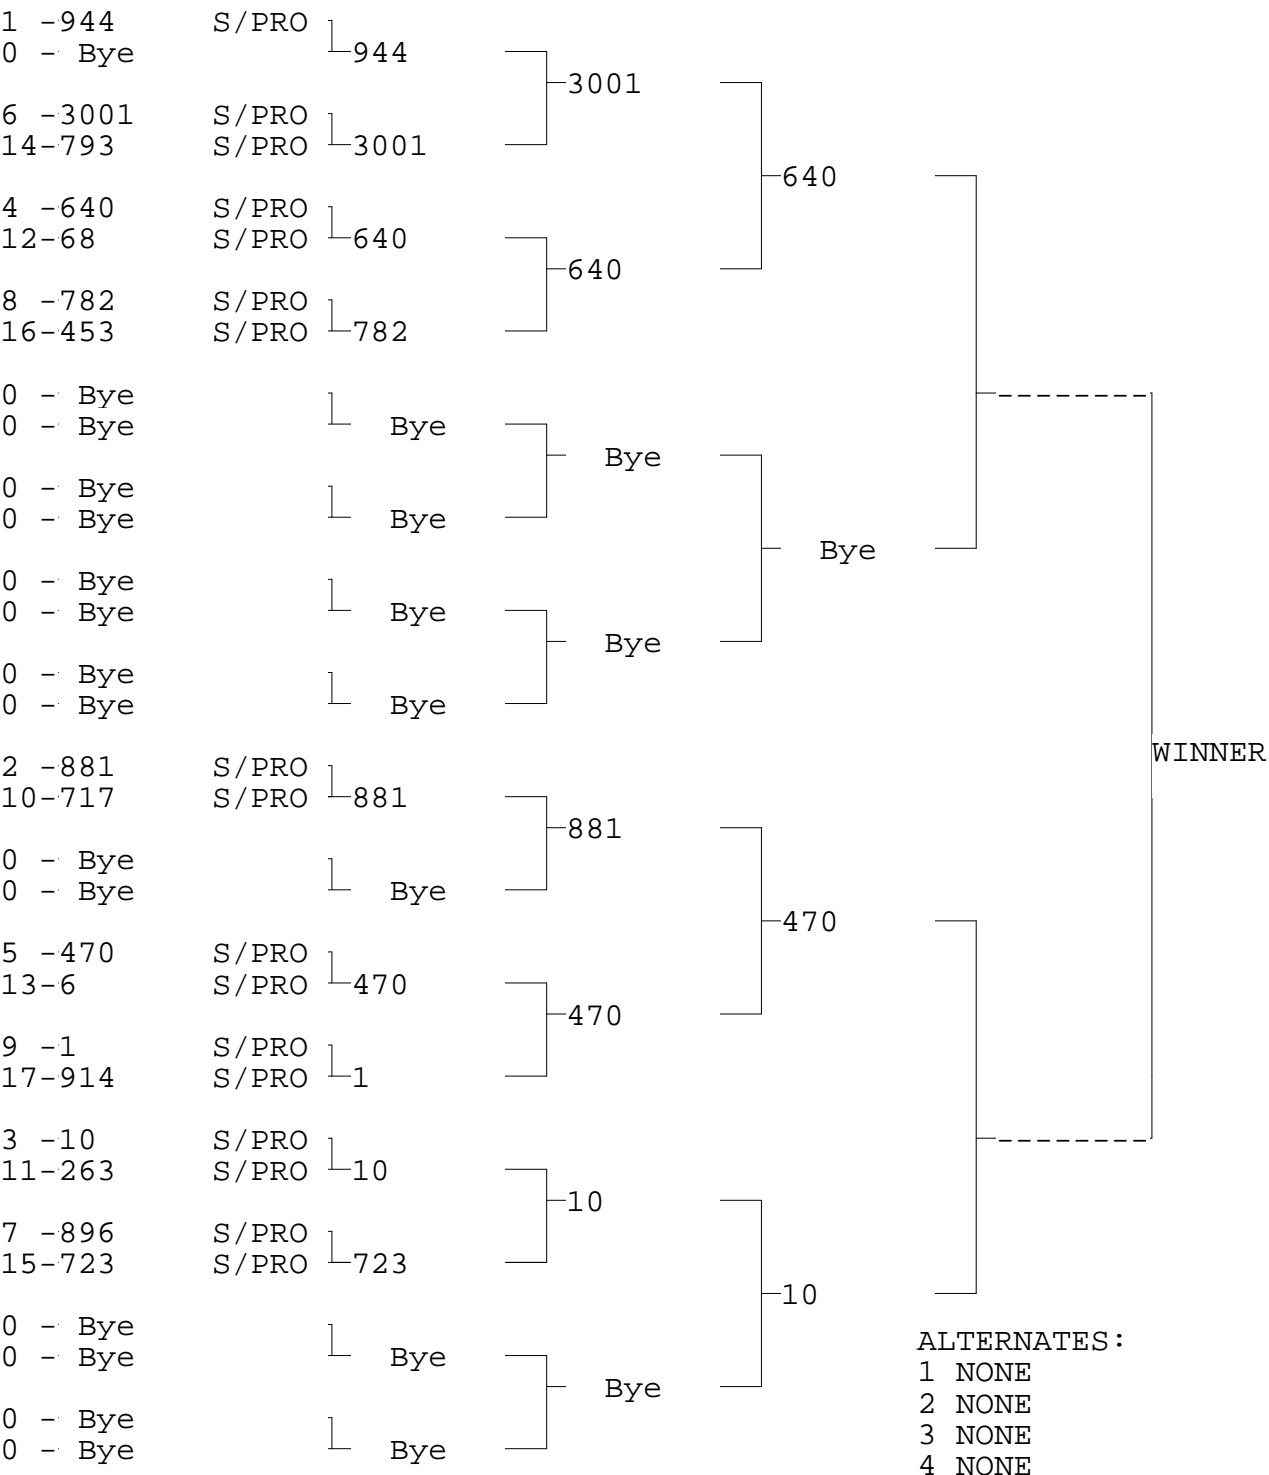

SUPER PRO ET

TSI RACENET SYSTEM
PROGRESSIVE LADDER FOR 17 CARS

2017-06-25
4:50:48 PM

OFFICIAL