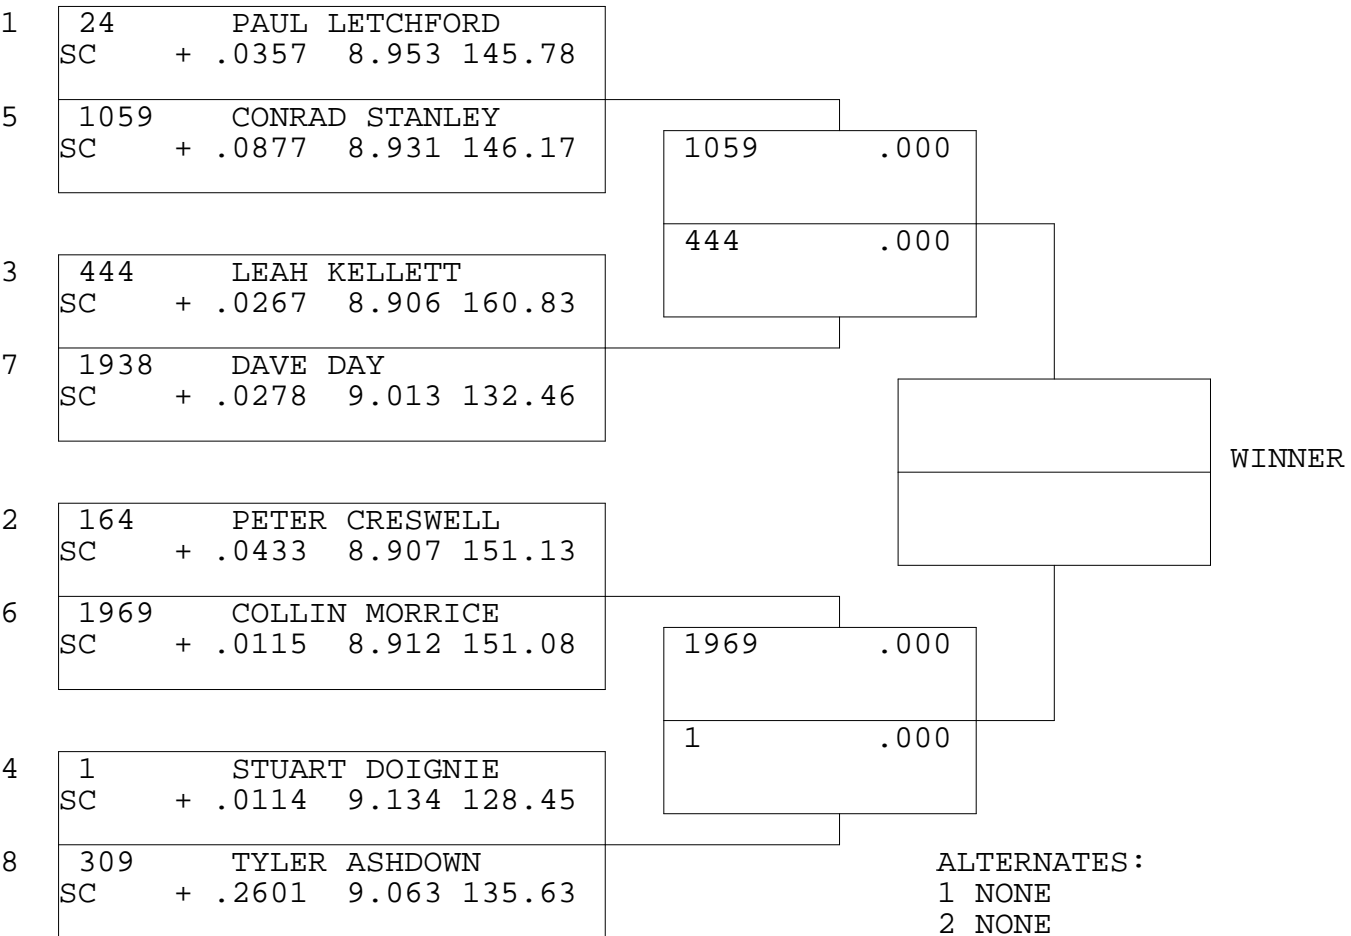

SUPER COMP

TSI RACENET SYSTEM
 PROGRESSIVE LADDER FOR 8 CARS

2017-06-25
 11:28:40 AM

OFFICIAL