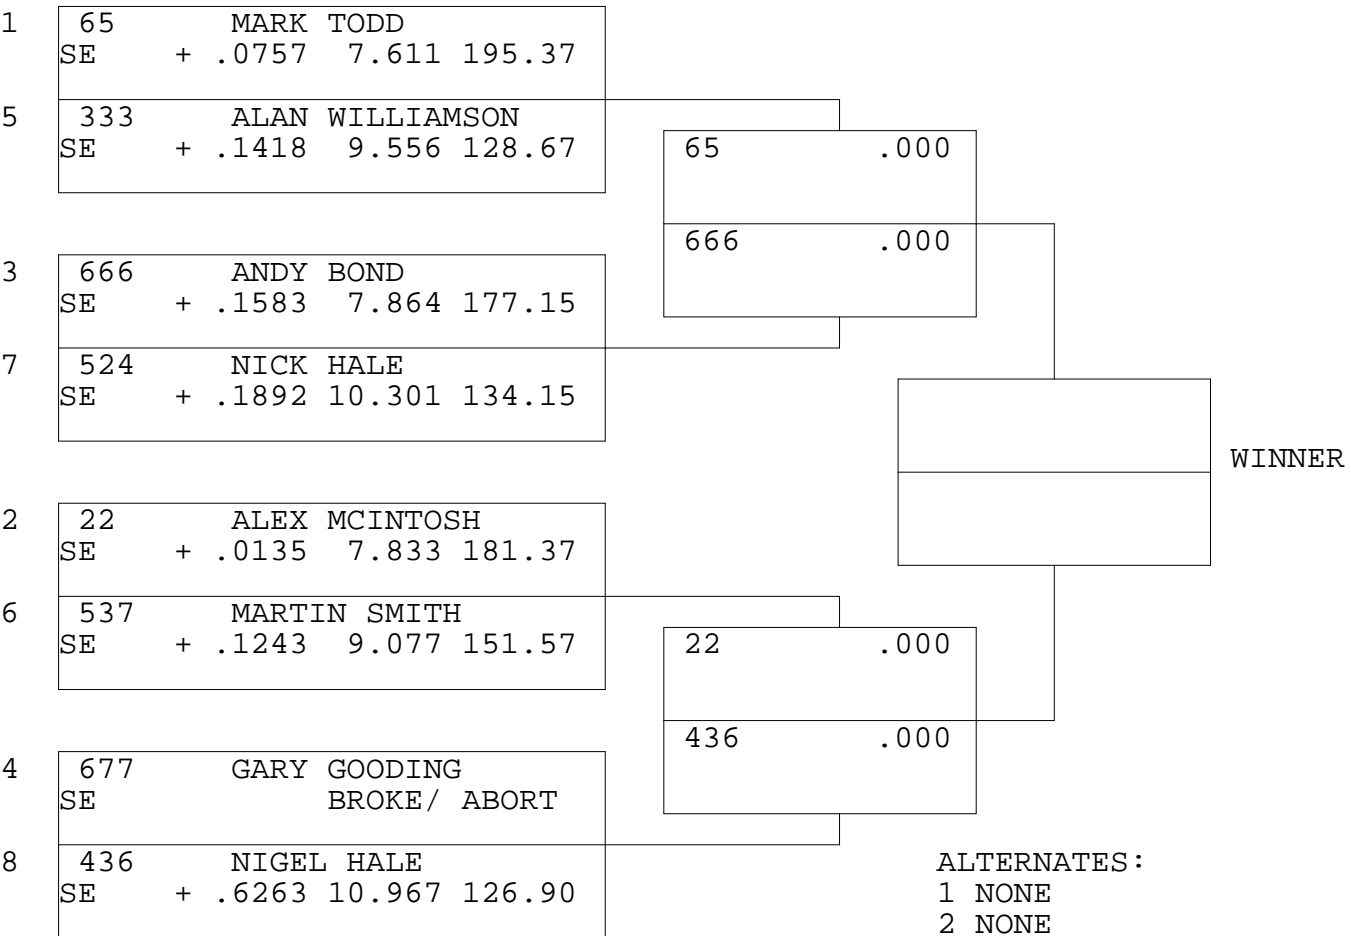

STREET ELIMINATOR

TSI RACENET SYSTEM
 PROGRESSIVE LADDER FOR 8 CARS

2017-06-25
 11:20:48 AM

OFFICIAL