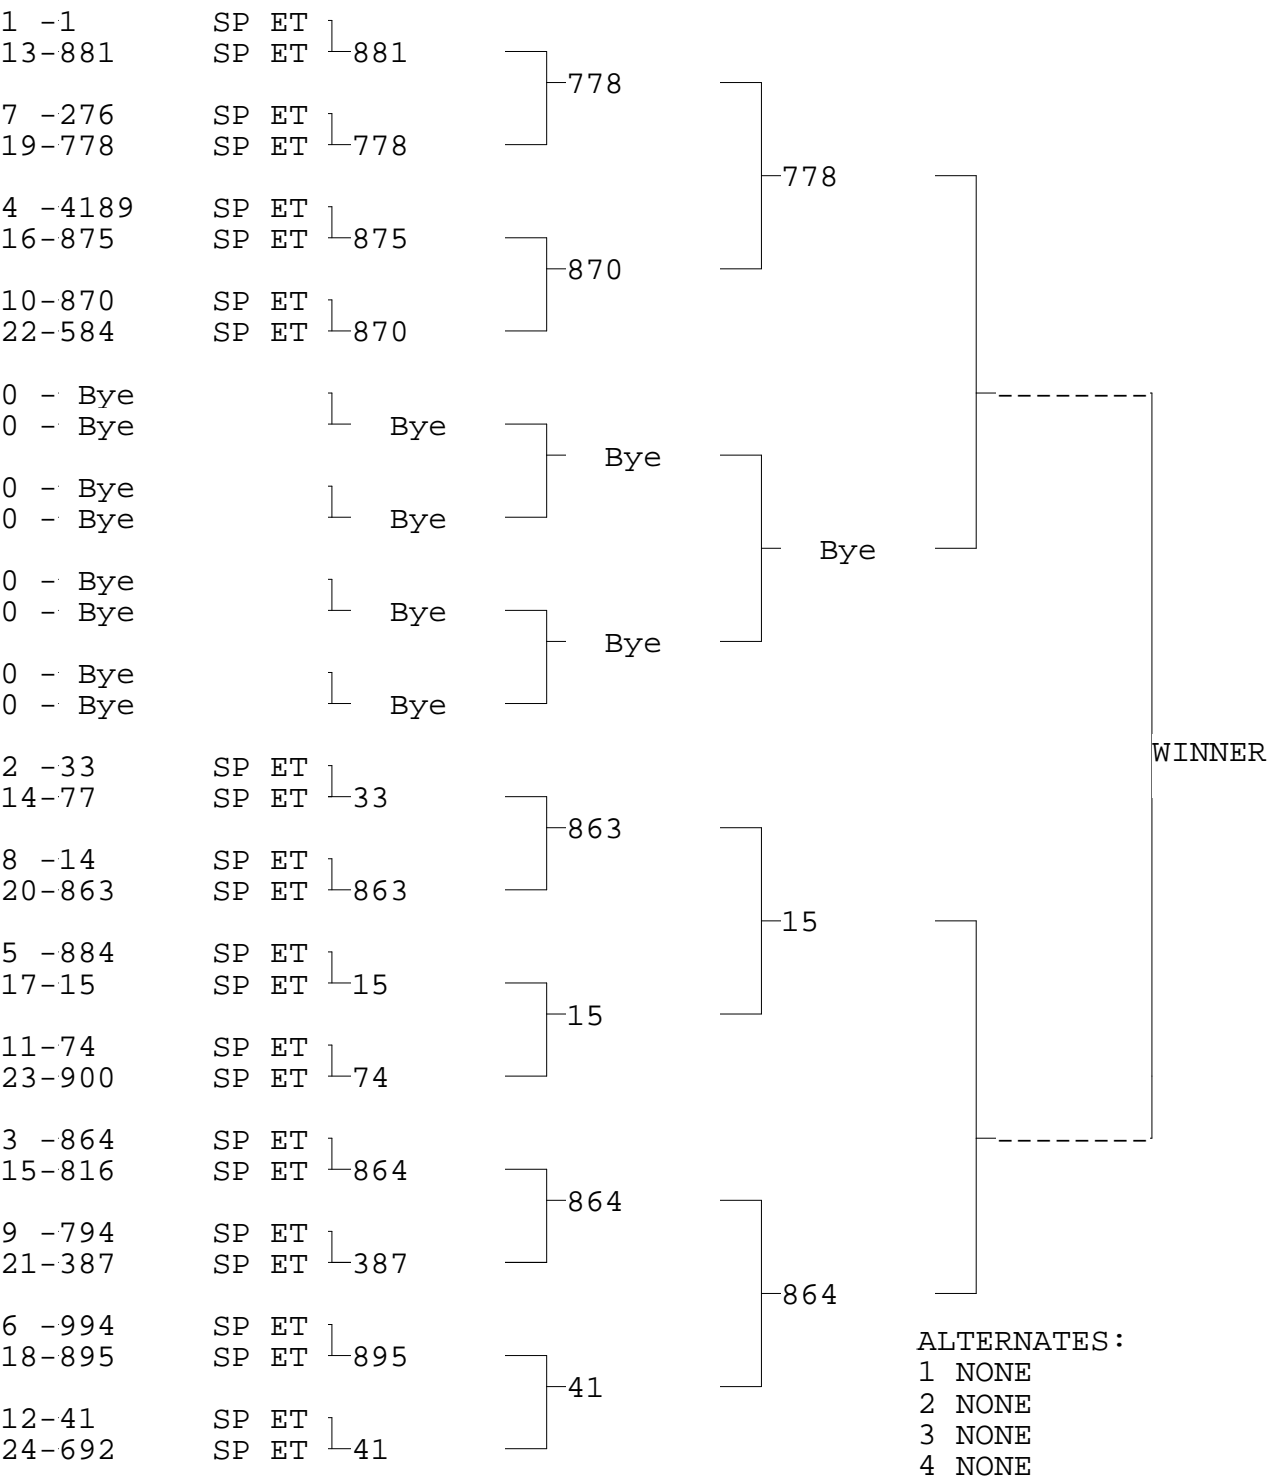

SPORTSMAN ET

TSI RACENET SYSTEM  
PROGRESSIVE LADDER FOR 24 CARS

2017-06-25  
5:11:40 PM

OFFICIAL