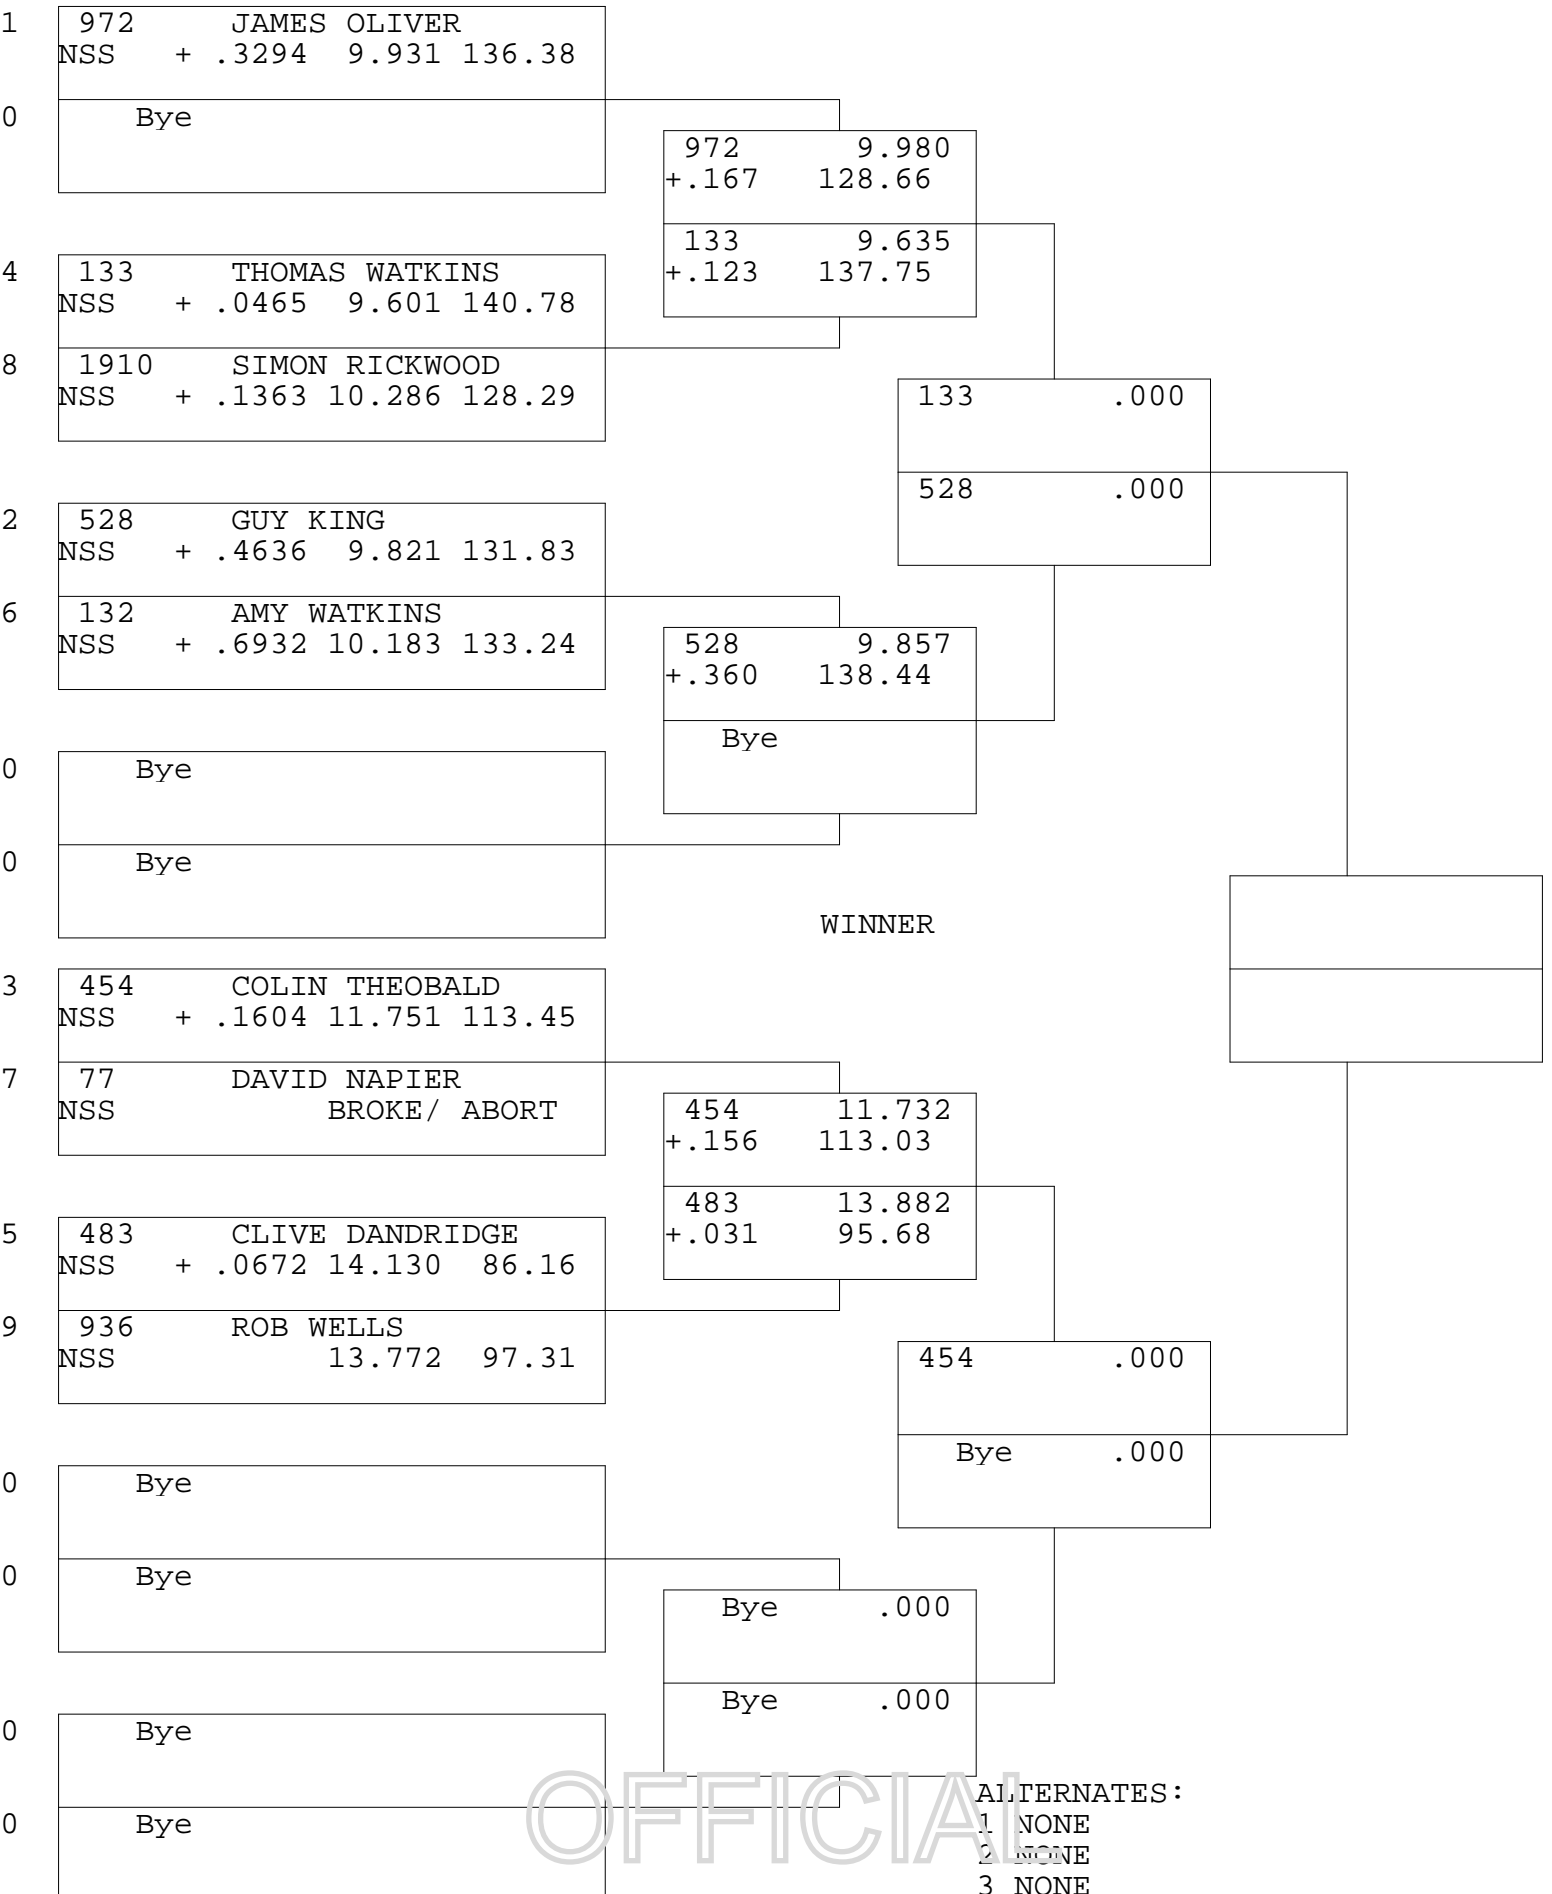

NOSTALGIA S/STOCK

TSI RACENET SYSTEM  
 PROGRESSIVE LADDER FOR 9 CARS

2017-06-25  
 5:00:15 PM

OFFICIAL ALTERNATES:  
 1 NONE  
 2 NONE  
 3 NONE  
 4 NONE