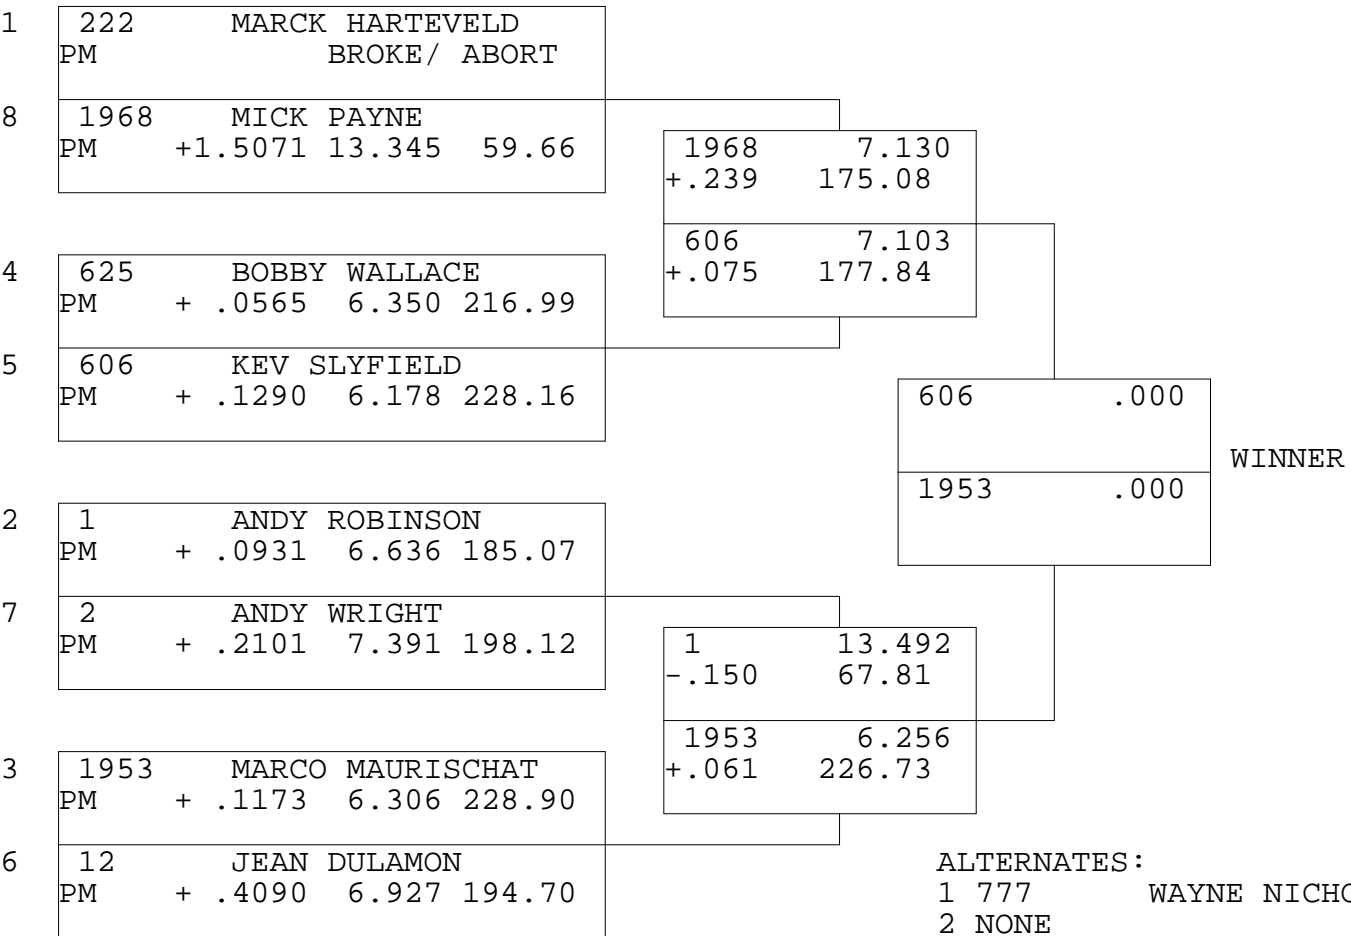

MSA PRO MODIFIED

TSI RACENET SYSTEM
 PROGRESSIVE LADDER FOR 8 CARS

2017-06-25
 4:09:07 PM

OFFICIAL