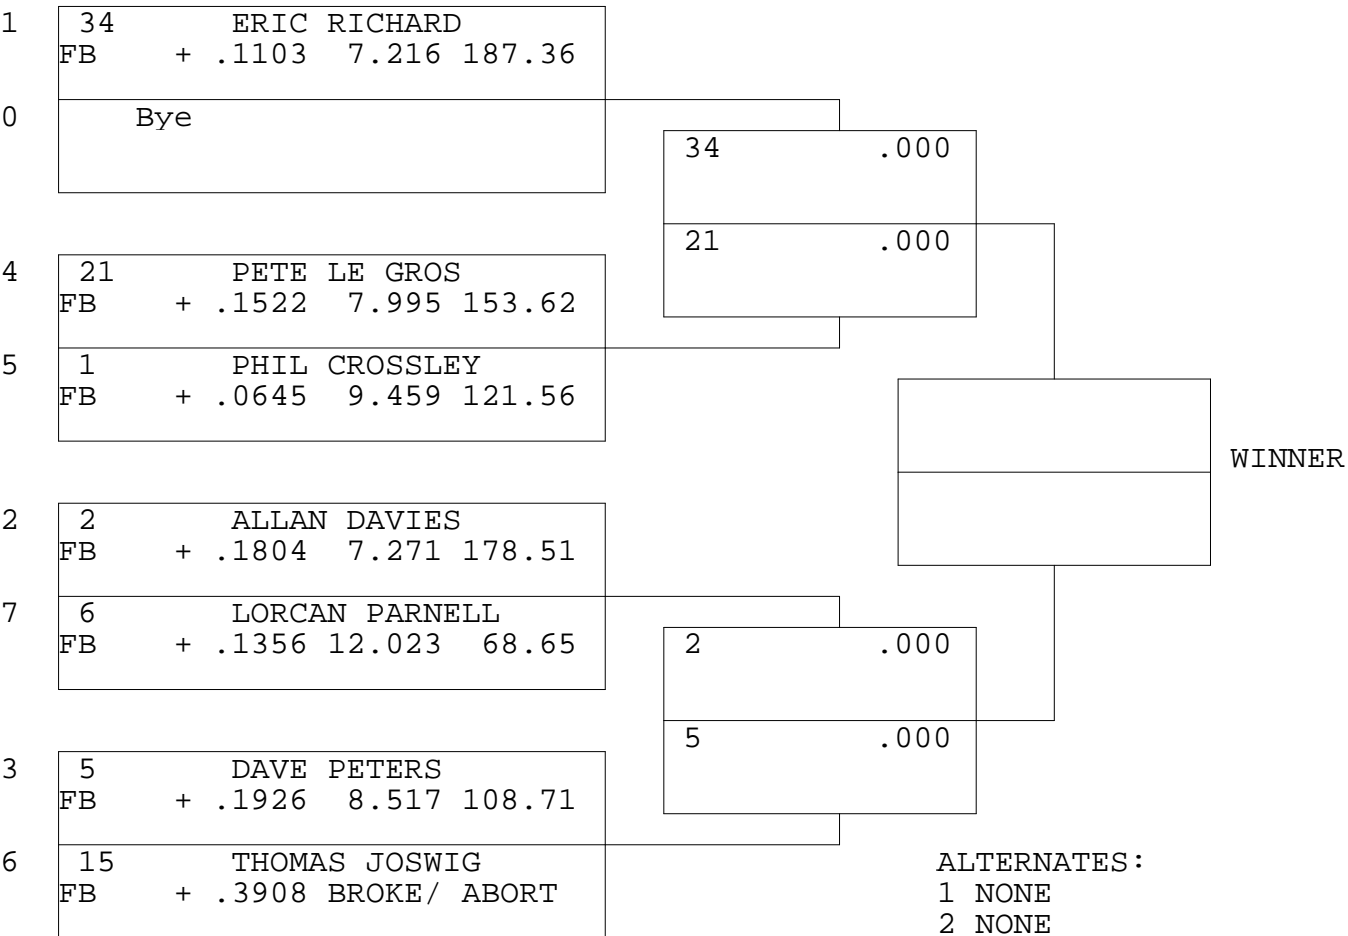

FUNNY BIKE

TSI RACENET SYSTEM
 PROGRESSIVE LADDER FOR 7 CARS

2017-06-25
 12:07:11 PM

OFFICIAL