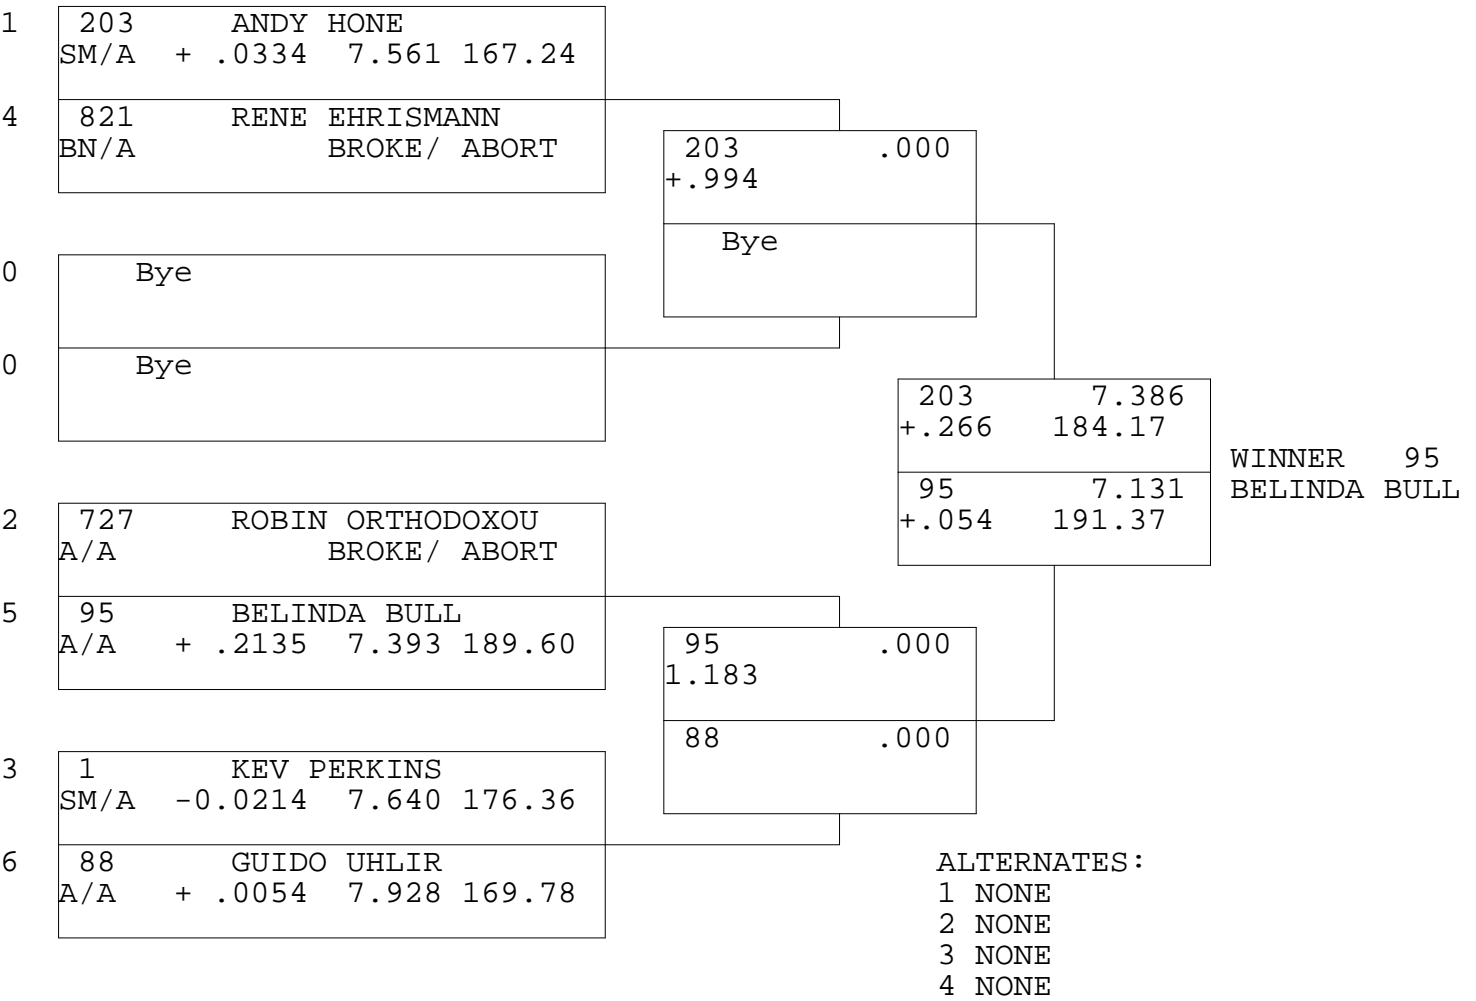

COMP ELIMINATOR

TSI RACENET SYSTEM
 PROGRESSIVE LADDER FOR 6 CARS

2017-06-25
 5:04:19 PM

OFFICIAL