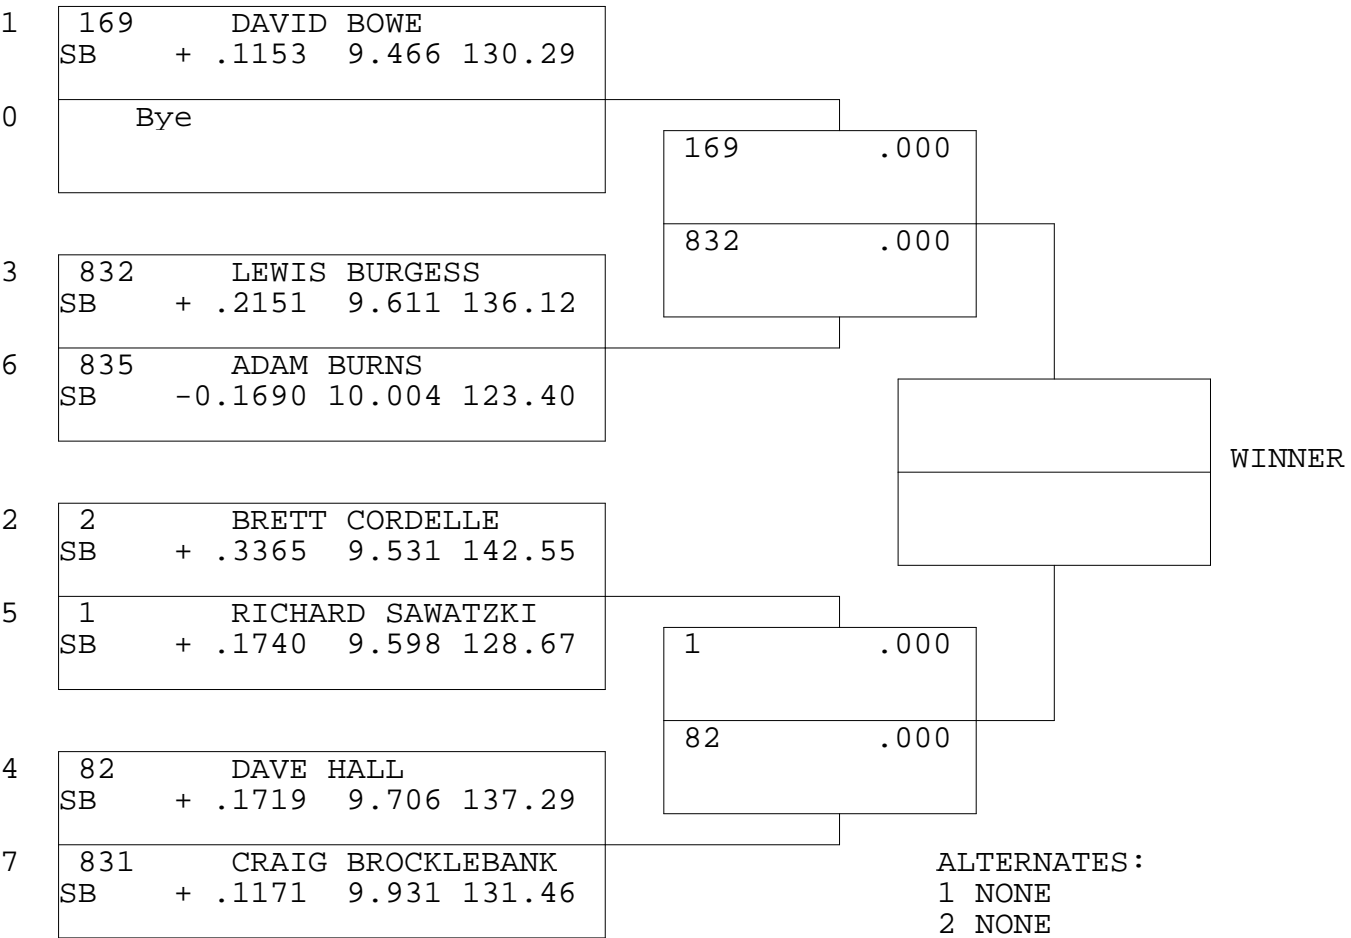

9.50 BIKE

TSI RACENET SYSTEM  
 PROGRESSIVE LADDER FOR 7 CARS

2017-06-25  
 4:12:34 PM

OFFICIAL