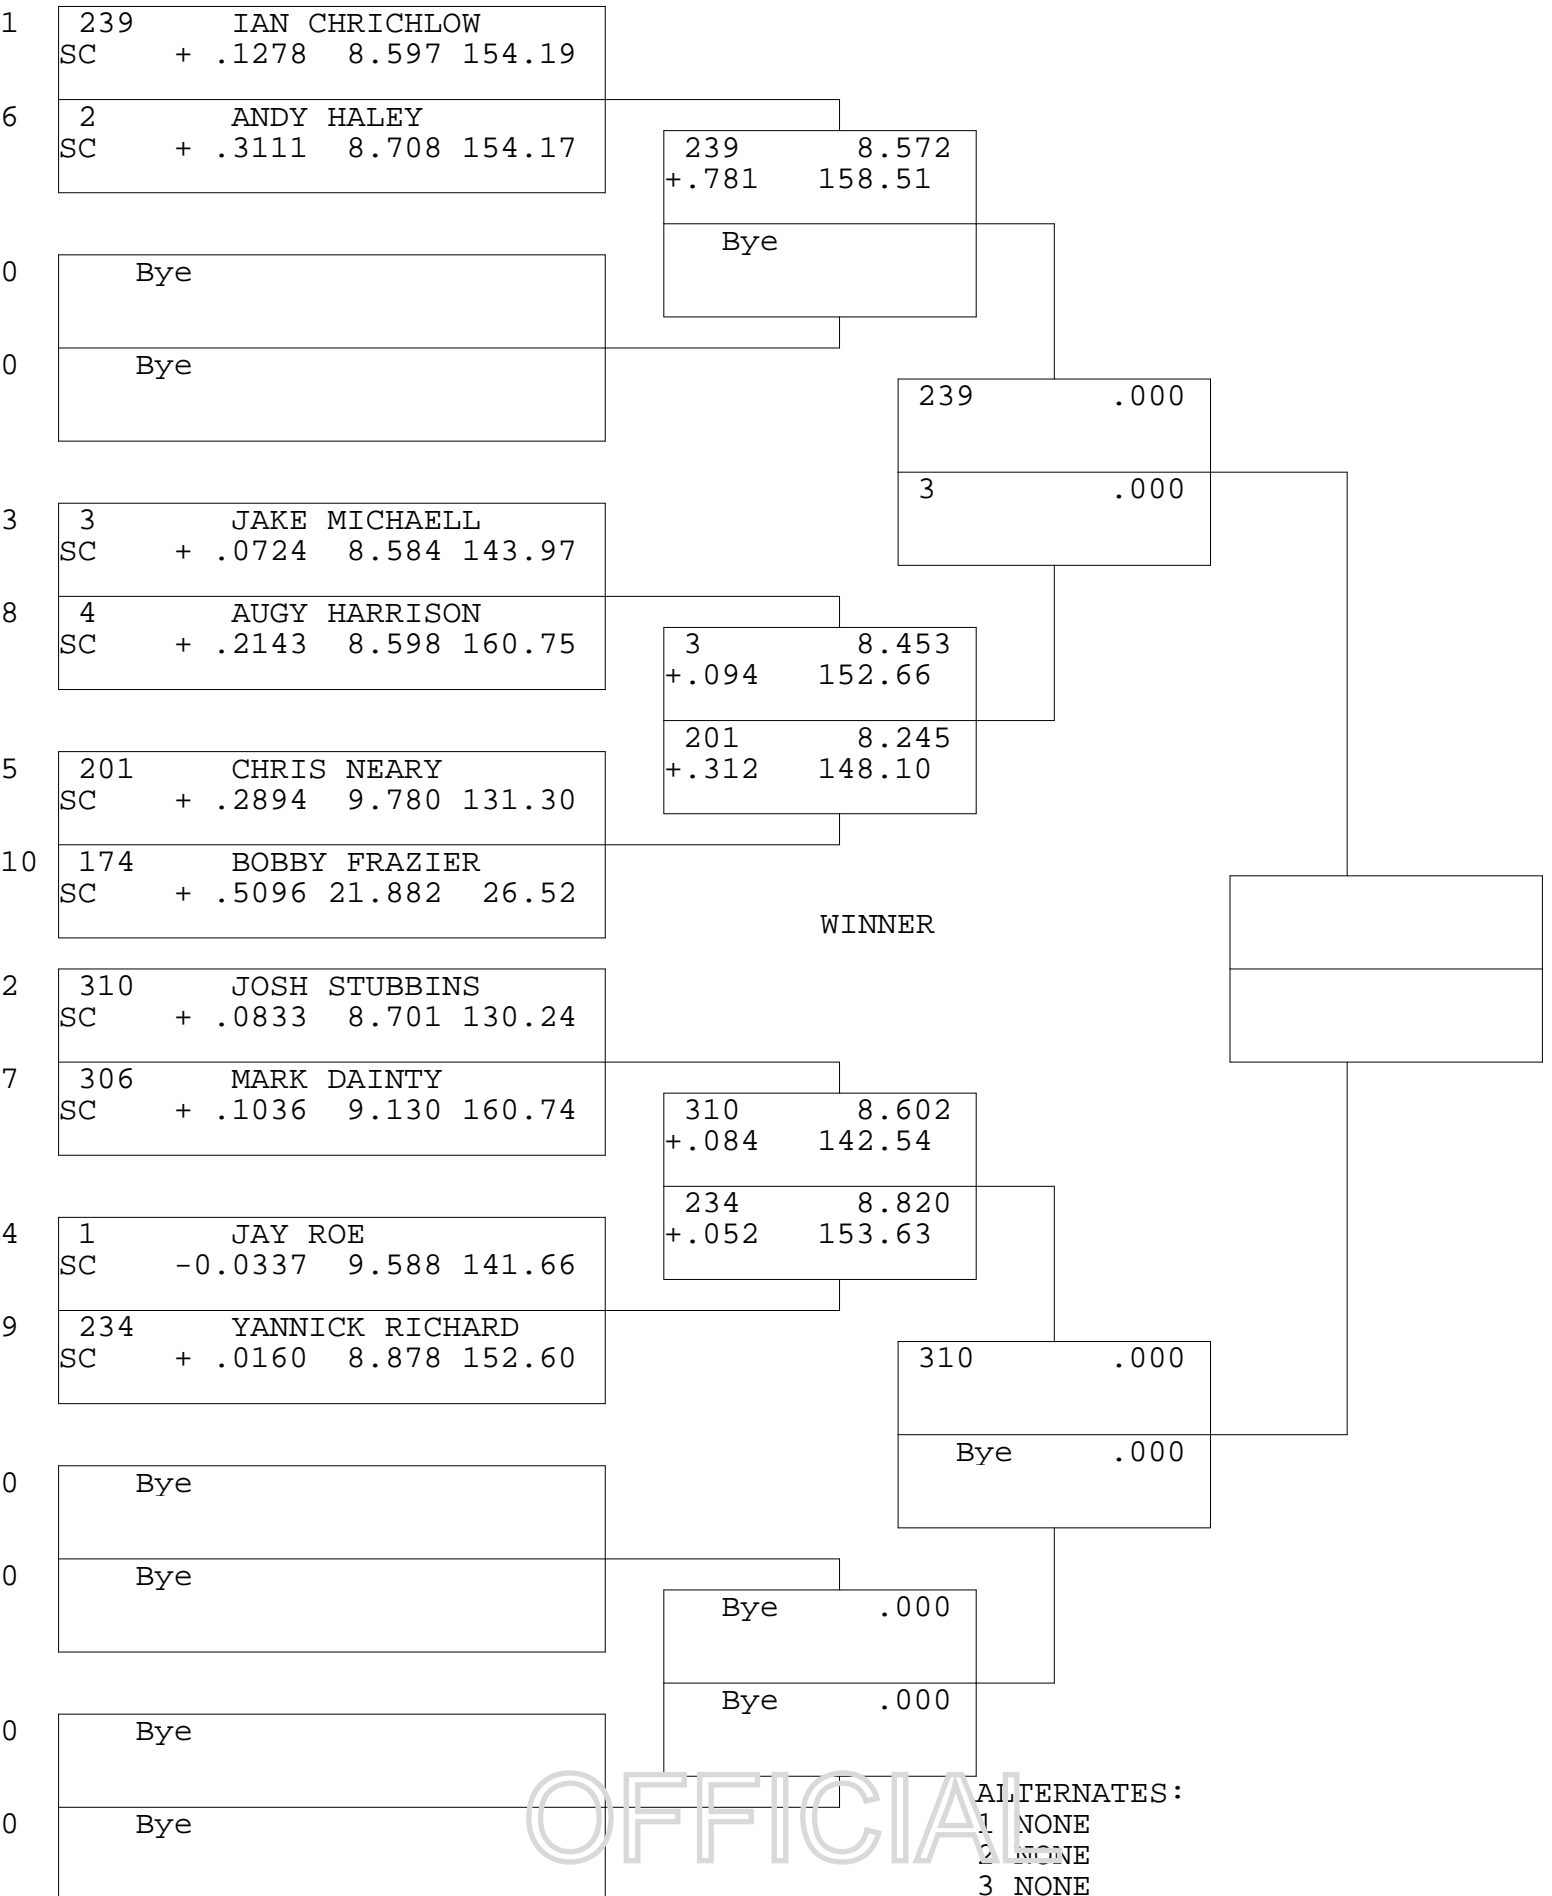

8.50 BIKE

TSI RACENET SYSTEM
PROGRESSIVE LADDER FOR 10 CARS

2017-06-25
4:15:22 PM

ALTERNATES:
1 NONE
2 NONE
3 NONE
4 NONE

OFFICIAL