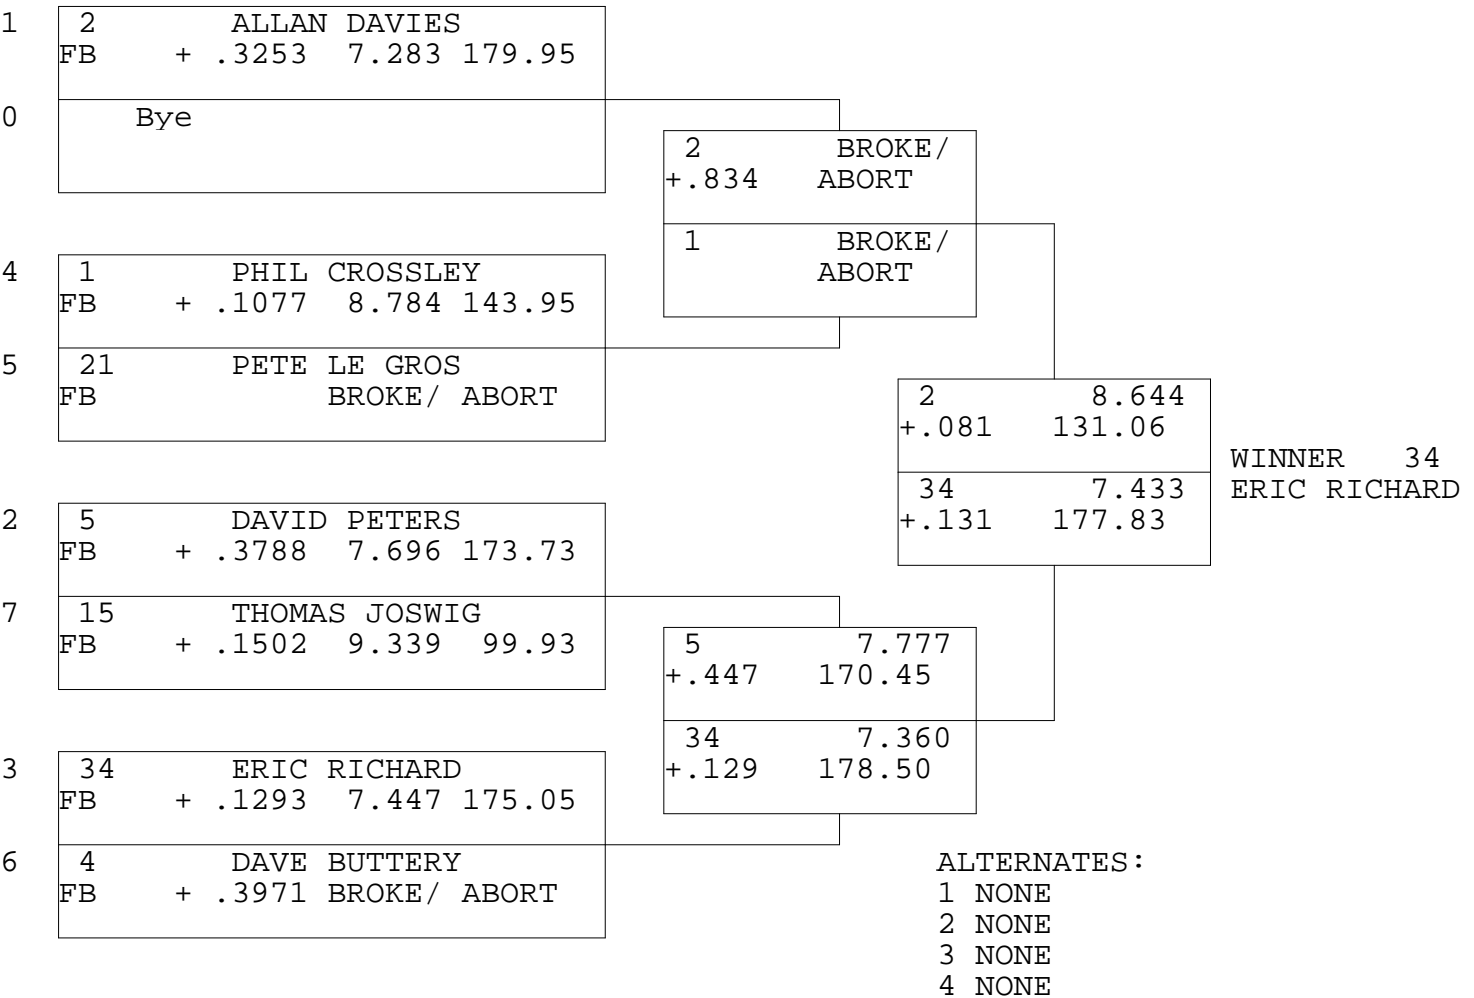

FUNNY BIKE

TSI RACENET SYSTEM  
 PROGRESSIVE LADDER FOR 7 CARS

2017-05-21  
 5:32:00 PM

OFFICIAL