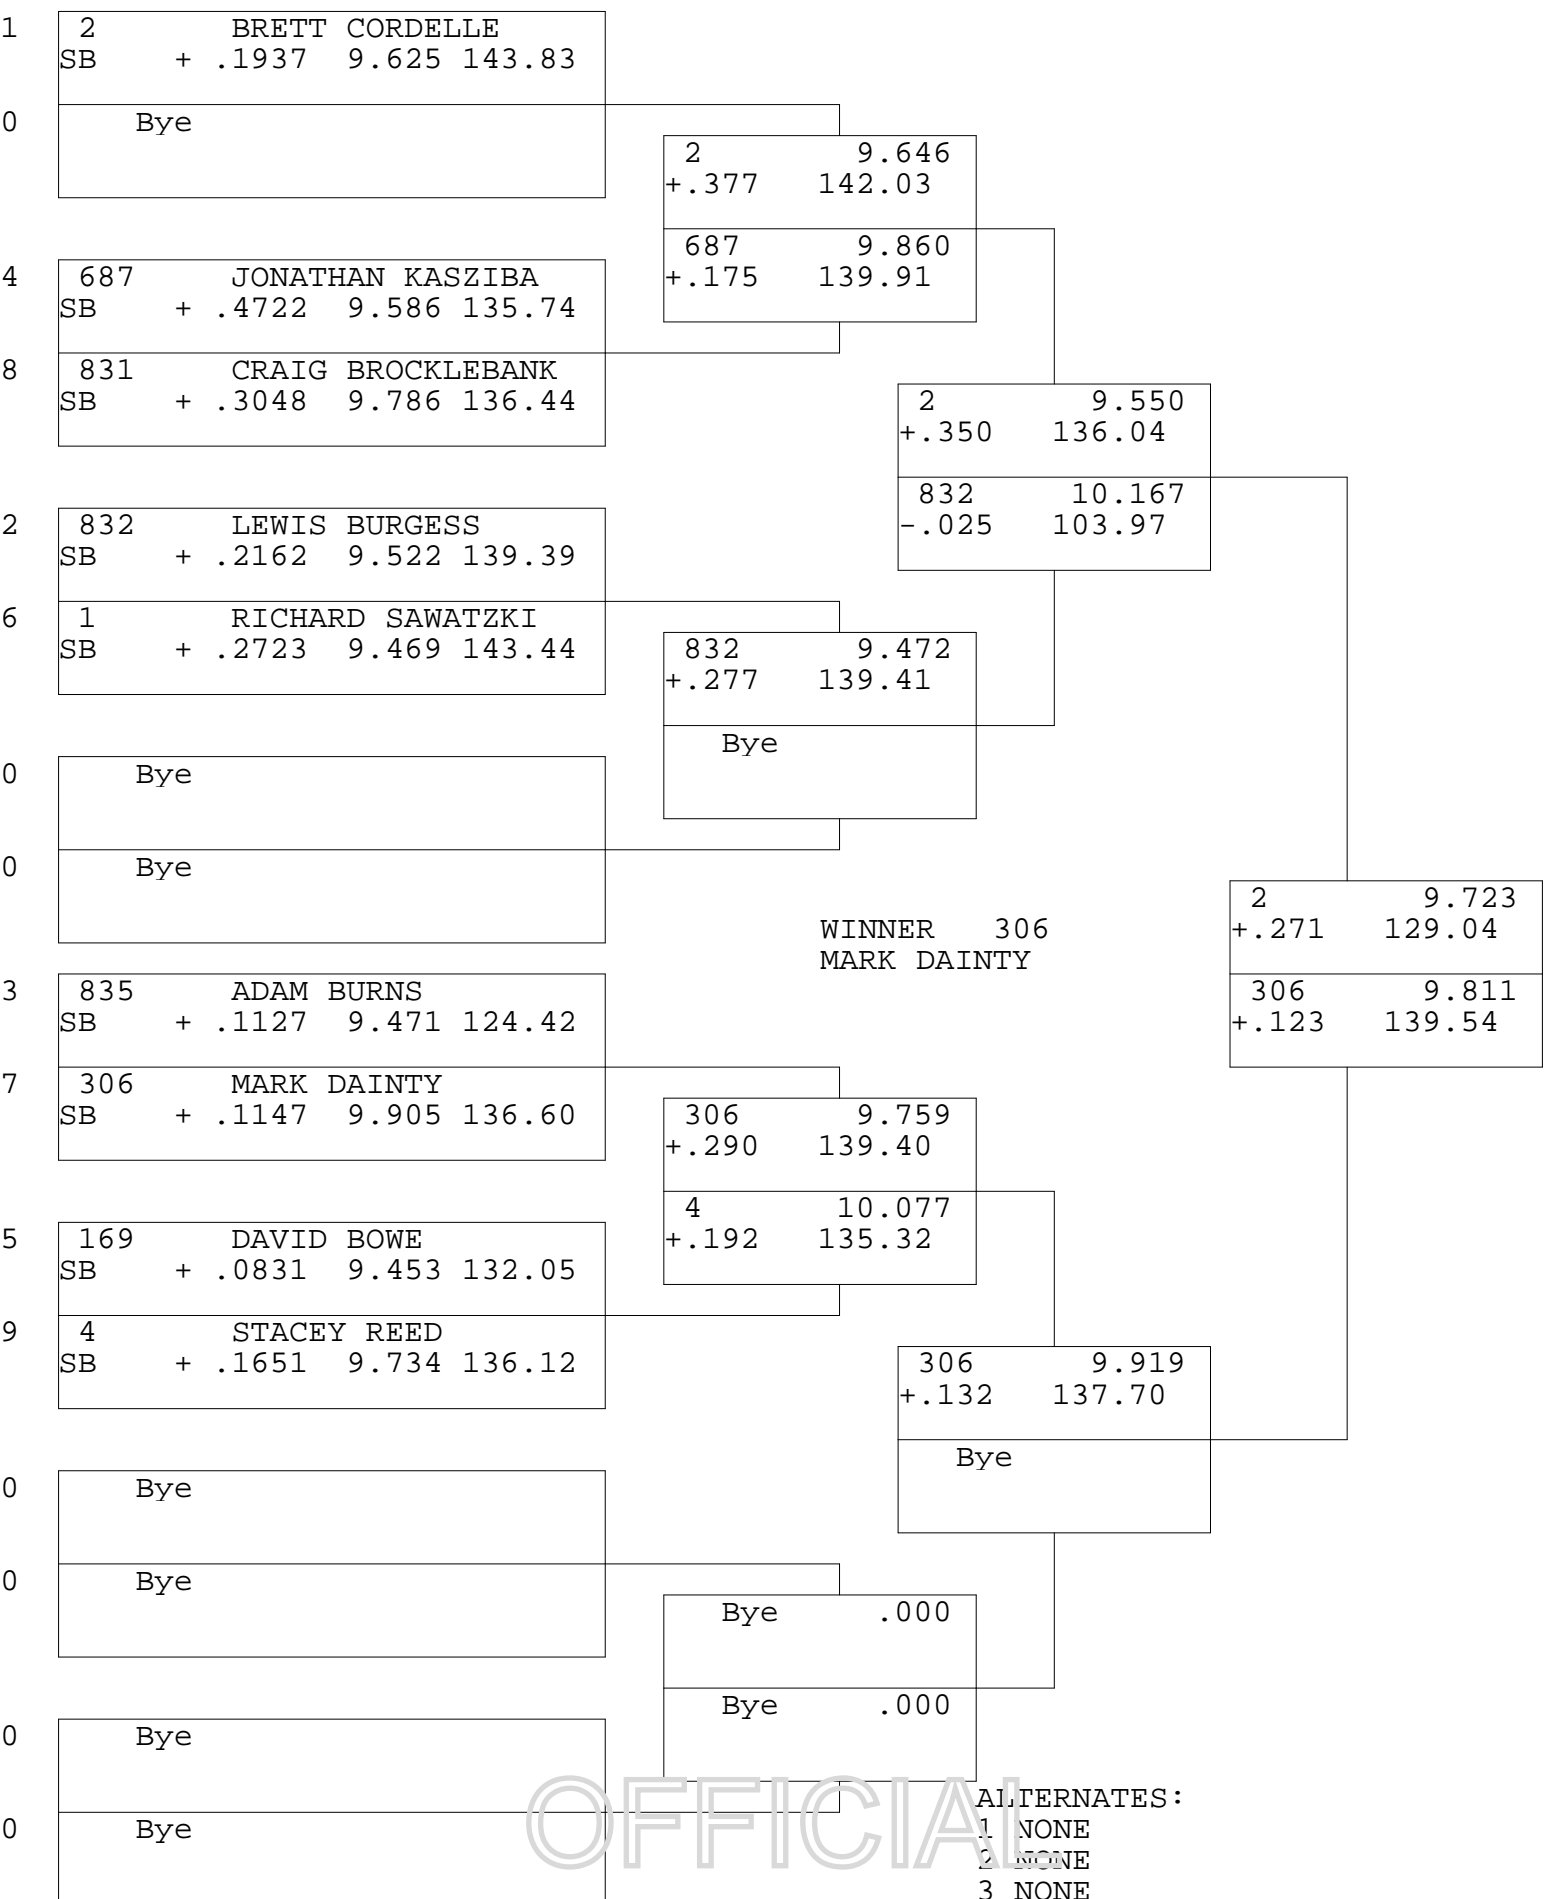

9.50 BIKE

TSI RACENET SYSTEM  
PROGRESSIVE LADDER FOR 9 CARS

2017-05-21  
5:26:56 PM

OFFICIAL ALTERNATES:  
1 NONE  
2 NONE  
3 NONE  
4 NONE