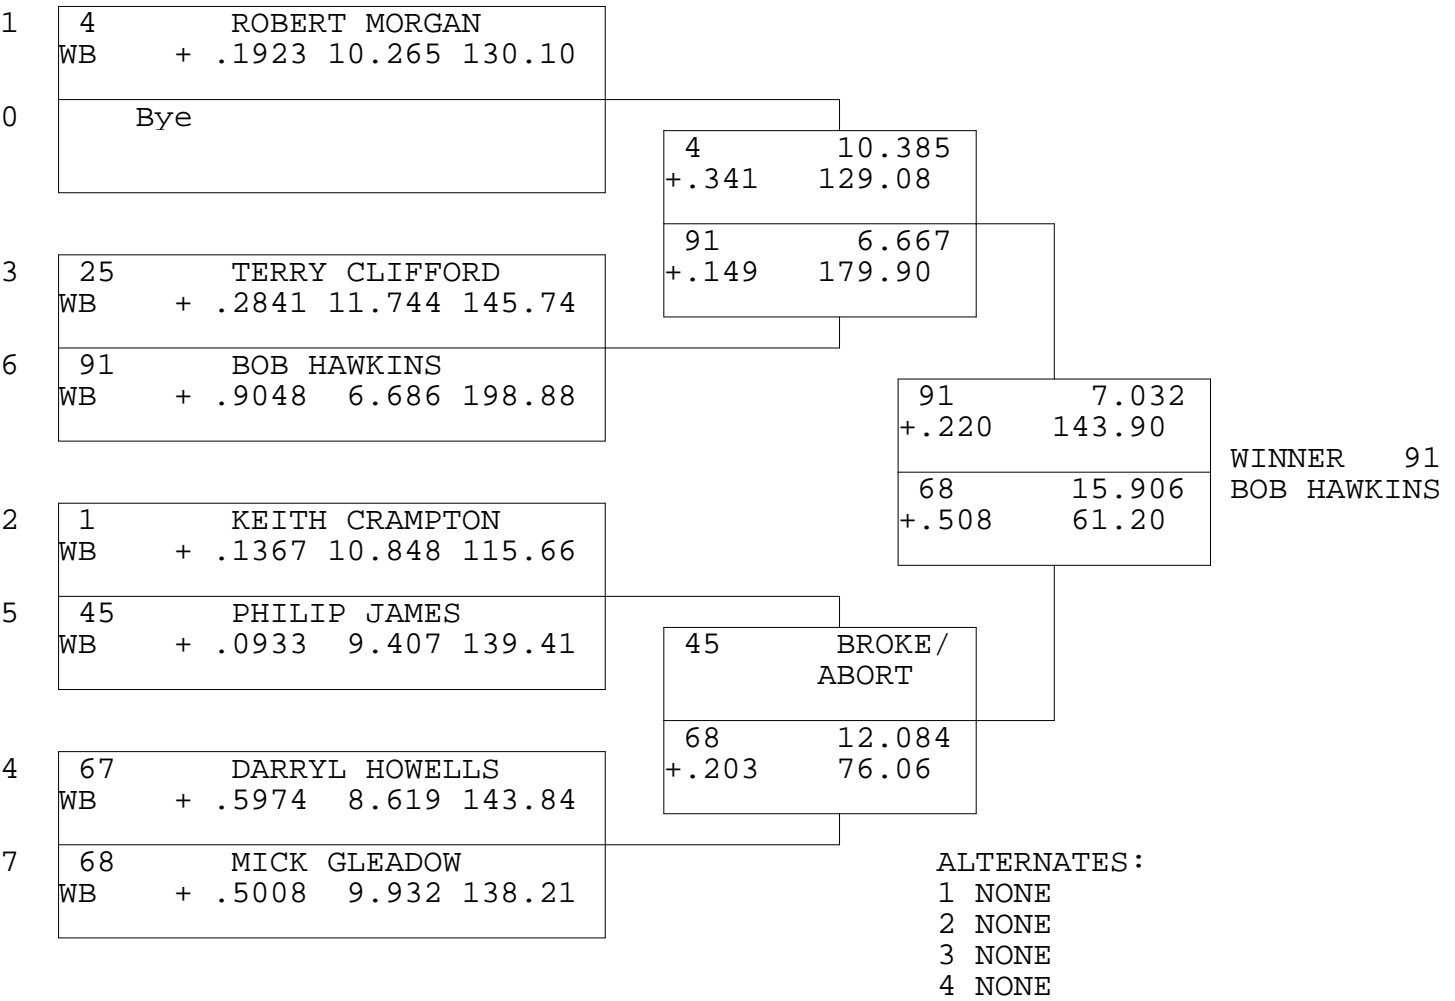

WILD BUNCH

TSI RACENET SYSTEM
 PROGRESSIVE LADDER FOR 7 CARS

2017-09-24
 5:05:24 PM

OFFICIAL