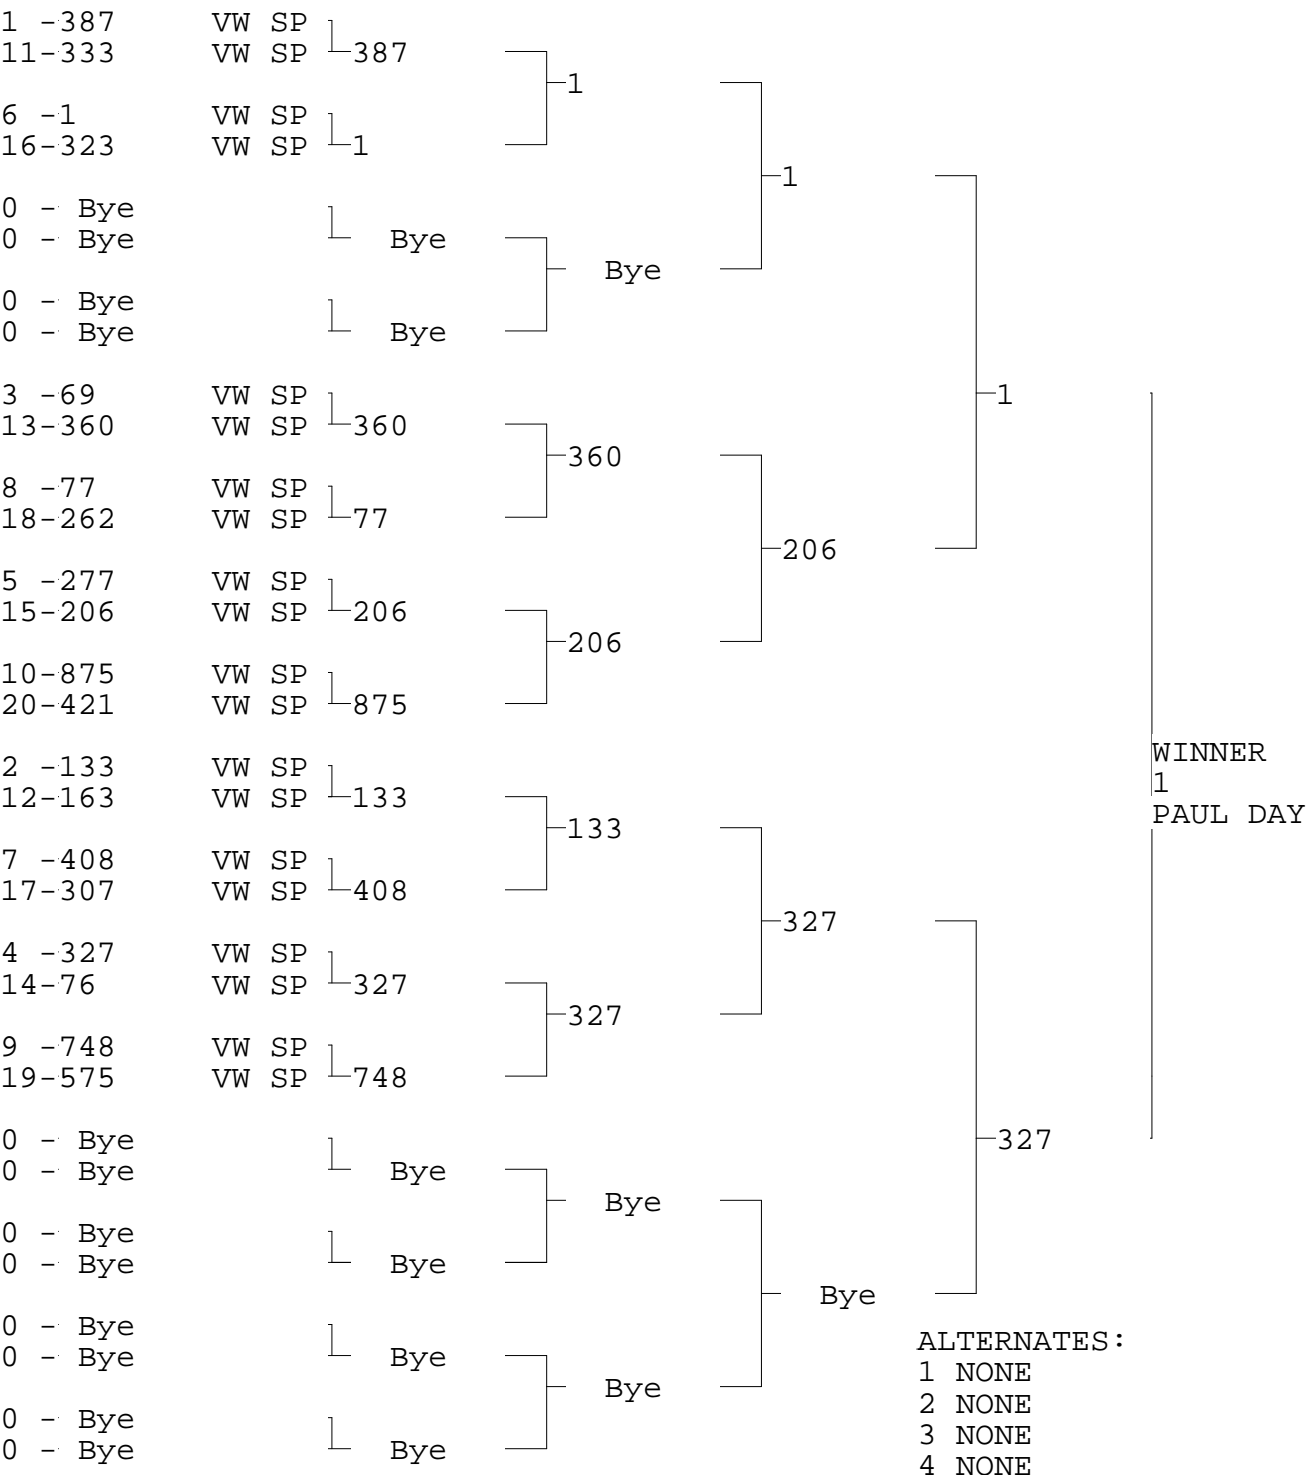

VW SPORTSMAN

TSI RACENET SYSTEM
PROGRESSIVE LADDER FOR 20 CARS

2017-09-24
5:03:35 PM

OFFICIAL