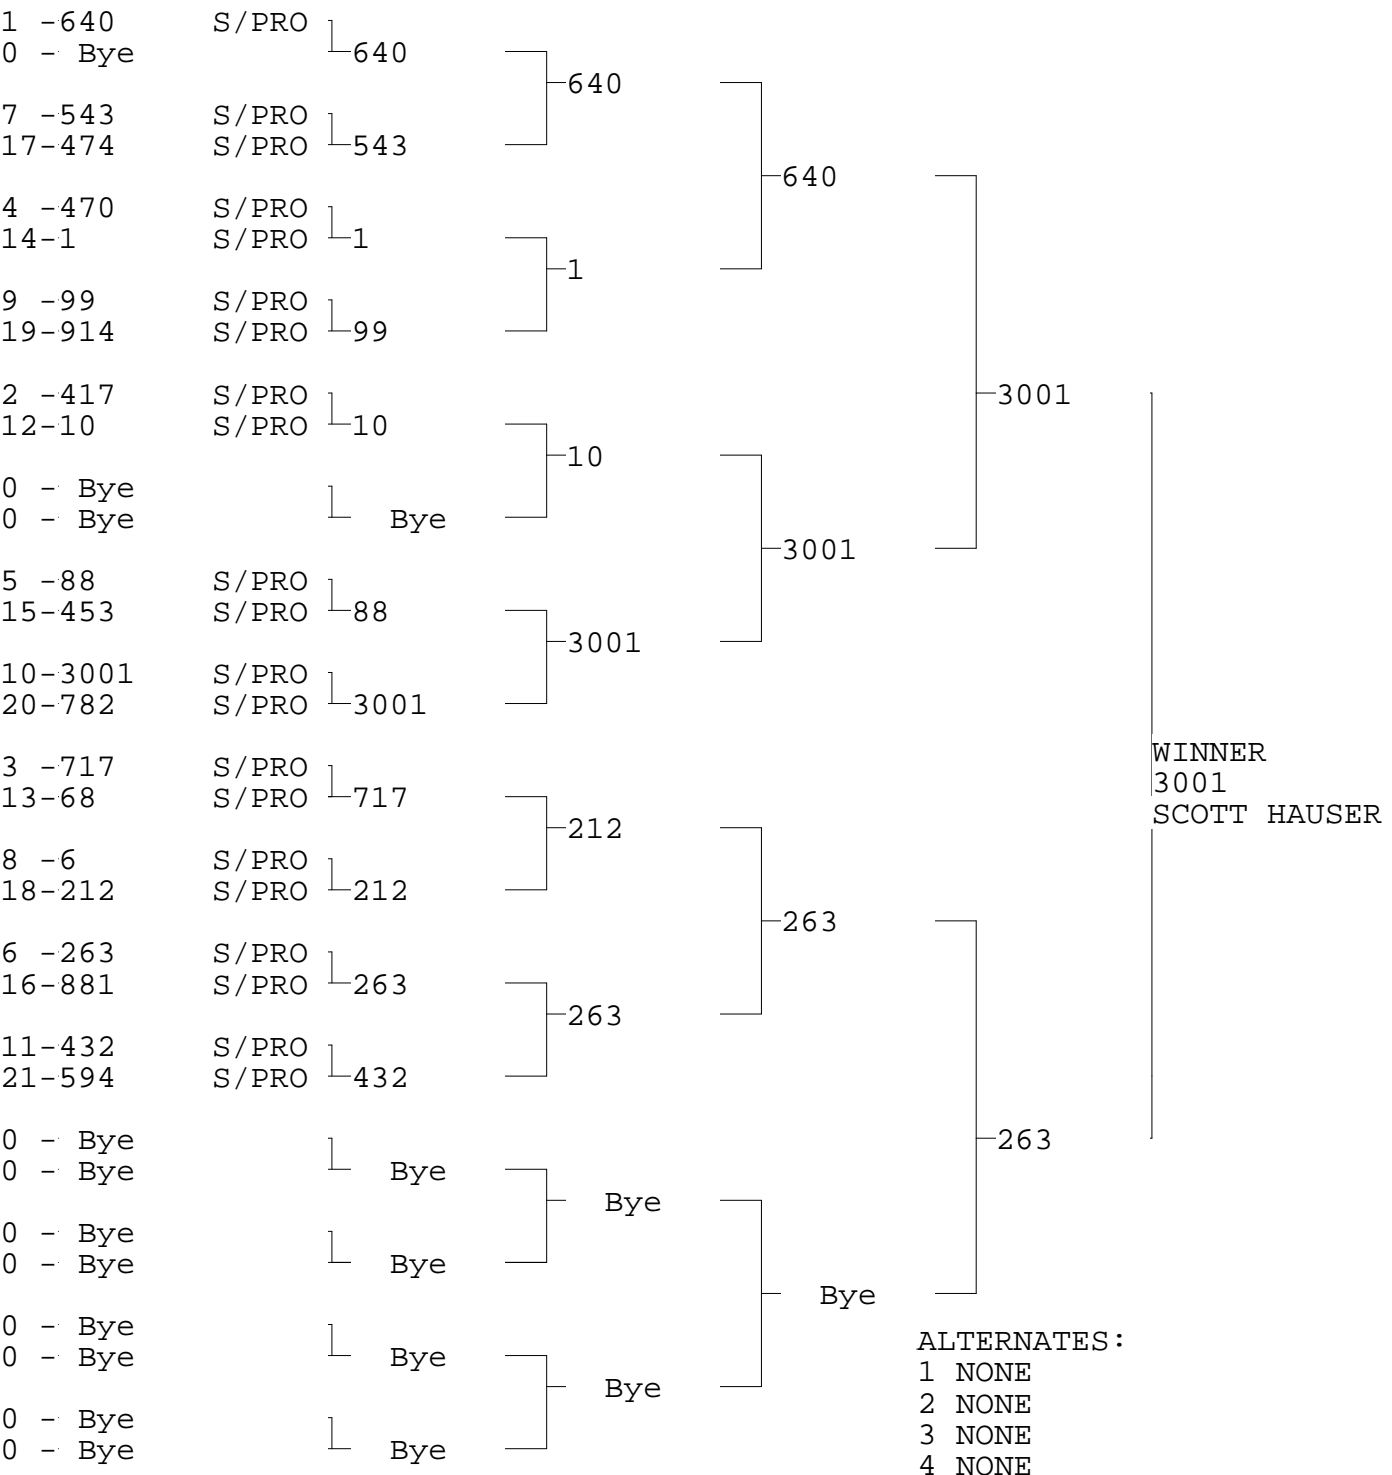

SUPER PRO ET

TSI RACENET SYSTEM  
PROGRESSIVE LADDER FOR 21 CARS

2017-09-24  
5:15:54 PM

OFFICIAL