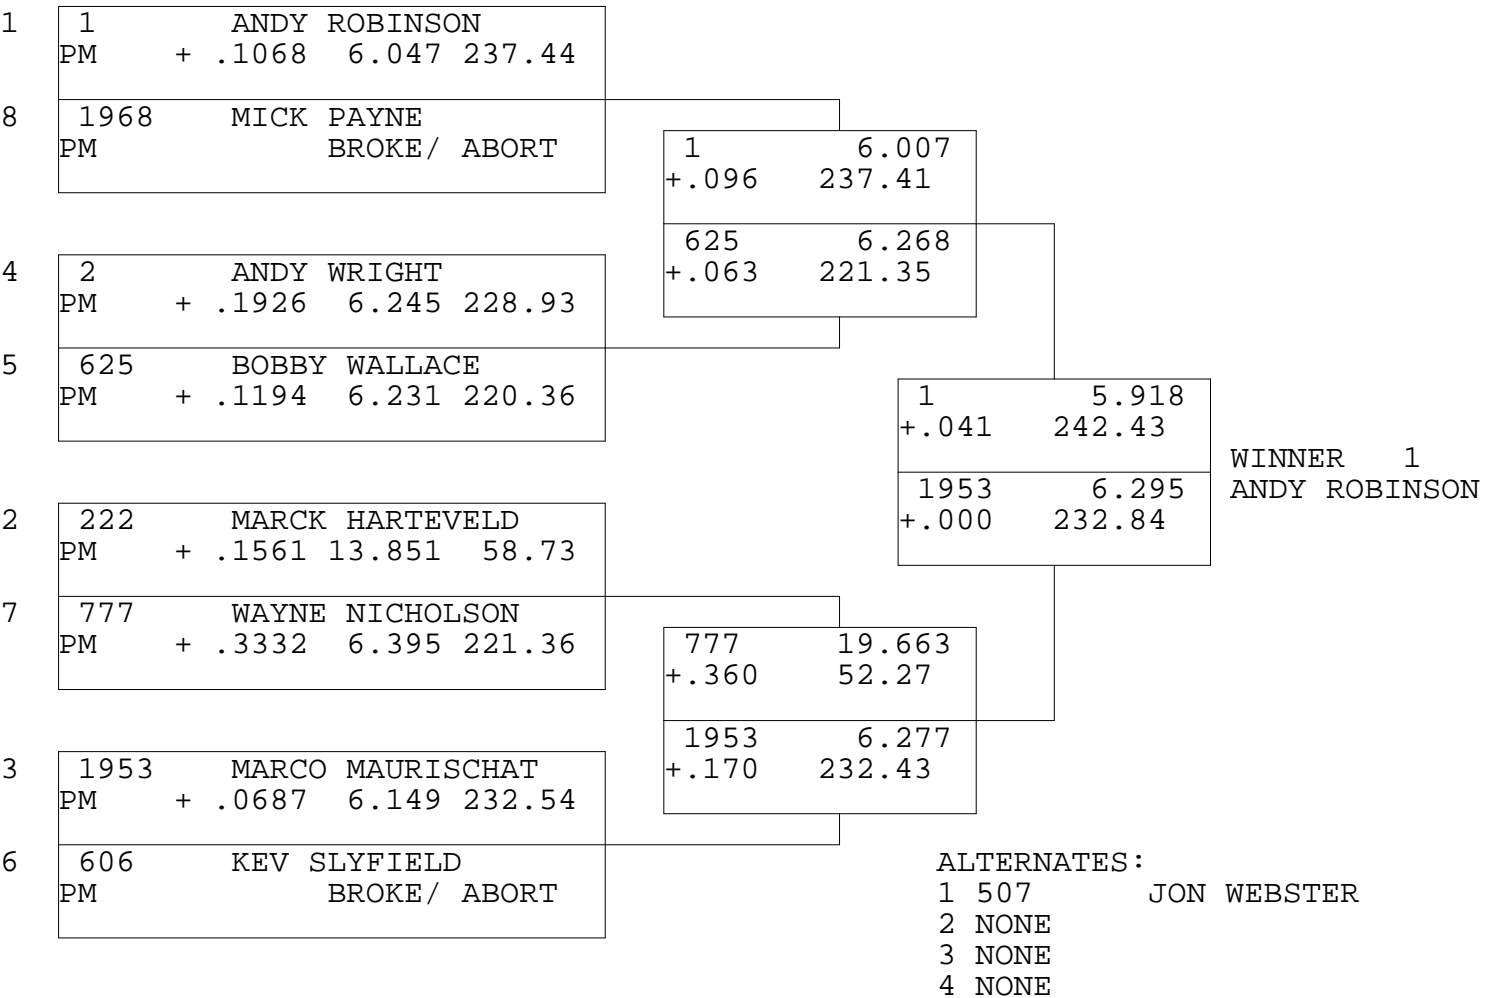

MSA PRO MODIFIED

TSI RACENET SYSTEM
 PROGRESSIVE LADDER FOR 8 CARS

2017-09-24
 4:13:43 PM

OFFICIAL