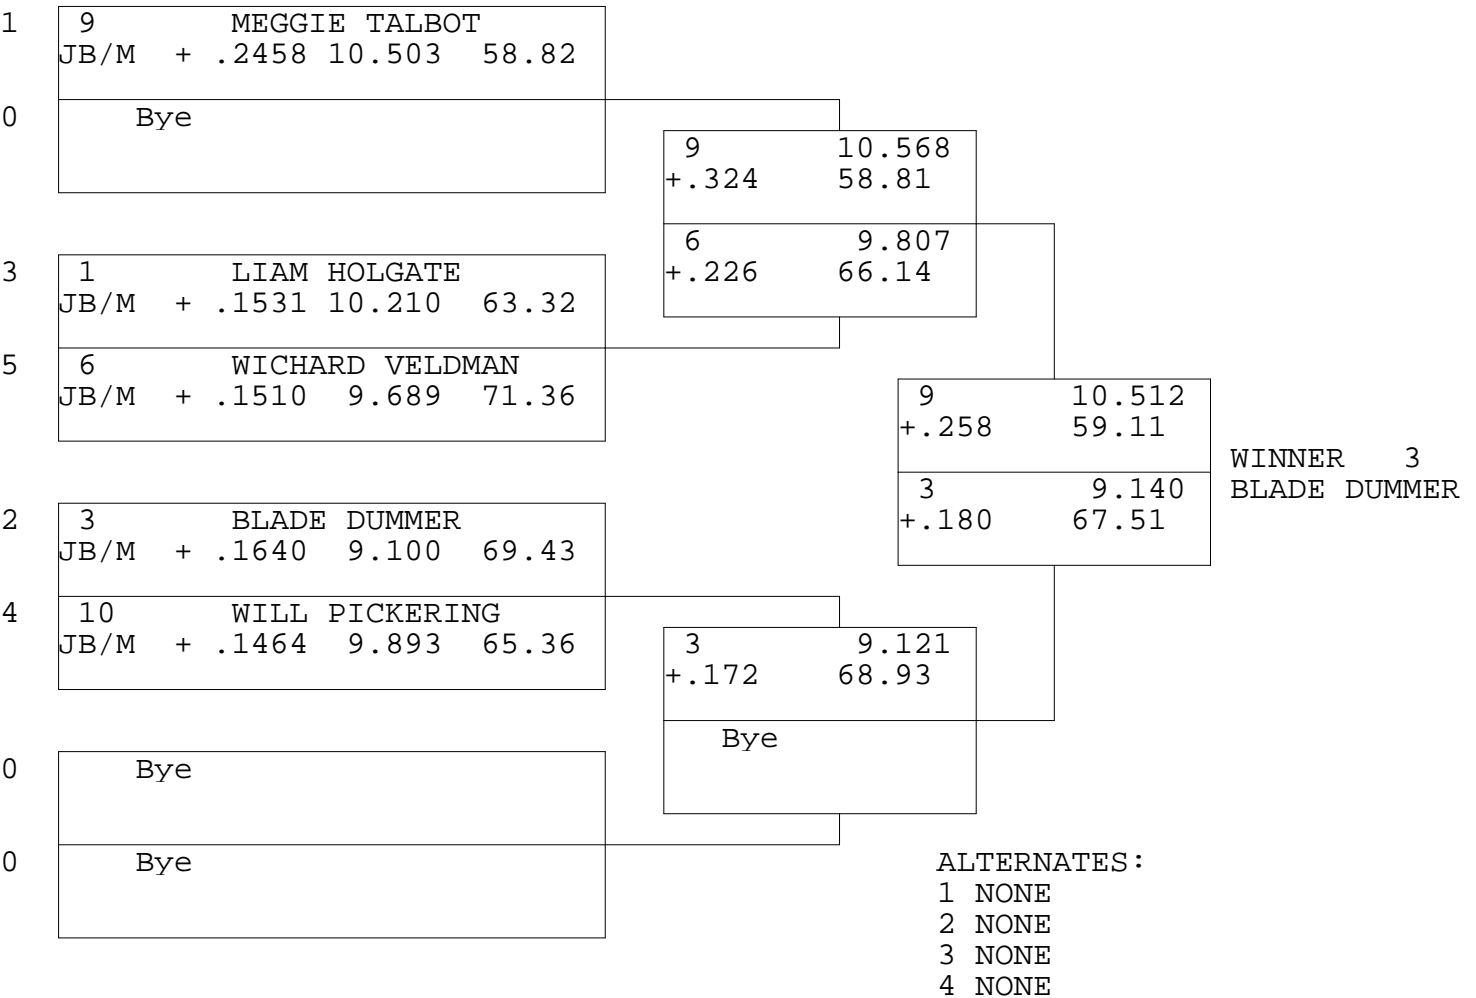

JUNIOR DRAG BIKE

TSI RACENET SYSTEM
 PROGRESSIVE LADDER FOR 5 CARS

2017-09-24
 5:02:21 PM

OFFICIAL