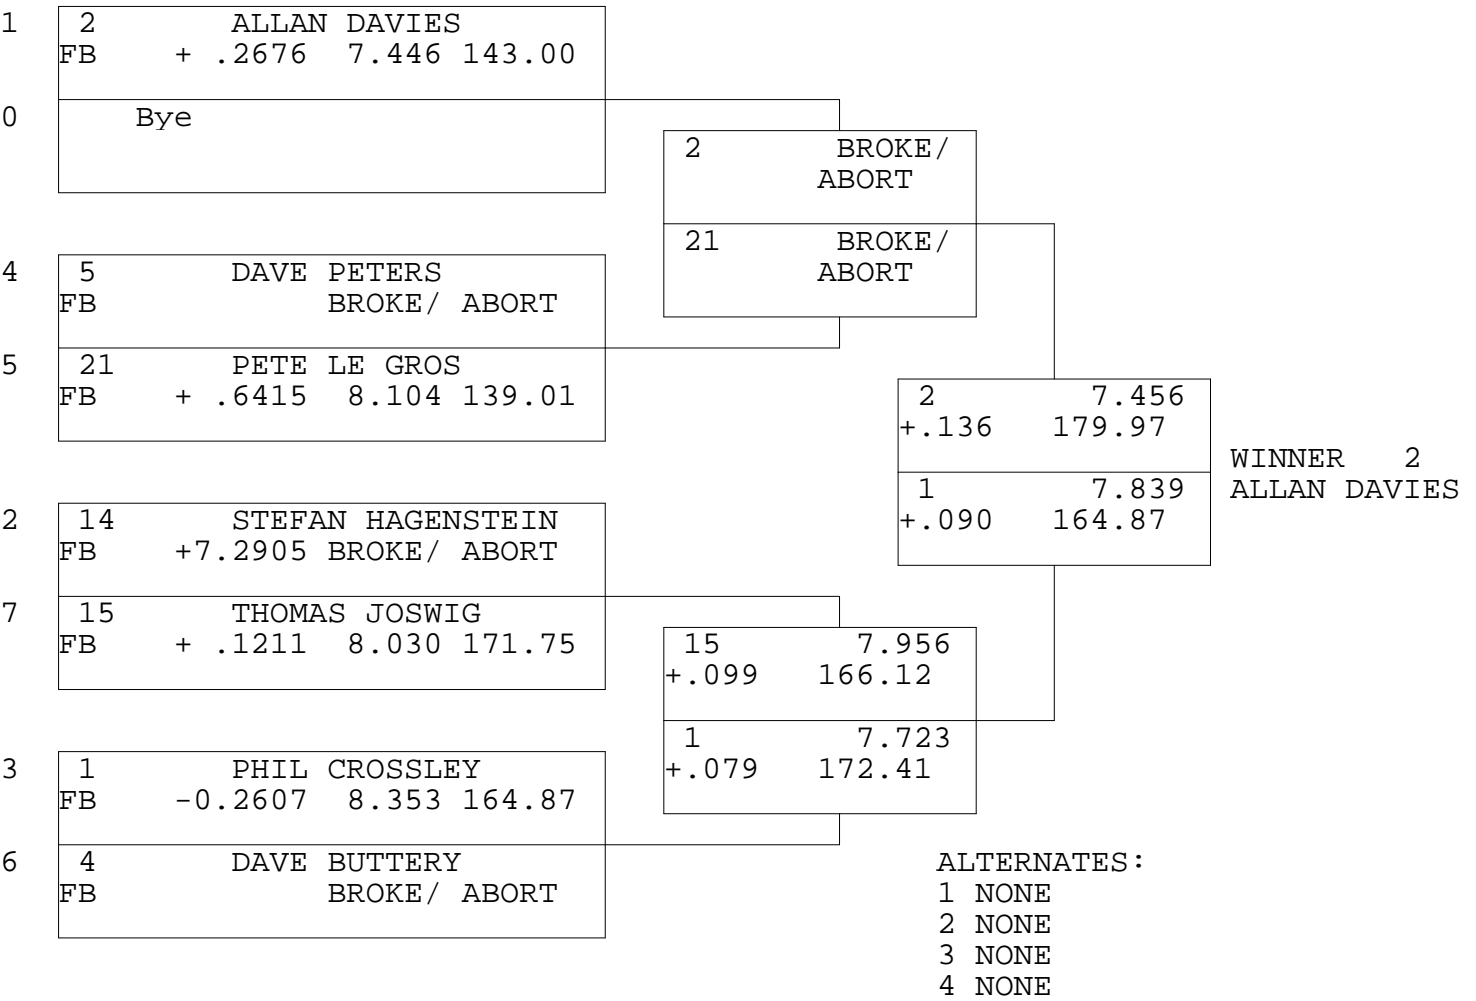

FUNNY BIKE

TSI RACENET SYSTEM  
PROGRESSIVE LADDER FOR 7 CARS

2017-09-24  
5:07:09 PM

OFFICIAL