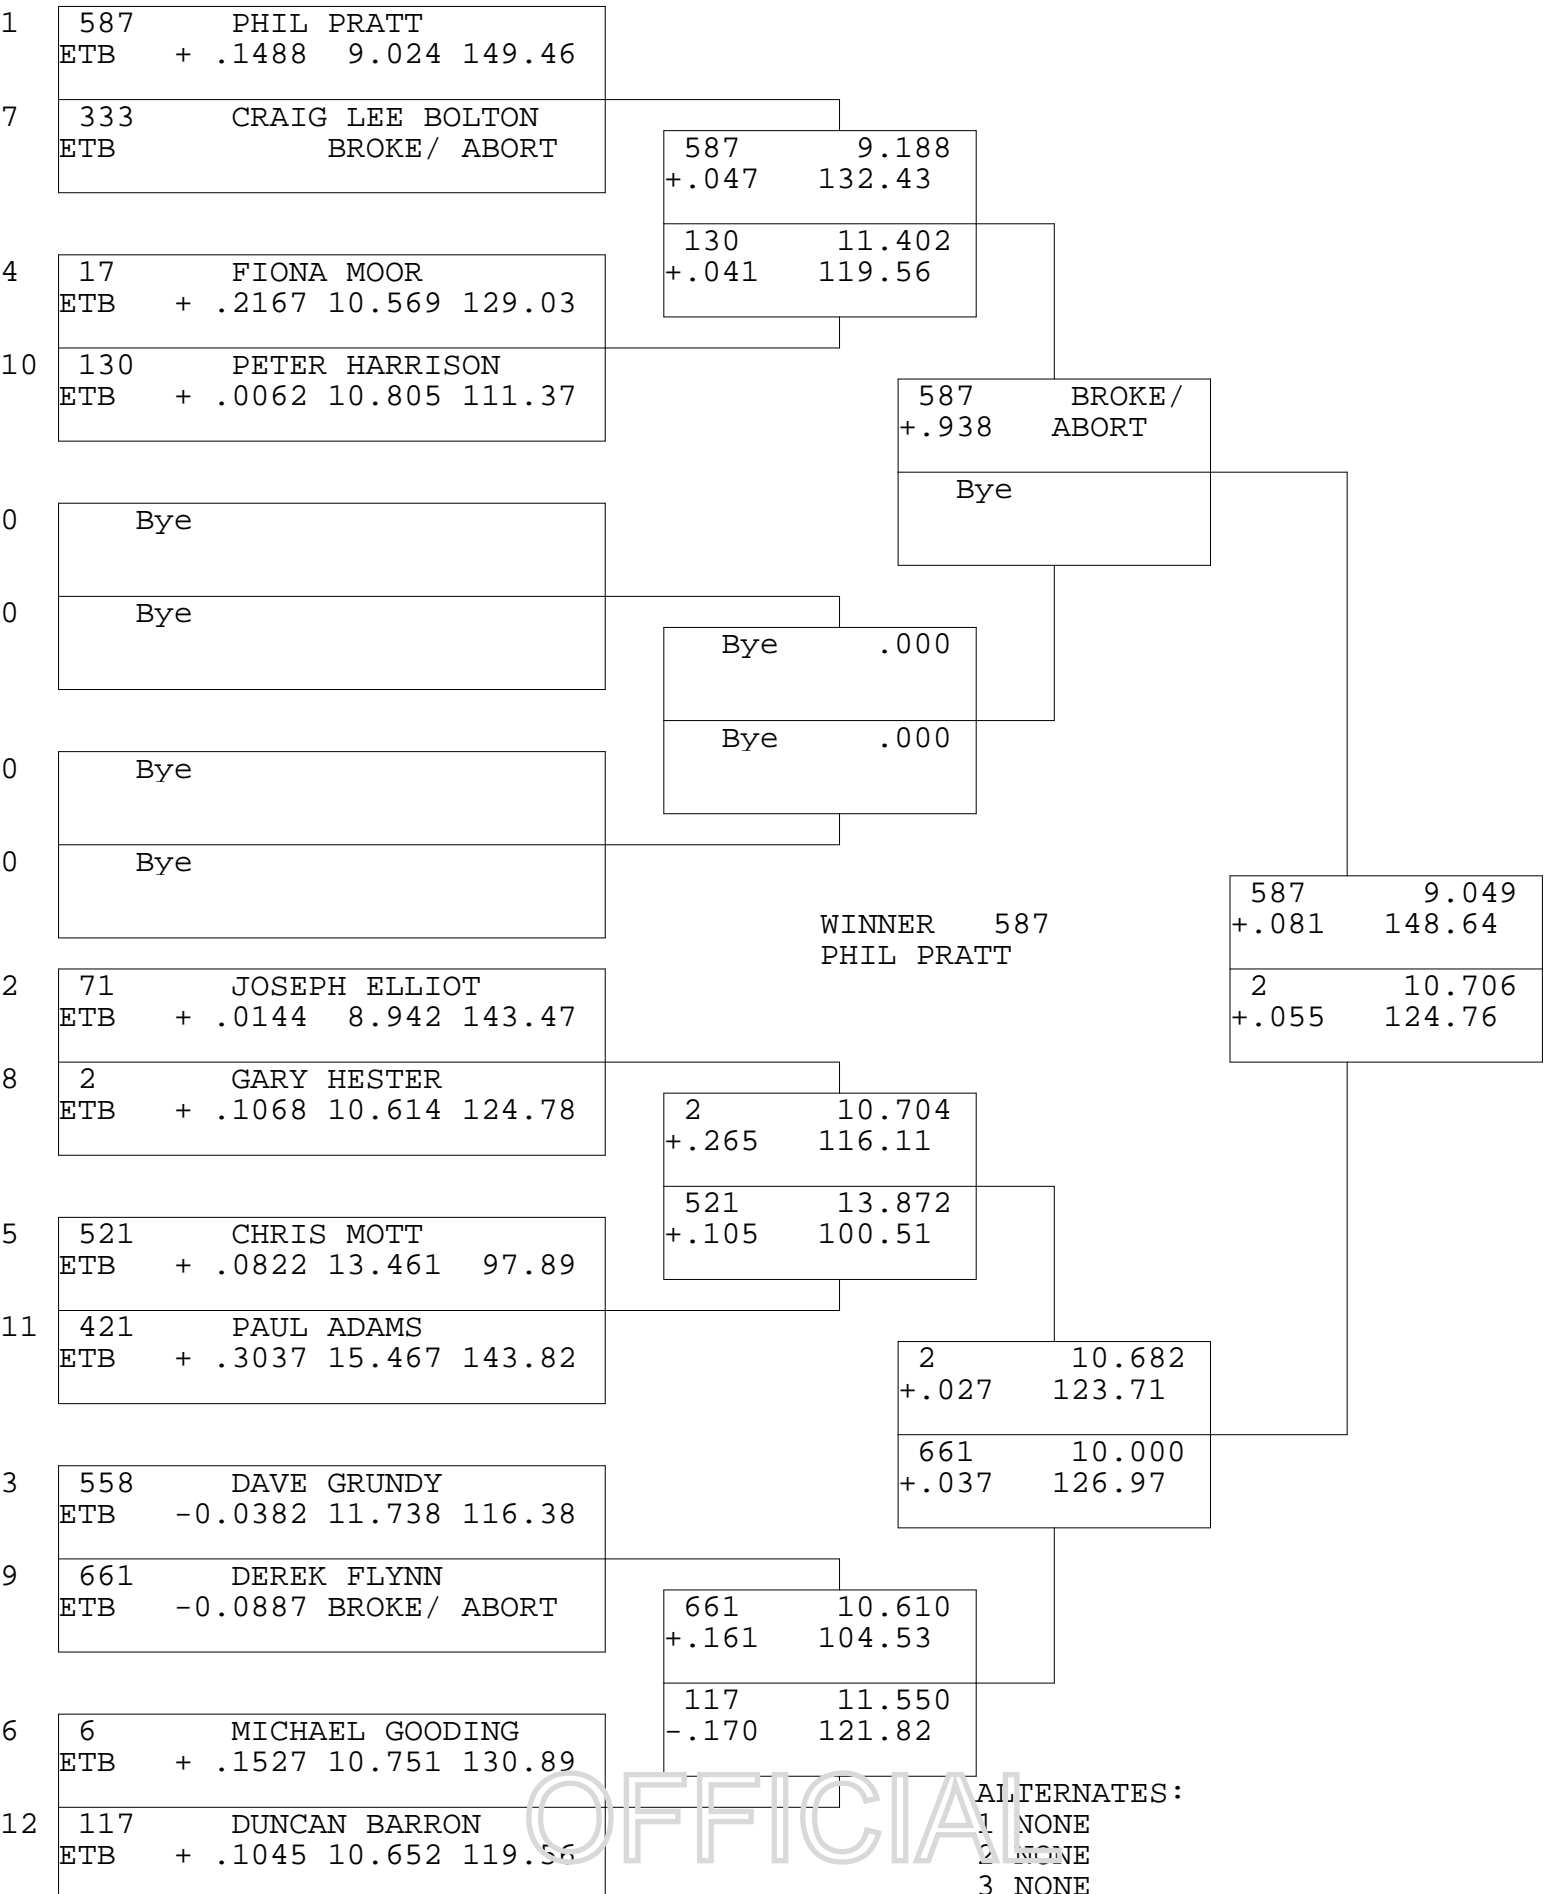

ET BIKE

TSI RACENET SYSTEM
PROGRESSIVE LADDER FOR 12 CARS

2017-09-24
4:52:13 PM

ALTERNATES:
1 NONE
2 NONE
3 NONE
4 NONE