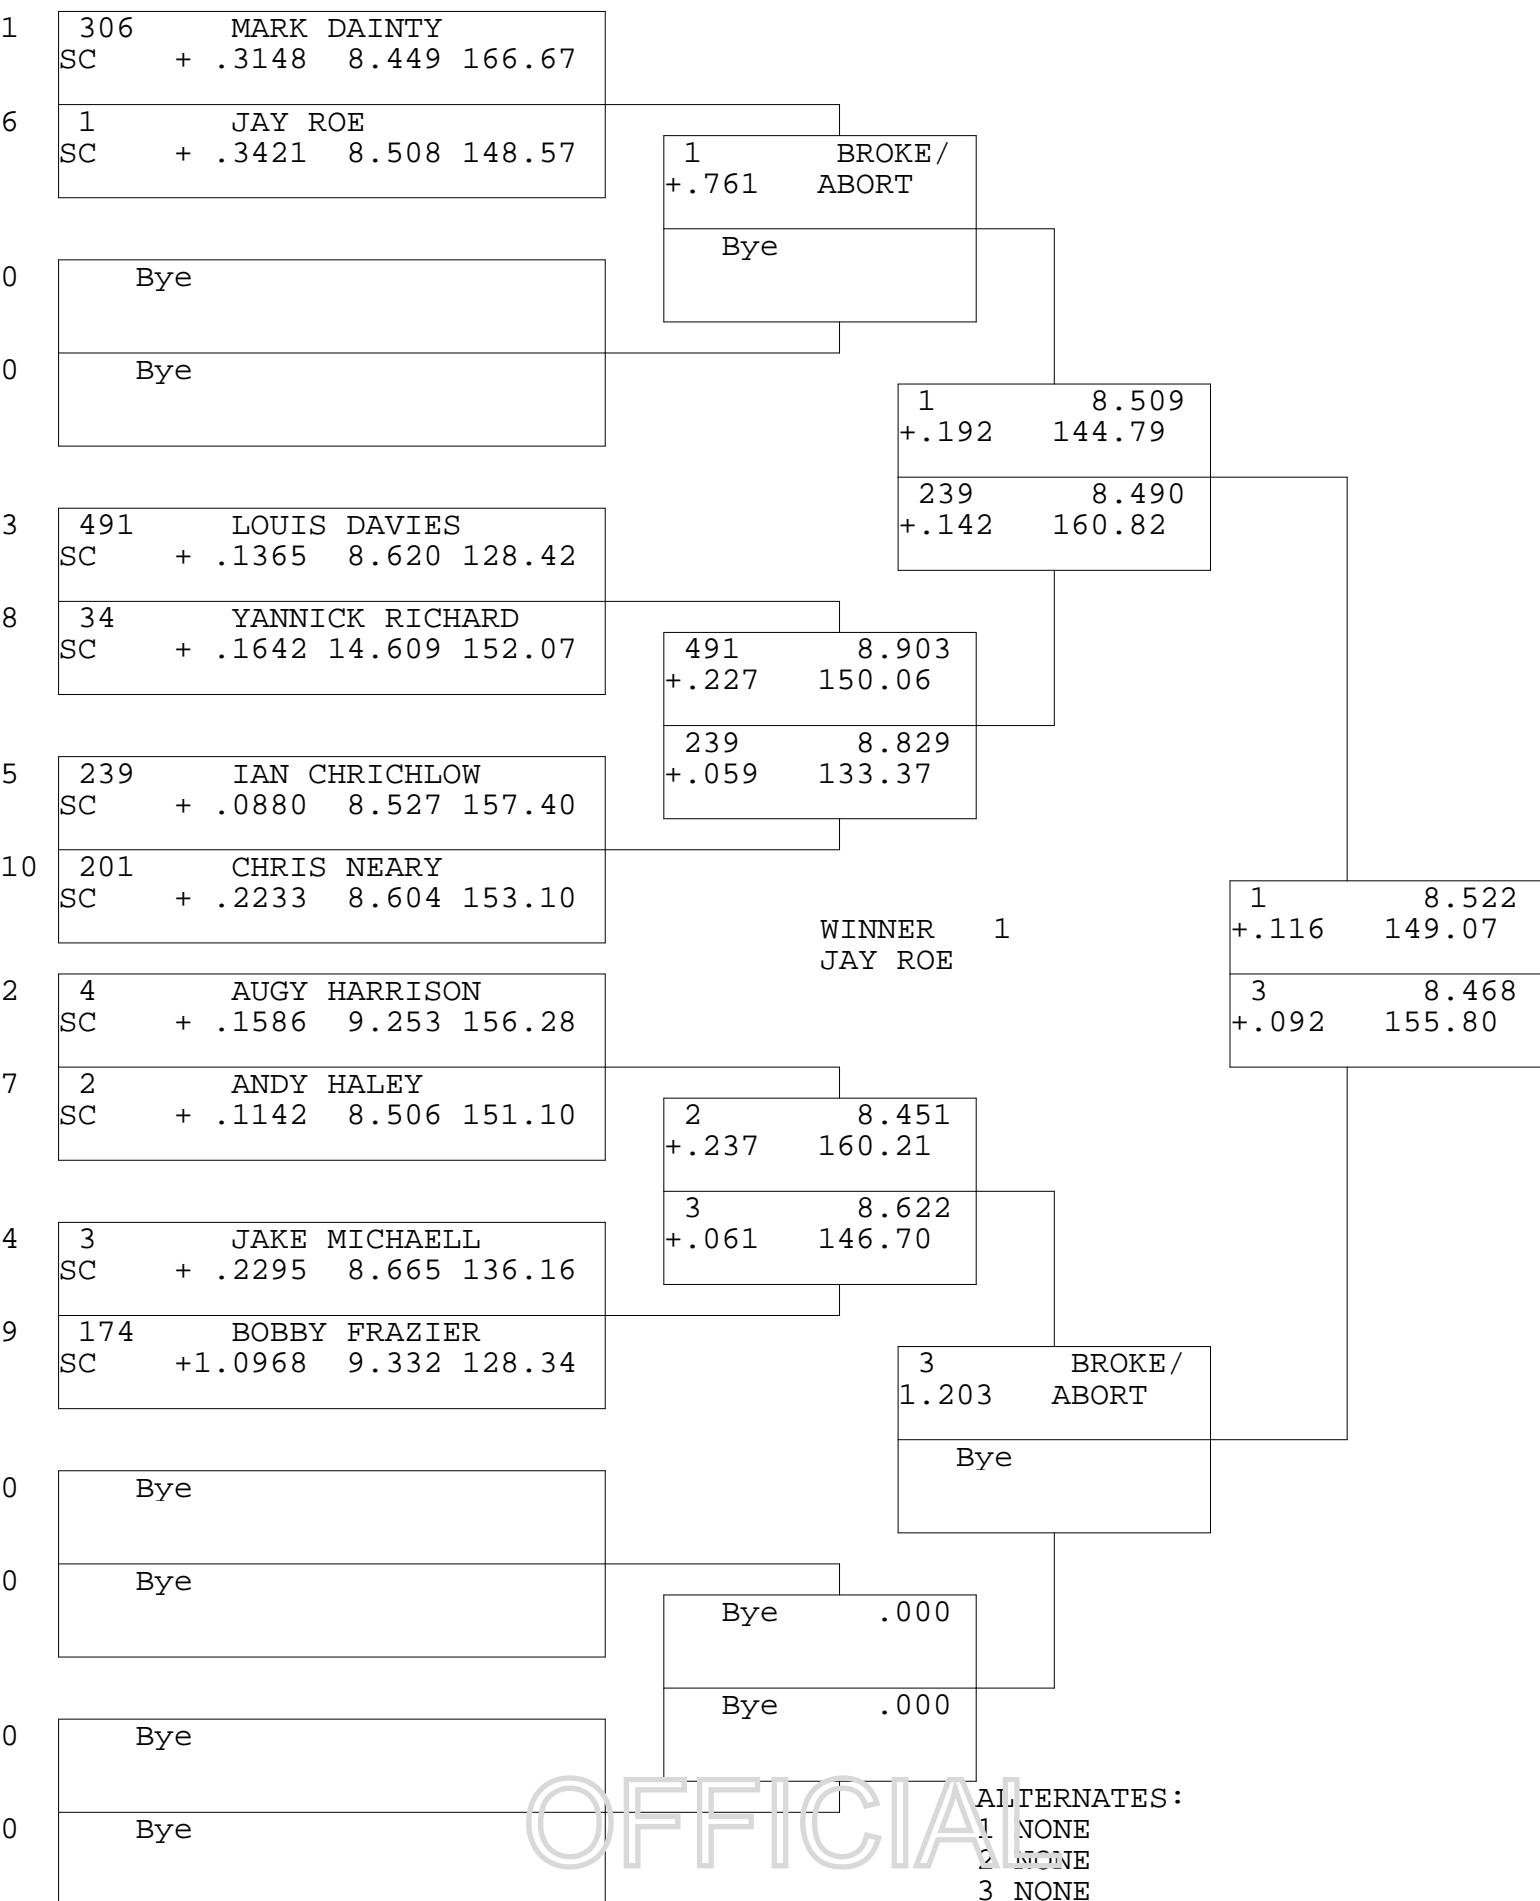

8.50 BIKE

TSI RACENET SYSTEM
PROGRESSIVE LADDER FOR 10 CARS

2017-09-24
5:10:16 PM

OFFICIAL ALTERNATES:
1 NONE
2 NONE
3 NONE
4 NONE