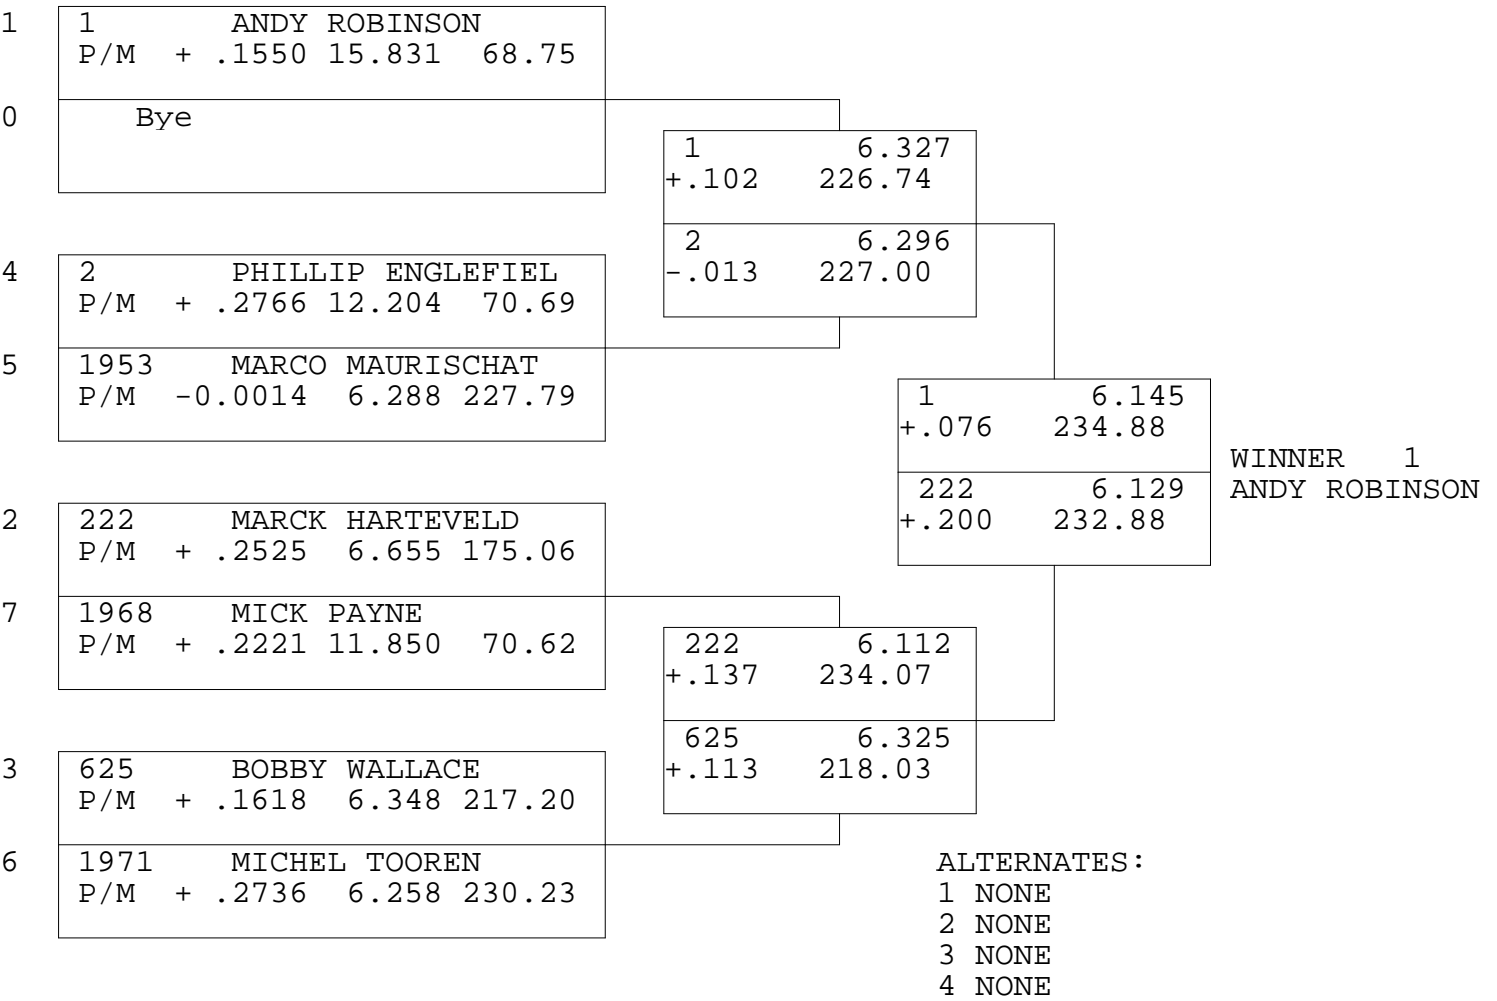

MSA PRO MODIFIED

TSI RACENET SYSTEM  
 PROGRESSIVE LADDER FOR 7 CARS

2017-07-30  
 5:36:10 PM

OFFICIAL